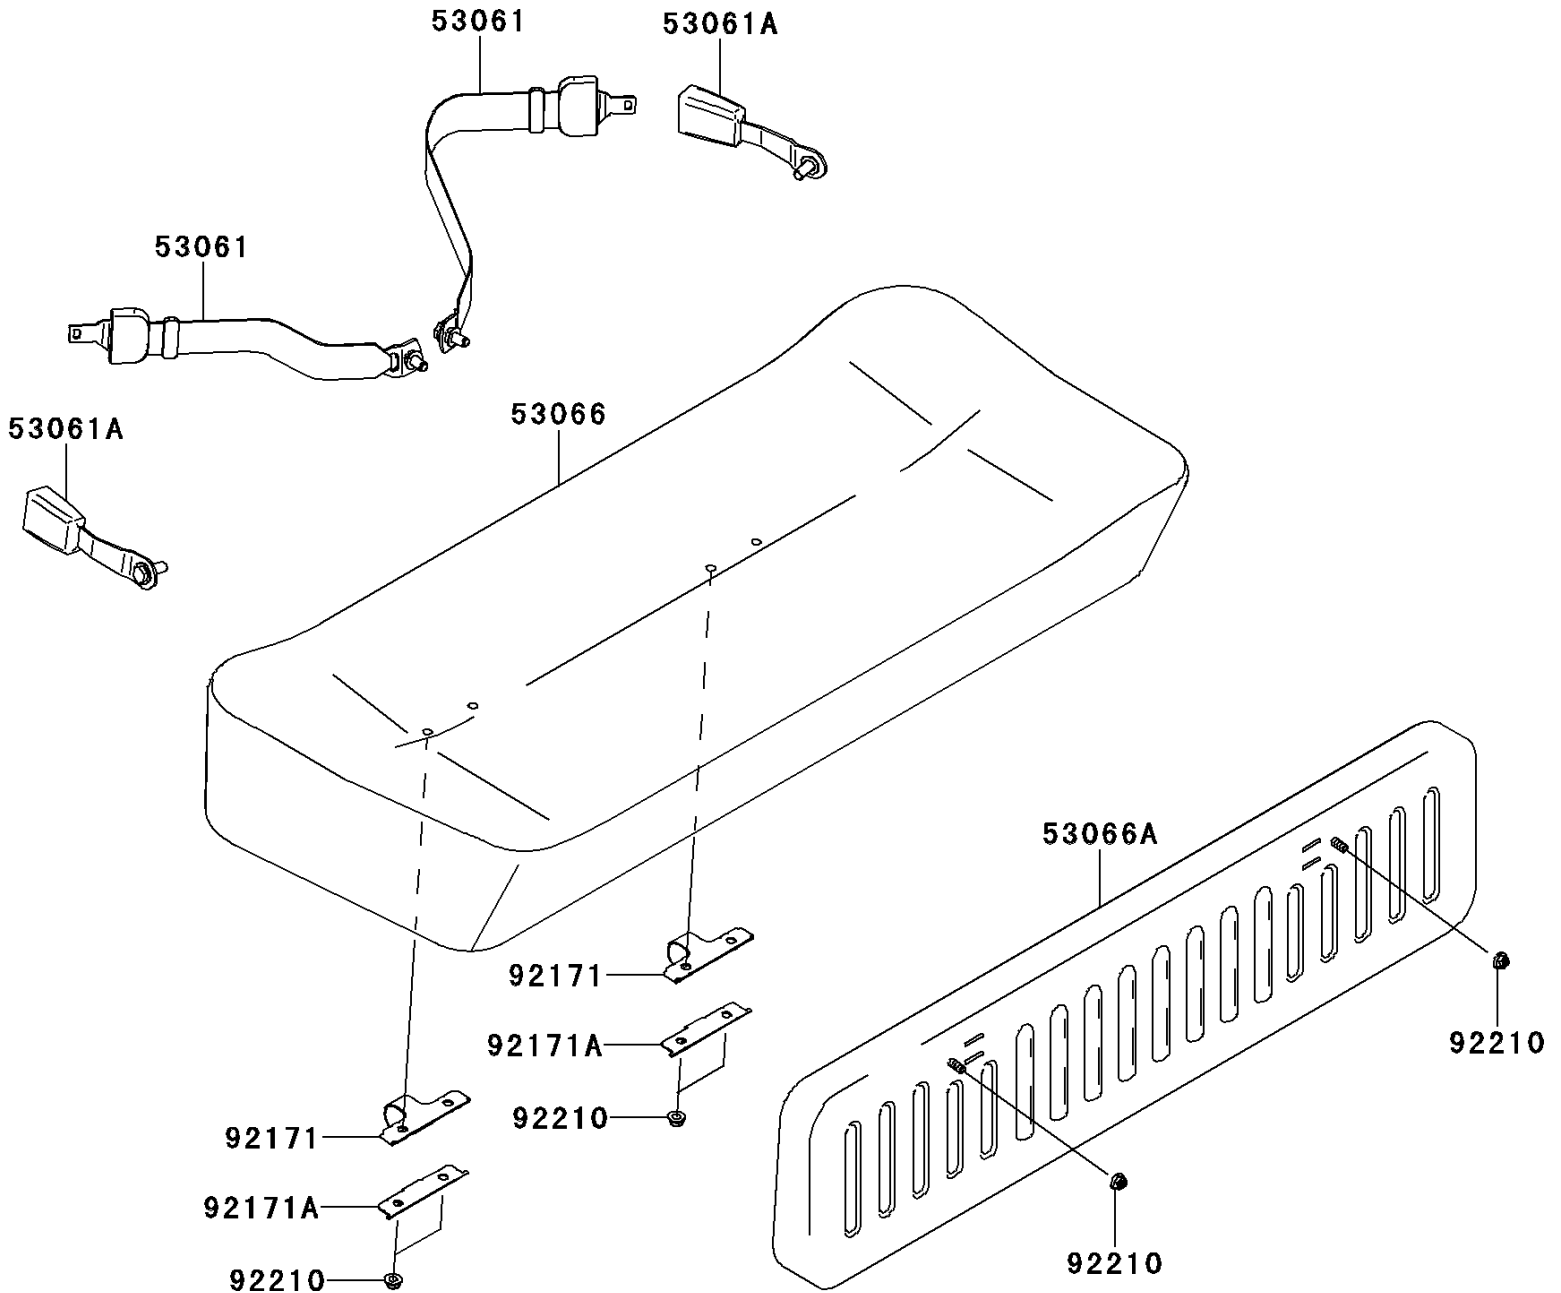

2011 MULE™ 600 PARTS DIAGRAM

Seat

F2510

2011 MULE™ 600 PARTS LIST

Seat

ITEM NAME	PART NUMBER	QUANTITY
BELT-SEAT,CATCH PLATE (Ref # 53061)	53061-1013	1
BELT-SEAT,BUCKLE (Ref # 53061A)	53061-1014	1
SEAT-ASSY,CUSHION,GRAY (Ref # 53066)	53066-0269-12H	1
SEAT-ASSY,BACK,GRAY (Ref # 53066A)	53066-0270-12H	1
CLAMP (Ref # 92171)	92171-0441	1
CLAMP (Ref # 92171A)	92171-0442	1
NUT,FLANGED,LOCK,8MM (Ref # 92210)	92210-0005	1