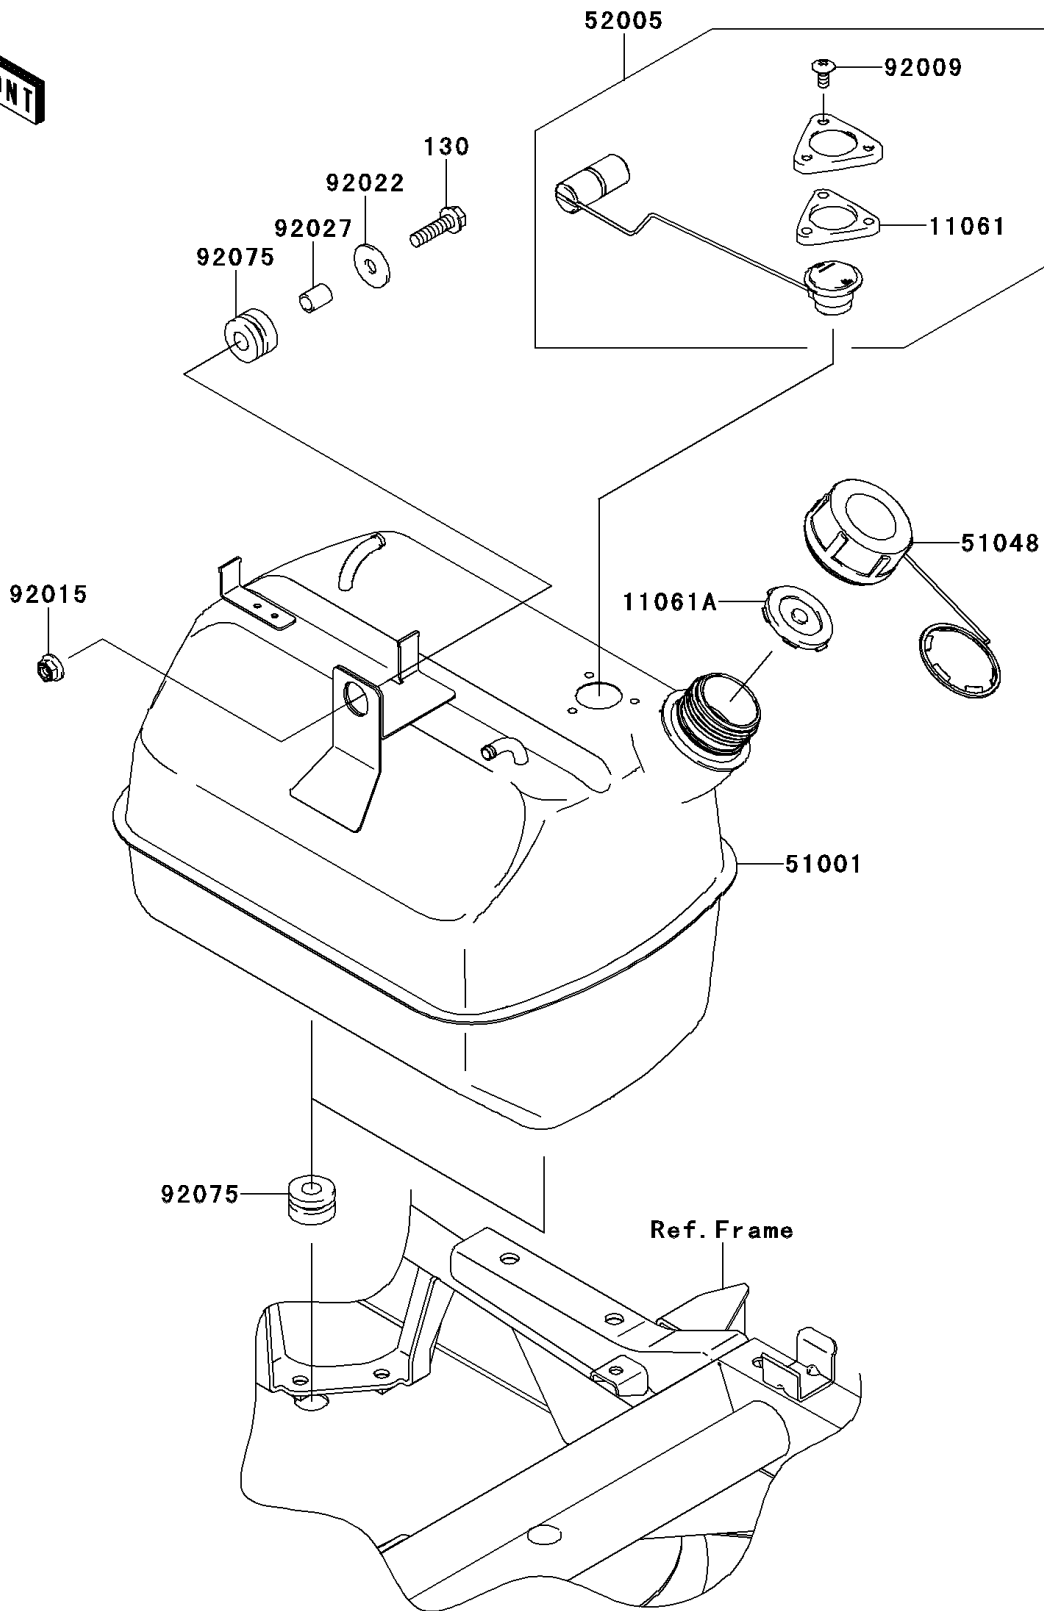

2011 MULE™ 600 PARTS DIAGRAM

Fuel Tank

F2410

2011 MULE™ 600 PARTS LIST

Fuel Tank

ITEM NAME	PART NUMBER	QUANTITY
BOLT-FLANGED,8X30 (Ref # 130)	130AA0830	1
GASKET,FUEL GAUGE (Ref # 11061)	11061-0120	1
GASKET,FUEL TANK CAP (Ref # 11061A)	11061-7508	1
TANK-COMP-FUEL (Ref # 51001)	51001-0341	1
CAP-ASSY-TANK,FUEL (Ref # 51048)	51048-0026	1
GAUGE,FUEL (Ref # 52005)	52005-0080	1
SCREW,6X14 (Ref # 92009)	92009-1541	1
NUT,LOCK,FLANGED,8MM (Ref # 92015)	92015-1397	1
WASHER,9X28X2.3 (Ref # 92022)	92022-1632	1
COLLAR,8.8X12X15.5 (Ref # 92027)	92027-1081	1
DAMPER (Ref # 92075)	92075-1736	1