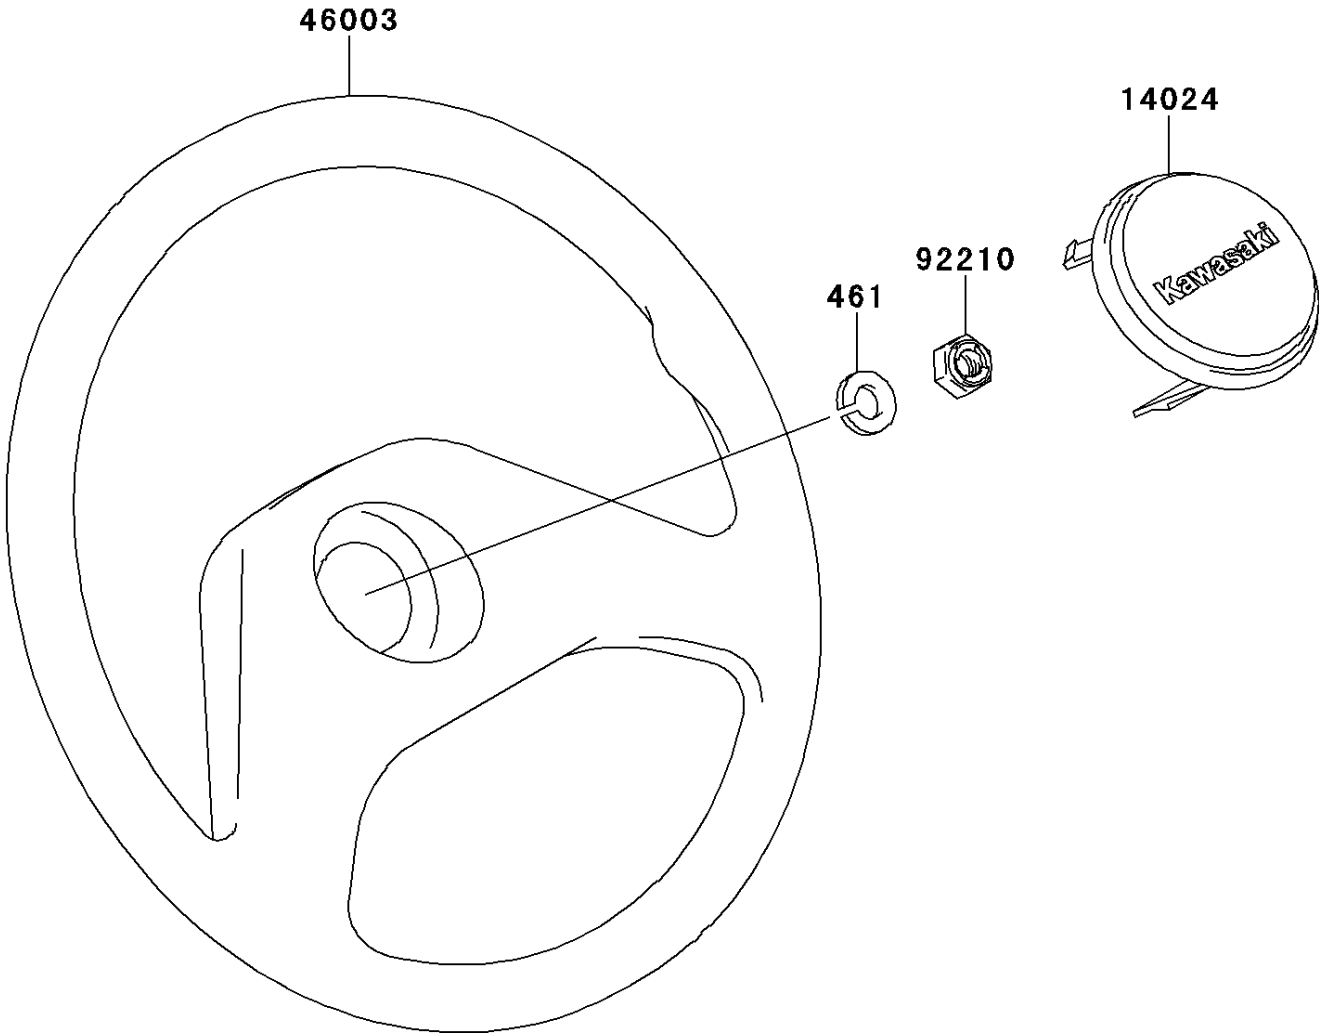

## 2011 MULE™ 600 PARTS DIAGRAM

Steering Wheel

F2311

## 2011 MULE™ 600 PARTS LIST

Steering Wheel

ITEM NAME	PART NUMBER	QUANTITY
WASHER-SPRING,12MM (Ref # 461)	461DA1200	1
COVER,HORN SWITCH (Ref # 14024)	14024-1574	1
HANDLE,STEERING (Ref # 46003)	46003-1265	1
NUT,LOCK,12MM (Ref # 92210)	92210-1249	1