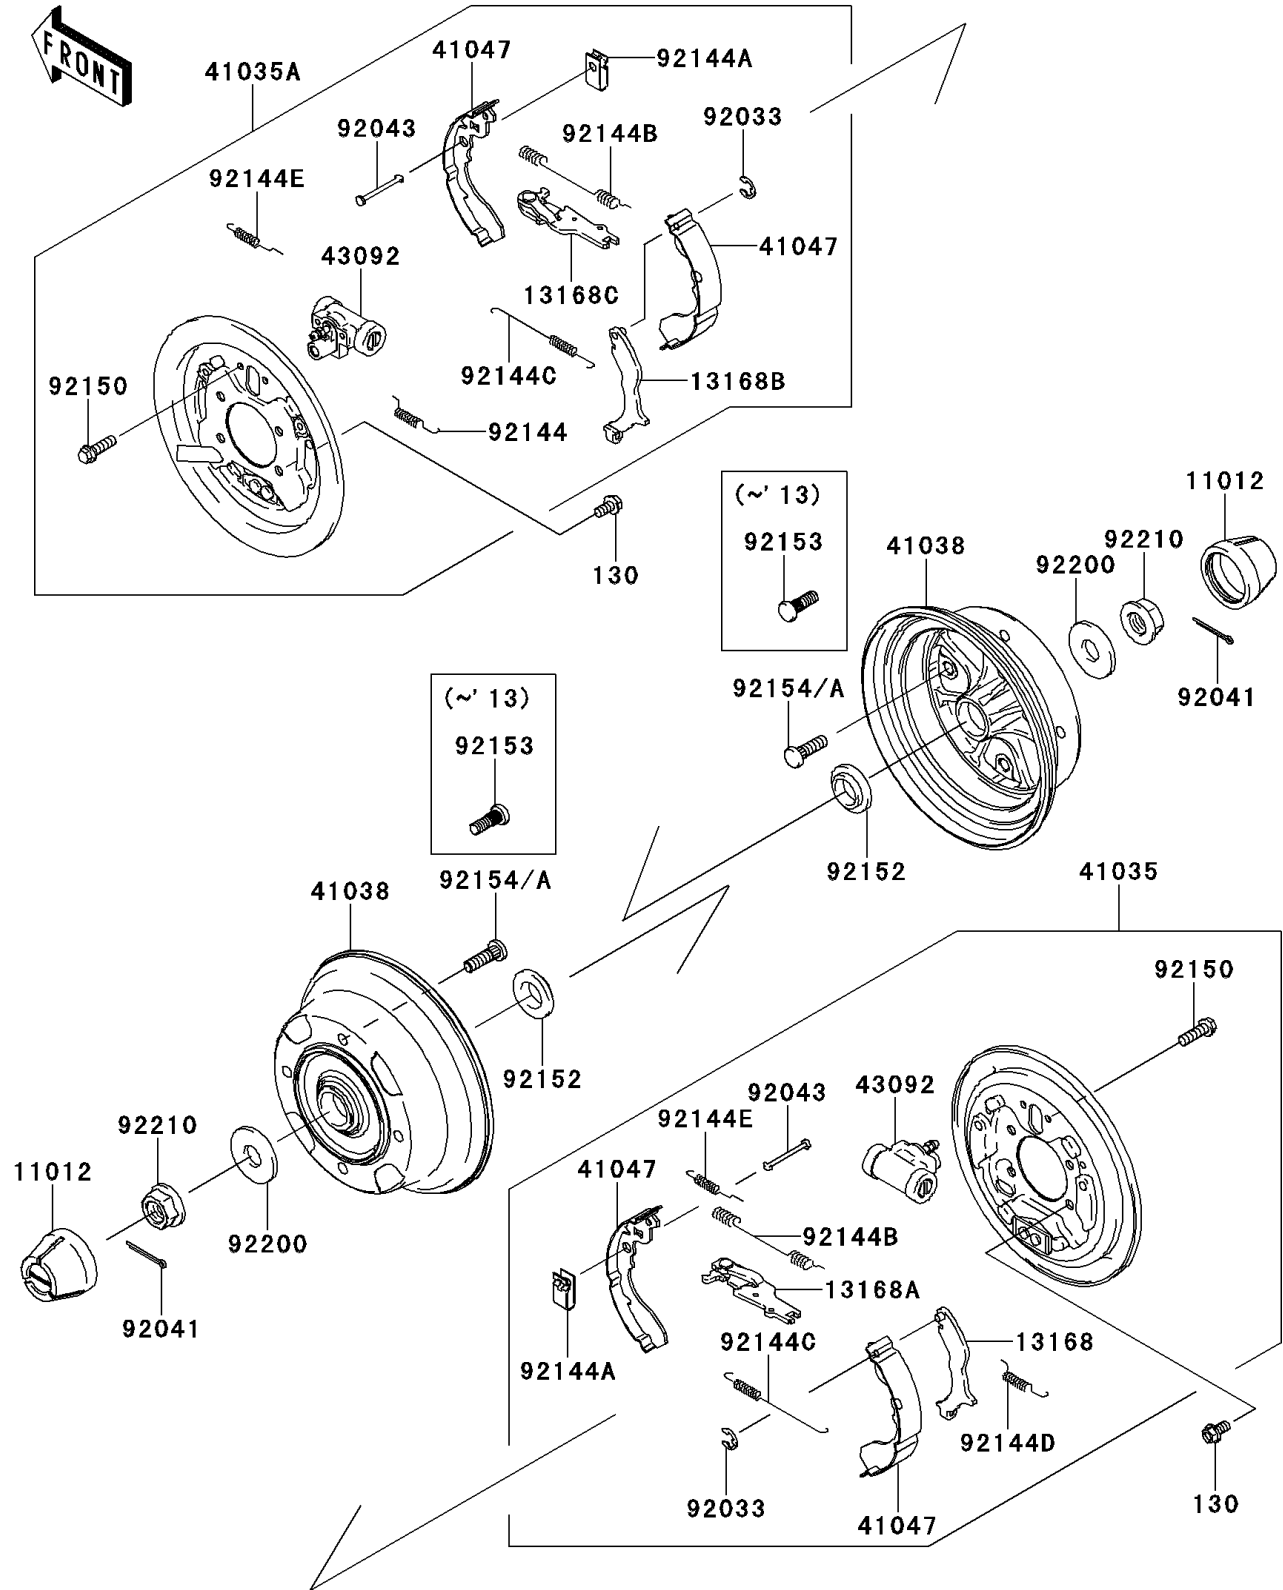

2011 MULE™ 600 PARTS DIAGRAM

Rear Hubs/Brakes

F2240

2011 MULE™ 600 PARTS LIST

Rear Hubs/Brakes

ITEM NAME	PART NUMBER	QUANTITY
BOLT-FLANGED,8X16 (Ref # 130)	130CA0816	1
CAP,WHEEL (Ref # 11012)	11012-1969	1
LEVER,BRAKE,LH (Ref # 13168)	13168-0065	1
LEVER,BRAKE,LH (Ref # 13168A)	13168-0066	1
LEVER,BRAKE,RH (Ref # 13168B)	13168-0067	1
LEVER,BRAKE,RH (Ref # 13168C)	13168-0068	1
PANEL-ASSY-BRAKE,RR,LH (Ref # 41035)	41035-0070	1
PANEL-ASSY-BRAKE,RR,RH (Ref # 41035A)	41035-0071	1
DRUM,REAR BRAKE (Ref # 41038)	41038-0018	1
SHOE-ASSY-BRAKE,RR (Ref # 41047)	41047-1052	1
CYLINDER,BRAKE (Ref # 43092)	43092-0002	1
RING-SNAP (Ref # 92033)	92033-1279	1
COTTER,4.0X35 (Ref # 92041)	92041-1053	1
PIN,SHOE HOLD (Ref # 92043)	92043-1460	1
SPRING,RH (Ref # 92144)	92144-1608	1
SPRING,SHOE HOLD (Ref # 92144A)	92144-1609	1
SPRING,RETURN,UPP (Ref # 92144B)	92144-1612	1
SPRING,RETURN,LWR (Ref # 92144C)	92144-1613	1
SPRING,LH (Ref # 92144D)	92144-1614	1
SPRING (Ref # 92144E)	92144-1615	1
BOLT,FLANGED,6X10 (Ref # 92150)	92150-1664	1
COLLAR (Ref # 92152)	92152-0284	1
BOLT,10X30 (Ref # 92153)	92153-0920	1
WASHER,20.3X52X4.5 (Ref # 92200)	92200-0130	1
NUT,FLANGED,20MM (Ref # 92210)	92210-2093	1