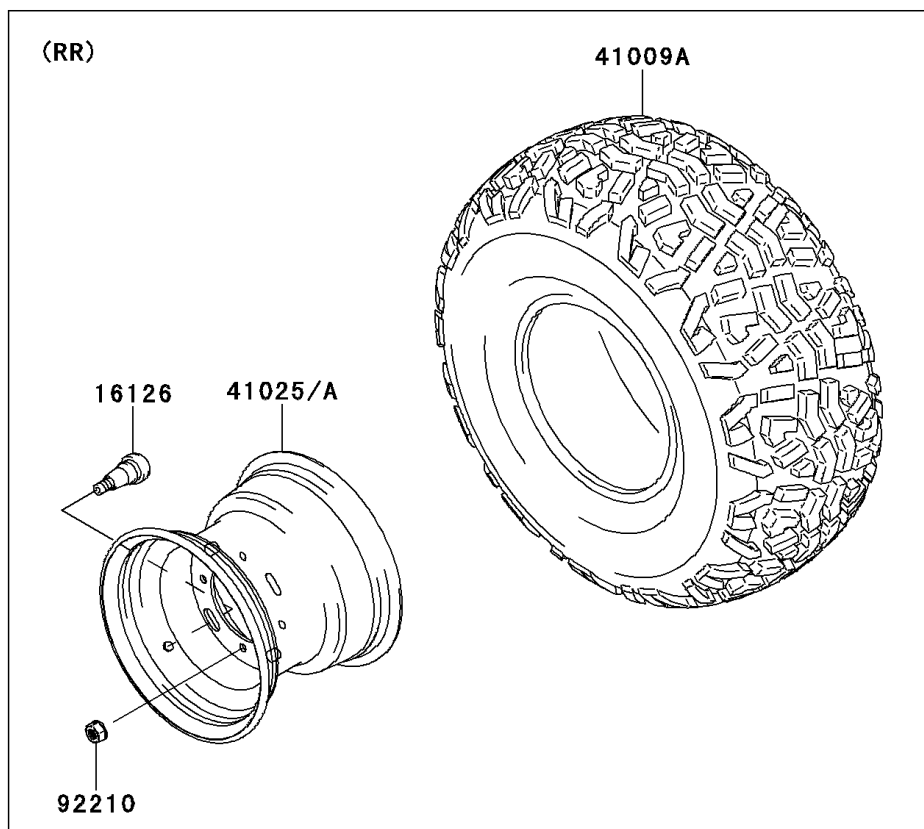

2011 MULE™ 600 PARTS DIAGRAM

Wheels/Tires

F2210

2011 MULE™ 600 PARTS LIST

Wheels/Tires

ITEM NAME	PART NUMBER	QUANTITY
VALVE (Ref # 16126)	16126-4001	1
TIRE,FR,22X9.00-10 4PR,K109 (Ref # 41009)	41009-0292	1
TIRE,RR,22X11.00-10 (Ref # 41009A)	41009-0293	1
RIM,RR,10X8.5,SILVER (Ref # 41025)	41025-0039-16H	1
RIM,FR,10X7.0 AT,SILVER (Ref # 41025B)	41025-0040-16H	1
NUT,LOCK,10MM (Ref # 92210)	92210-1204	1