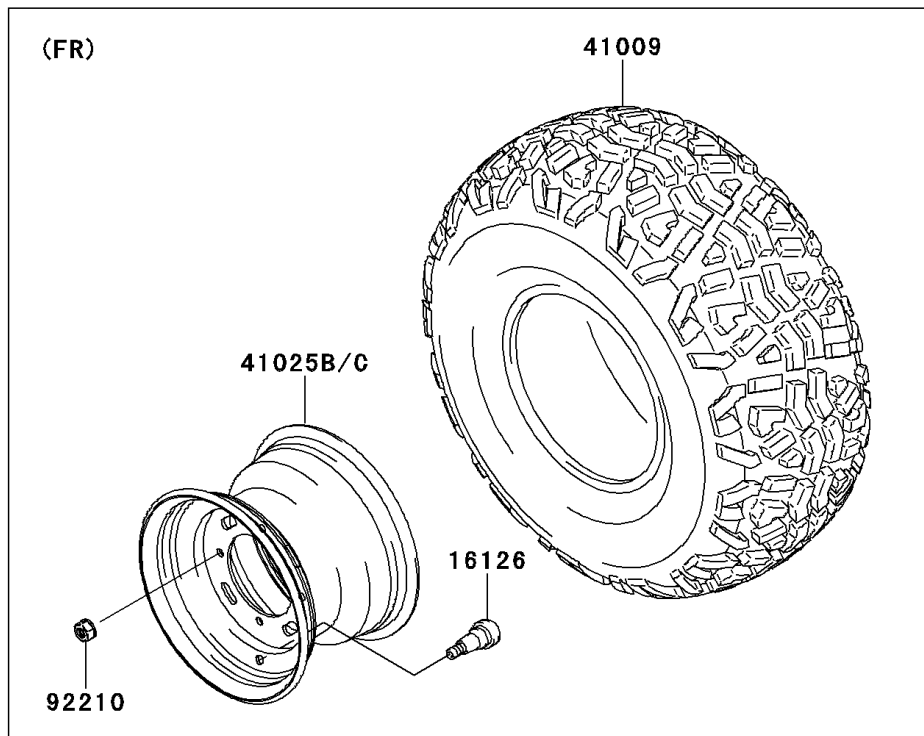

2011 MULE™ 600 PARTS DIAGRAM

Wheels/Tires

F2210

2011 MULE™ 600 PARTS LIST

Wheels/Tires

ITEM NAME	PART NUMBER	QUANTITY
VALVE (Ref # 16126)	16126-4001	1
TIRE,FR,22X9.00-10 4PR,K109 (Ref # 41009)	41009-0292	1
TIRE,RR,22X11.00-10 (Ref # 41009A)	41009-0293	1
RIM,RR,10X8.5,SILVER (Ref # 41025)	41025-0039-16H	1
RIM,FR,10X7.0 AT,SILVER (Ref # 41025B)	41025-0040-16H	1
NUT,LOCK,10MM (Ref # 92210)	92210-1204	1