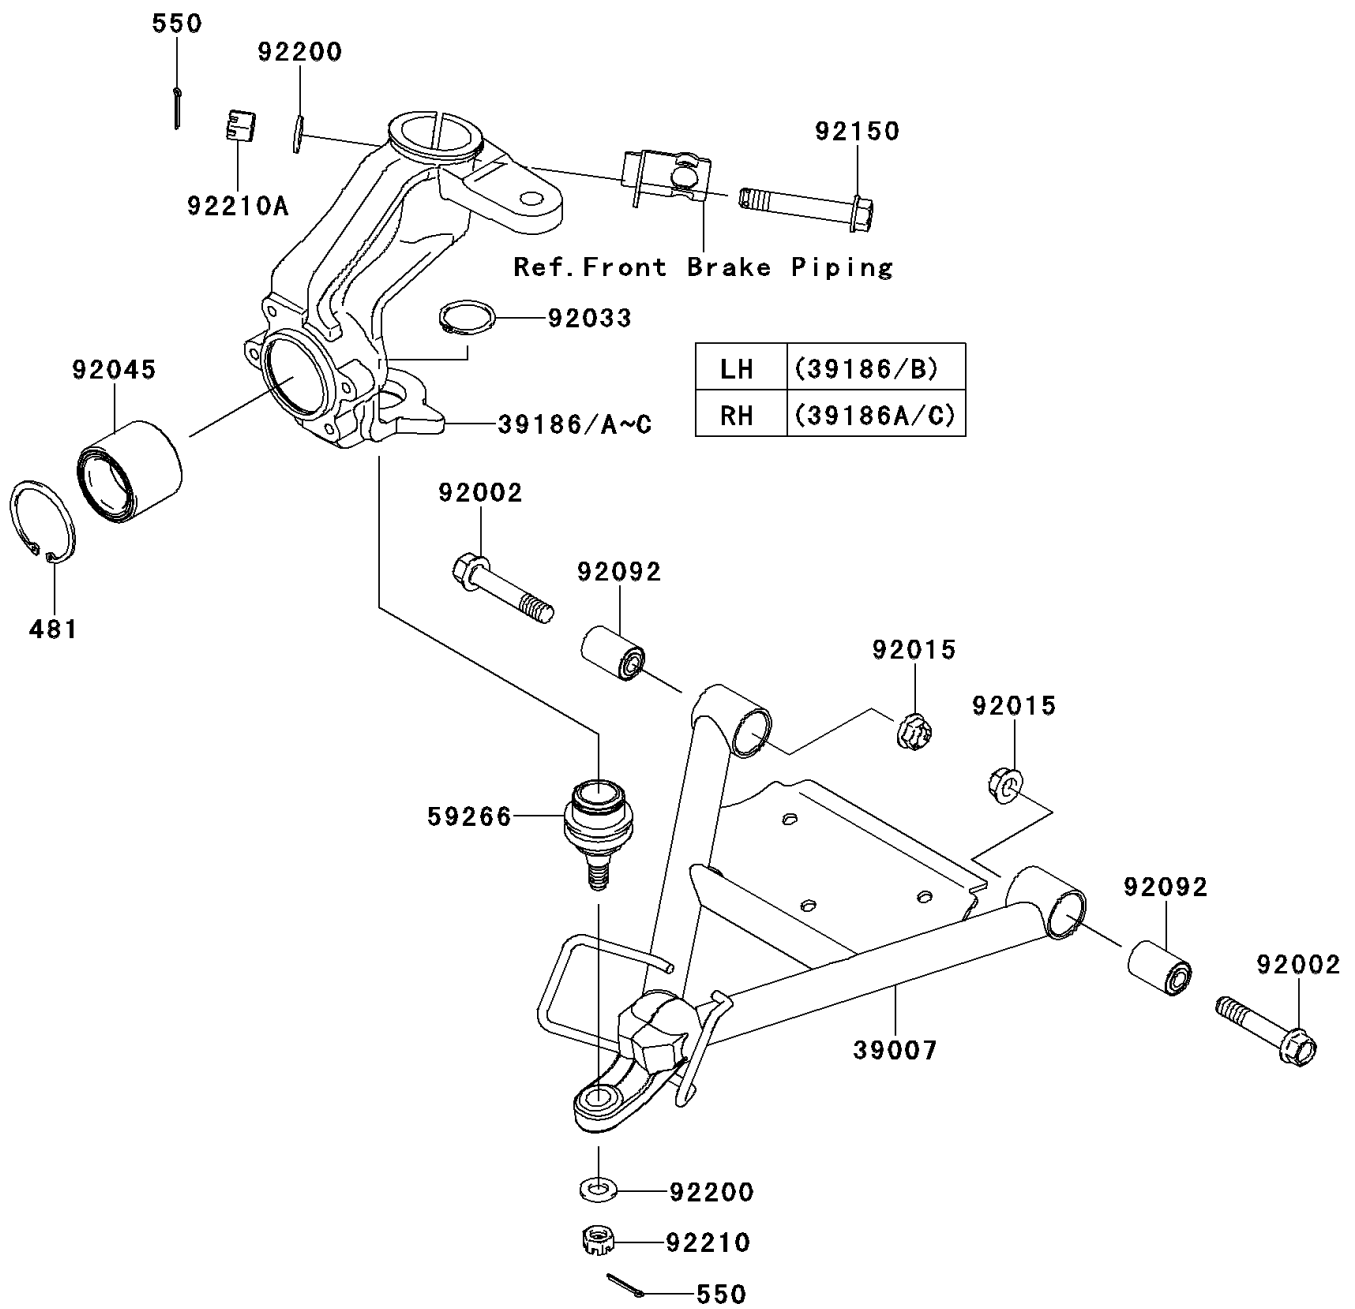

2011 MULE™ 600 PARTS DIAGRAM

Suspension

F2150

2011 MULE™ 600 PARTS LIST

Suspension

ITEM NAME	PART NUMBER	QUANTITY
CIRCLIP (Ref # 481)	481J5200	1
PIN-COTTER,3.0X25 (Ref # 550)	550AA3025	1
ARM-SUSP (Ref # 39007)	39007-0029	1
KNUCKLE,LH (Ref # 39186)	39186-0061	1
KNUCKLE,RH (Ref # 39186A)	39186-0062	1
JOINT-BALL (Ref # 59266)	59266-1080	1
BOLT,ROD,12MM (Ref # 92002)	92002-1757	1
NUT,12MM (Ref # 92015)	92015-1706	1
RING-SNAP,C-TYPE,32MM (Ref # 92033)	92033-1262	1
BEARING-BALL,DAC2552W-7CS31 (Ref # 92045)	92045-0102	1
BUSHING-RUBBER (Ref # 92092)	92092-005	1
BOLT,FLANGED,12X72 (Ref # 92150)	92150-1356	1
WASHER,12.3X23X2.3 (Ref # 92200)	92200-1004	1
NUT,CASTLE,12MM (Ref # 92210)	92210-0395	1
NUT,12MM (Ref # 92210A)	92210-7501	1