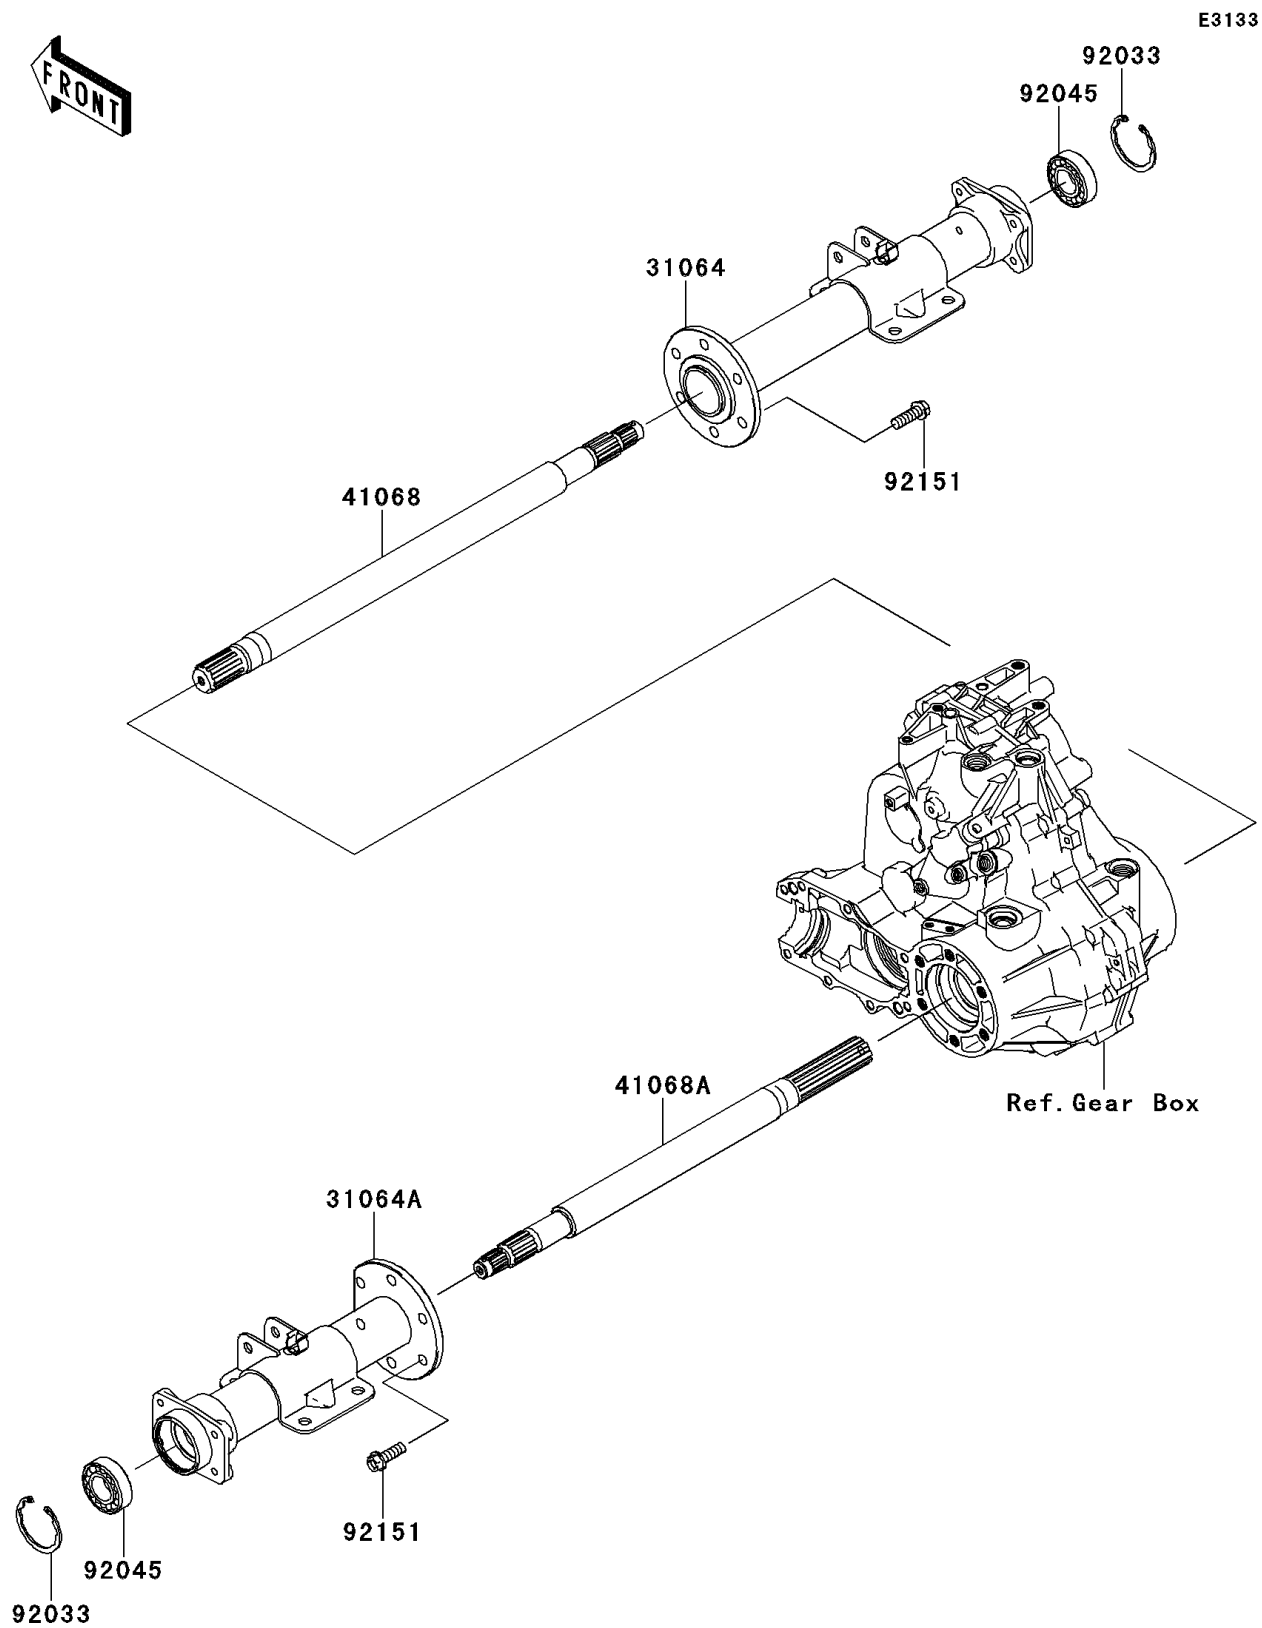

2011 MULE™ 600 PARTS DIAGRAM

Rear Axle

2011 MULE™ 600 PARTS LIST

Rear Axle

ITEM NAME	PART NUMBER	QUANTITY
PIPE-COMP,RH (Ref # 31064)	31064-0197	1
PIPE-COMP,LH (Ref # 31064A)	31064-0198	1
AXLE,RH (Ref # 41068)	41068-0036	1
AXLE,LH (Ref # 41068A)	41068-0037	1
RING-SNAP (Ref # 92033)	92033-2149	1
BEARING-BALL,6205A26DDU2 (Ref # 92045)	92045-0044	1
BOLT,10X28 (Ref # 92151)	92151-2142	1