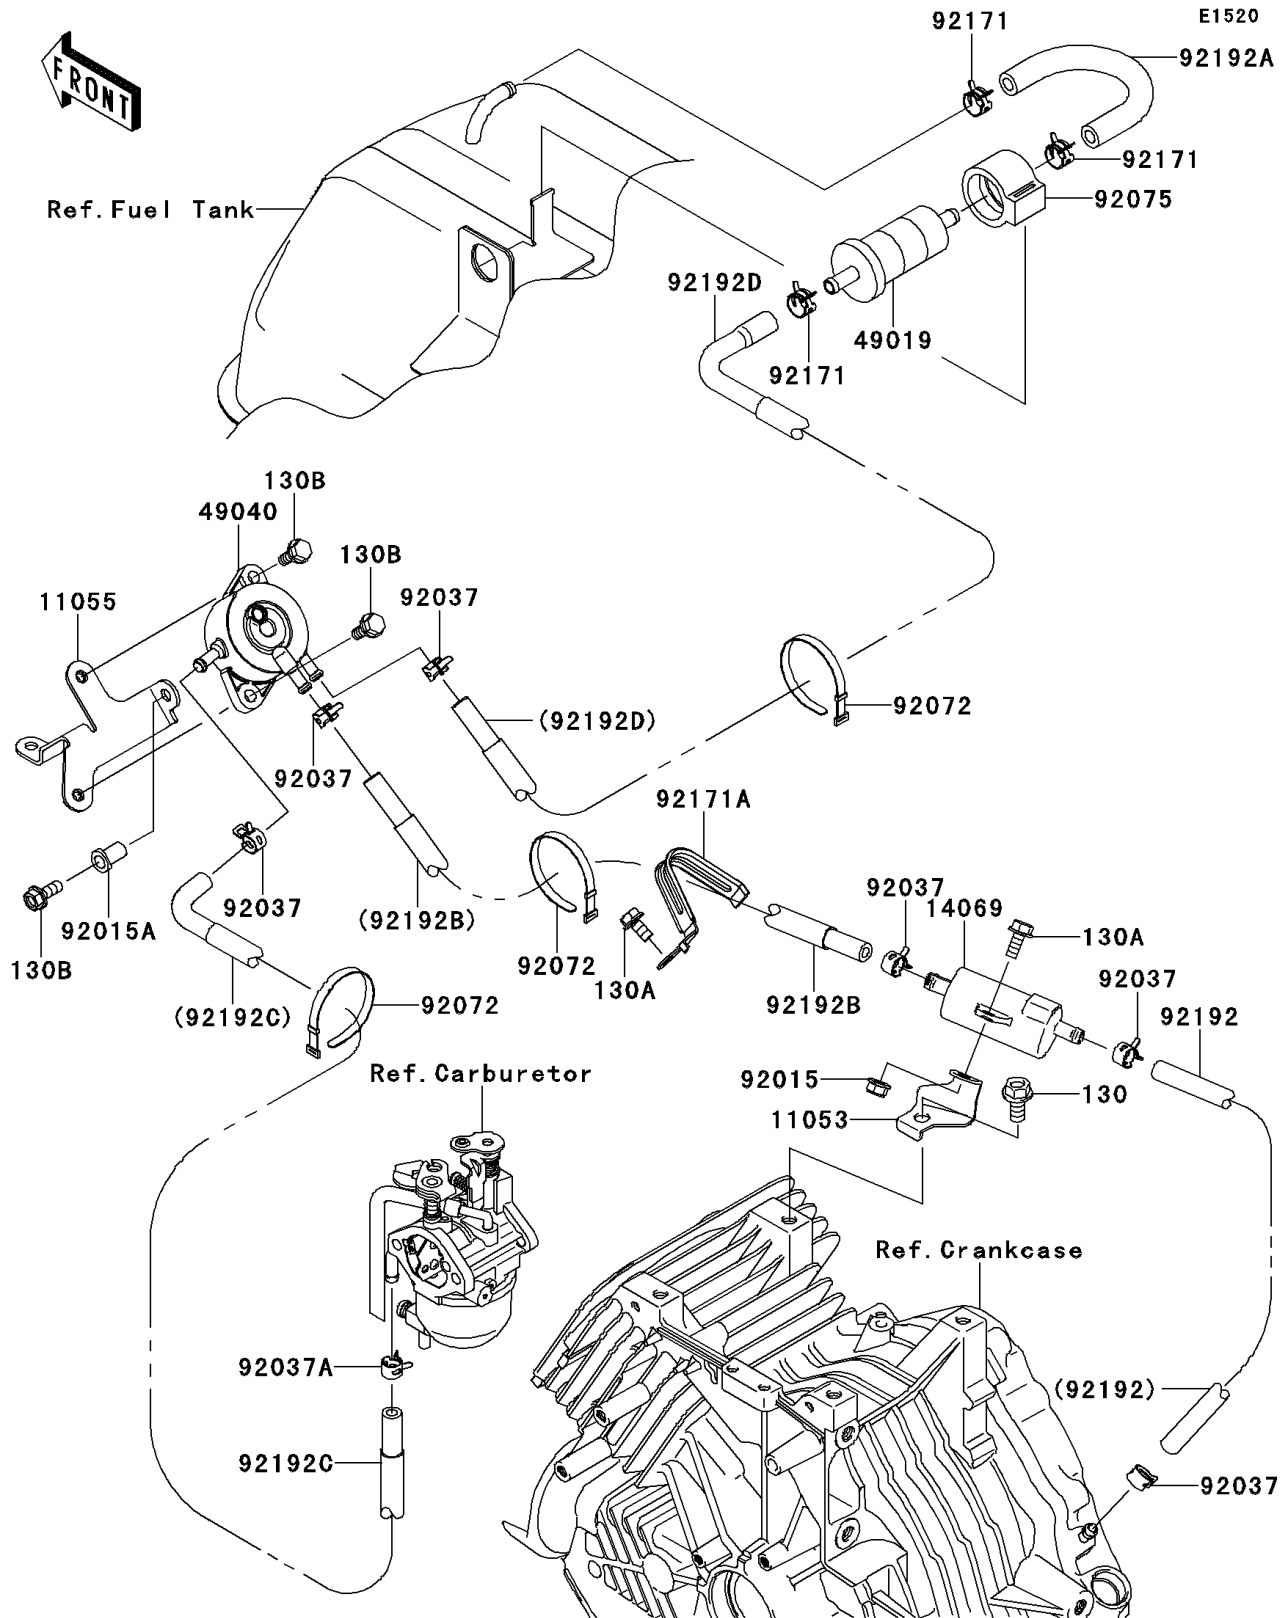

2011 MULE™ 600 PARTS DIAGRAM

Fuel Pump

2011 MULE™ 600 PARTS LIST

Fuel Pump

ITEM NAME	PART NUMBER	QUANTITY
BOLT-FLANGED,8X16 (Ref # 130)	130AA0816	1
BOLT-FLANGED,6X14 (Ref # 130A)	130BA0614	1
BOLT-FLANGED,6X16 (Ref # 130B)	130BB0616	1
BRACKET,BREATHER (Ref # 11053)	11053-1711	1
BRACKET (Ref # 11055)	11055-1668	1
BREATHER (Ref # 14069)	14069-0003	1
FILTER-FUEL (Ref # 49019)	49019-1055	1
PUMP-FUEL (Ref # 49040)	49040-7001	1
NUT,LOCK,FLANGED,6MM (Ref # 92015)	92015-1339	1
NUT,POP,6MM (Ref # 92015A)	92015-1759	1
CLAMP,TUBE (Ref # 92037)	92037-1505	1
CLAMP (Ref # 92037A)	92037-2113	1
BAND,L=186 (Ref # 92072)	92072-056	1
DAMPER,FUEL FILTER (Ref # 92075)	92075-1853	1
CLAMP (Ref # 92171)	92171-0515	1
CLAMP (Ref # 92171A)	92171-0842	1
TUBE,5.8X10.8X270 (Ref # 92192)	92192-0204	1
TUBE,7.5X12.5X200 (Ref # 92192A)	92192-0243	1
TUBE,5.8X10.8X370 (Ref # 92192B)	92192-0825	1
TUBE,CARB.-PUMP FUEL (Ref # 92192C)	92192-0826	1
TUBE (Ref # 92192D)	92192-0827	1