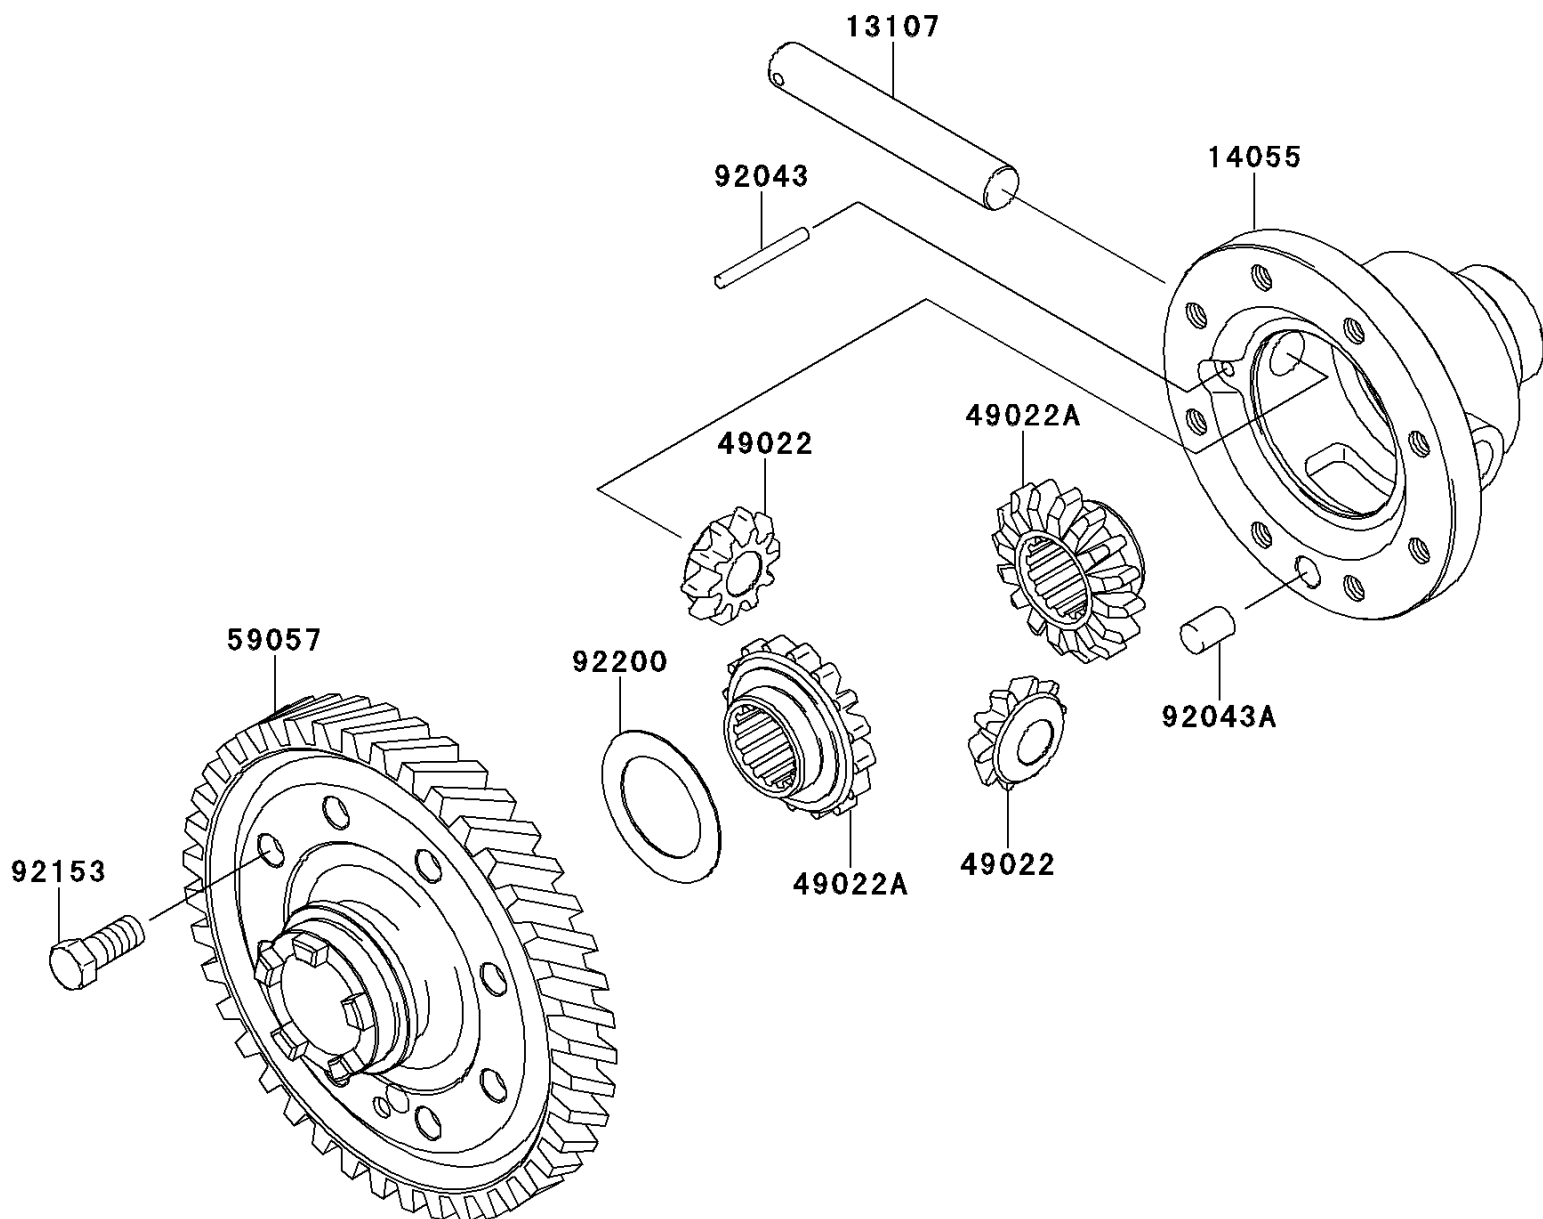

2011 MULE™ 600 PARTS DIAGRAM

Differential

E1451

2011 MULE™ 600 PARTS LIST

Differential

ITEM NAME	PART NUMBER	QUANTITY
SHAFT,DIFF-GEAR CASE (Ref # 13107)	13107-0042	1
CASE-GEAR,DIFF (Ref # 14055)	14055-0016	1
GEAR-BEVEL,10T (Ref # 49022)	49022-0572	1
GEAR-BEVEL,16T (Ref # 49022A)	49022-0573	1
GEAR-HELICAL,64T (Ref # 59057)	59057-0005	1
PIN,4X37.8 (Ref # 92043)	92043-0052	1
PIN,10X14 (Ref # 92043A)	92043-1506	1
BOLT,10X22 (Ref # 92153)	92153-0590	1
WASHER (Ref # 92200)	92200-1077	1