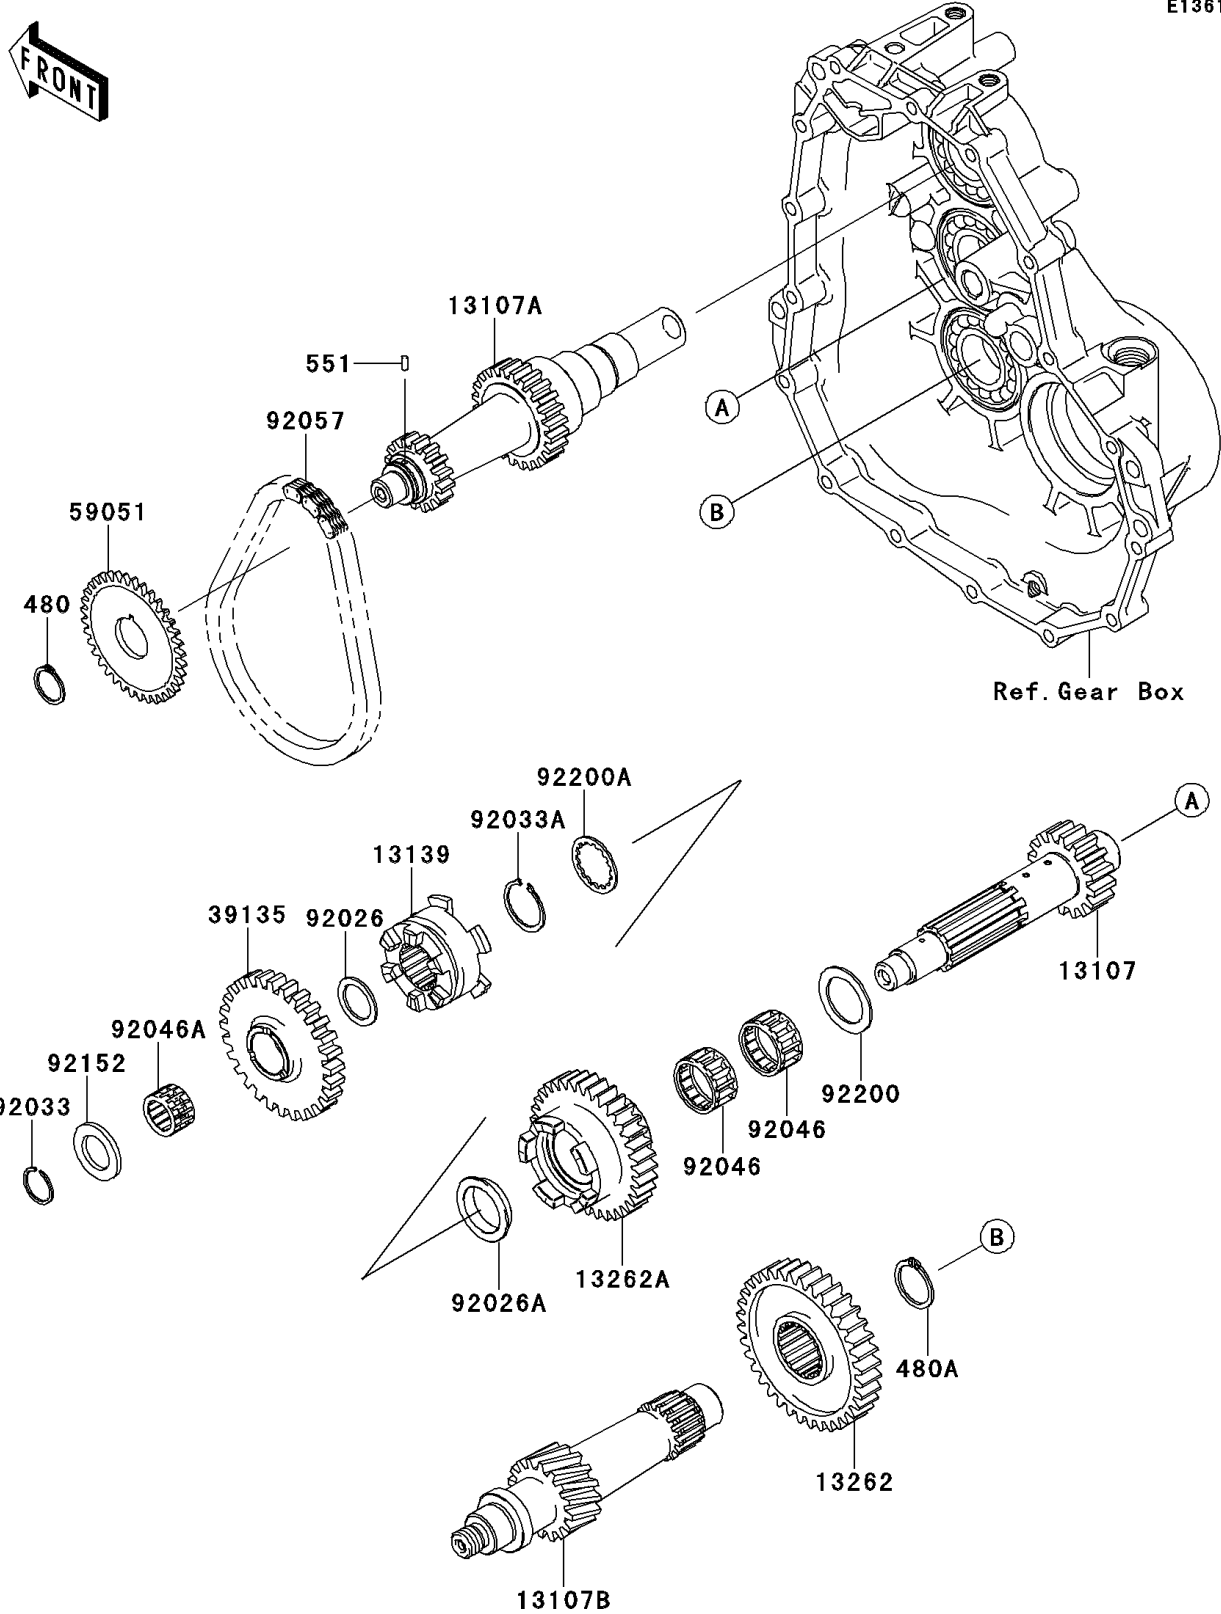

2011 MULE™ 600 PARTS DIAGRAM

Transmission

E1361

2011 MULE™ 600 PARTS LIST

Transmission

ITEM NAME	PART NUMBER	QUANTITY
CIRCLIP-TYPE-C,25MM (Ref # 480)	480J2500	1
CIRCLIP-TYPE-C,32MM (Ref # 480A)	480J3200	1
PIN-DOWEL,3X8 (Ref # 551)	551A0308	1
SHAFT,SECOND,18T (Ref # 13107)	13107-0078	1
SHAFT,FIRST,INPUT,16T&24T (Ref # 13107A)	13107-0086	1
SHAFT,THIRD,16T (Ref # 13107B)	13107-0090	1
SHIFTER,FR/RR (Ref # 13139)	13139-0004	1
GEAR-TRANSMISSION SPUR,36T (Ref # 13262)	13262-0108	1
GEAR-TRANSMISSION SPUR,35T (Ref # 13262A)	13262-0142	1
SPROCKET-DRIVEN,30T (Ref # 39135)	39135-0001	1
GEAR-SPUR,37T (Ref # 59051)	59051-0049	1
SPACER,21.2X29X1.6 (Ref # 92026)	92026-1568	1
SPACER,28X39X8 (Ref # 92026A)	92026-1629	1
RING-SNAP,20MM (Ref # 92033)	92033-015	1
RING-SNAP,25.9X30.6X1.2 (Ref # 92033A)	92033-1037	1
BEARING-NEEDLE,FWF-283317 (Ref # 92046)	92046-1278	1
BEARING-NEEDLE,REVERSE GEAR (Ref # 92046A)	92046-1279	1
CHAIN,REVERSE,23RH302-38ASM (Ref # 92057)	92057-0072	1
COLLAR,21.2X34.0X3.0 (Ref # 92152)	92152-0241	1
WASHER,28.2X40.0X1.6 (Ref # 92200)	92200-0090	1
WASHER,28.5X34.0X1.5 (Ref # 92200A)	92200-1240	1