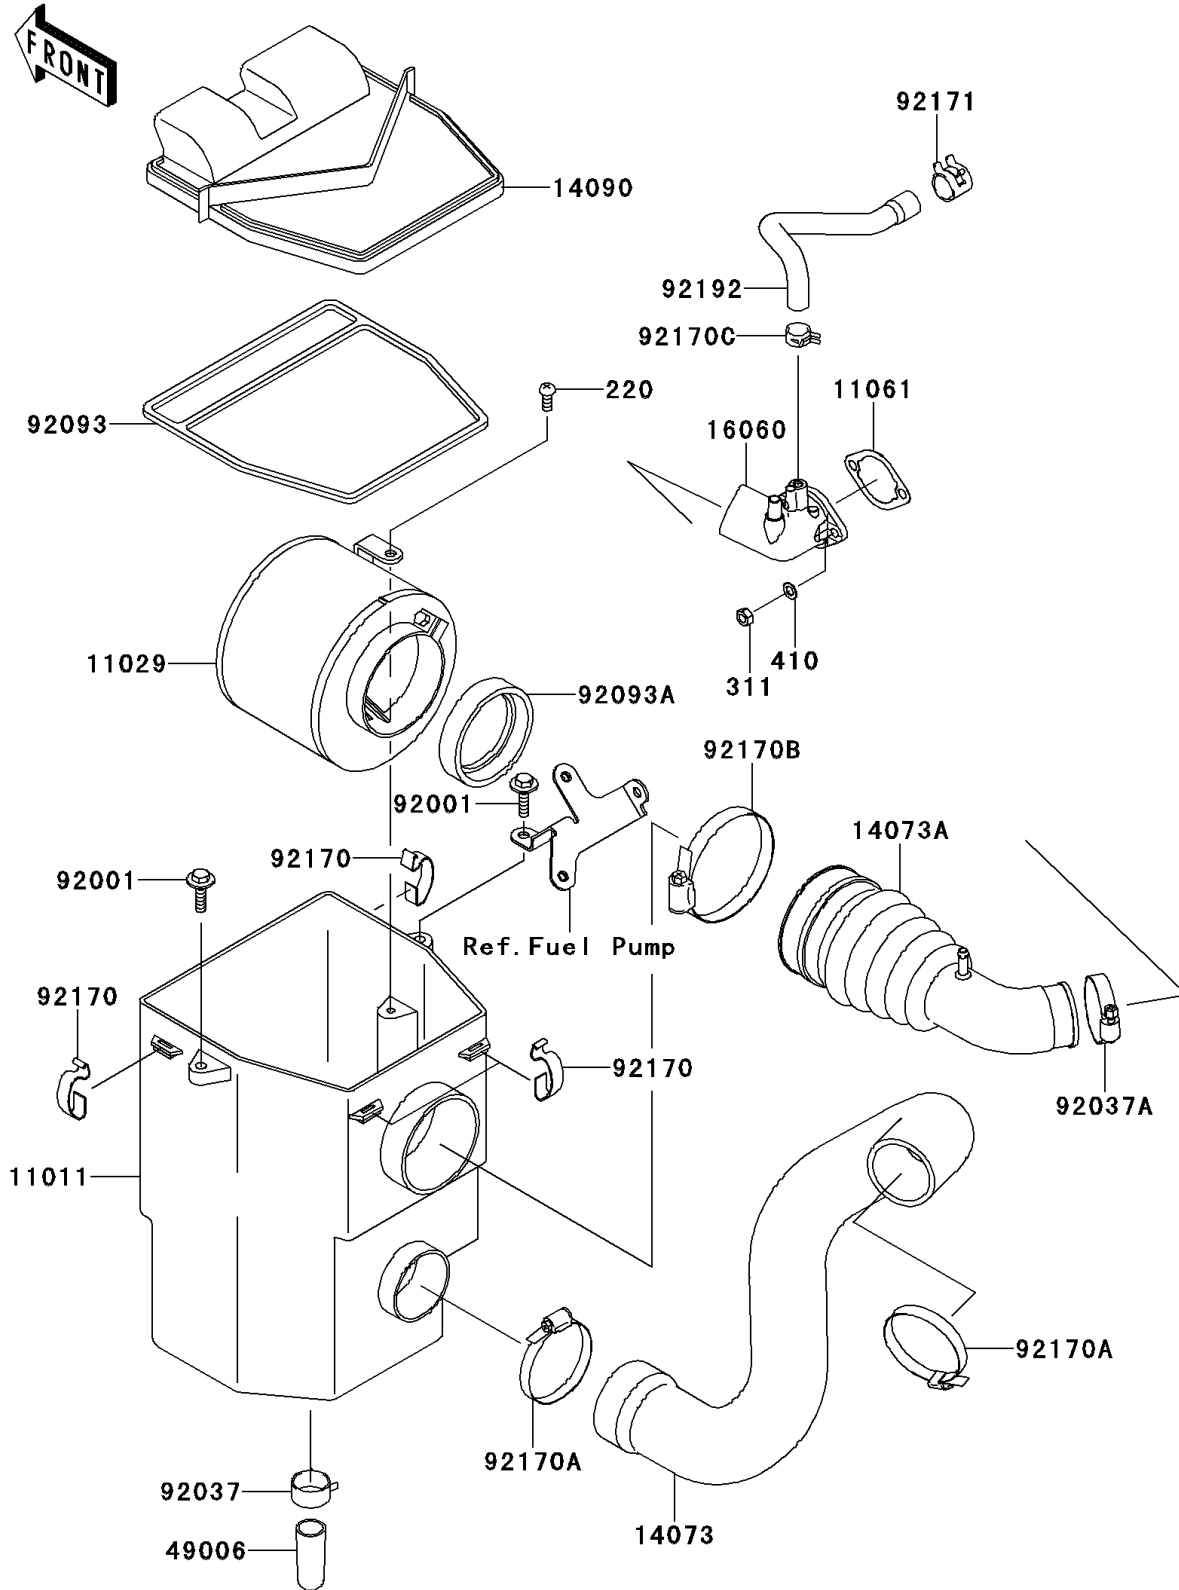

2011 MULE™ 600 PARTS DIAGRAM

Air Cleaner

E1130

2011 MULE™ 600 PARTS LIST

Air Cleaner

ITEM NAME	PART NUMBER	QUANTITY
SCREW-PAN-CROS,6X14 (Ref # 220)	220AA0614	1
NUT-HEX,6MM (Ref # 311)	311AA0600	1
WASHER-PLAIN-SMALL (Ref # 410)	410AA0600	1
CASE-AIR FILTER (Ref # 11011)	11011-1367	1
ELEMENT-ASSY-AIR FILTER (Ref # 11029)	11029-1004	1
GASKET (Ref # 11061)	11061-7026	1
DUCT,FRAME-AIR FILTER (Ref # 14073)	14073-0072	1
DUCT,AIR FILTER-IN.PIPE (Ref # 14073A)	14073-0193	1
COVER,AIR FILTER (Ref # 14090)	14090-1106	1
PIPE-INTAKE (Ref # 16060)	16060-2224	1
BOOT (Ref # 49006)	49006-1351	1
BOLT,6X25,W/WASHER (Ref # 92001)	92001-1140	1
CLAMP,HOSE CLIP (Ref # 92037)	92037-1460	1
CLAMP (Ref # 92037A)	92037-506	1
SEAL,AIR FILTER (Ref # 92093)	92093-1241	1
SEAL,DUST (Ref # 92093A)	92093-1322	1
CLAMP,AIR FILTER (Ref # 92170)	92170-1211	1
CLAMP (Ref # 92170A)	92170-1674	1
CLAMP (Ref # 92170B)	92170-1679	1
CLAMP (Ref # 92170C)	92170-7003	1
CLAMP (Ref # 92171)	92171-7013	1
TUBE,BREATHER (Ref # 92192)	92192-2207	1