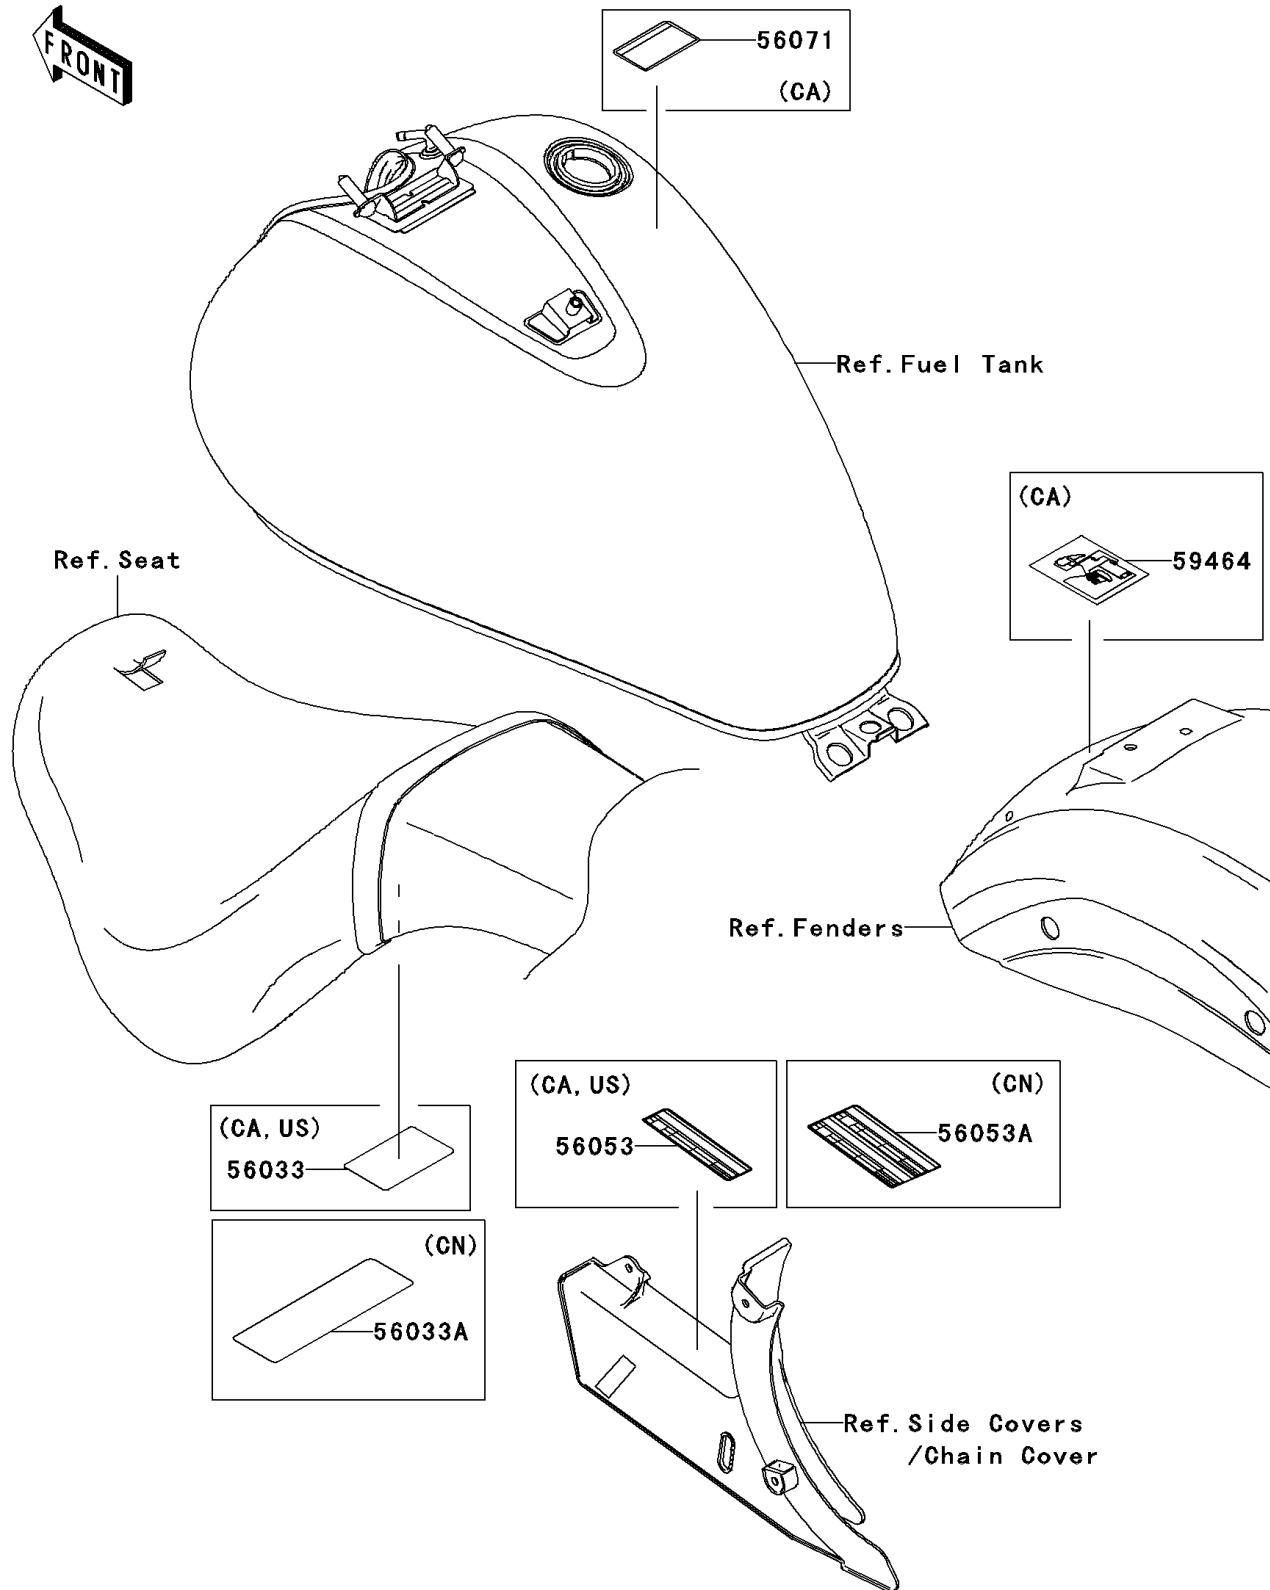

2010 Vulcan® 900 Custom PARTS DIAGRAM

Labels

F2860

2010 Vulcan® 900 Custom PARTS LIST

Labels

ITEM NAME	PART NUMBER	QUANTITY
LABEL-MANUAL,DAILY SAFETY (Ref # 56033)	56033-0179	1
LABEL-MANUAL,DAILY SAFETY (Ref # 56033A)	56033-0180	1
LABEL-SPECIFICATION,TIRE&LOAD (Ref # 56053)	56053-0205	1
LABEL-SPECIFICATION,TIRE&LOAD (Ref # 56053A)	56053-0206	1
LABEL-WARNING,EVAPO (Ref # 56071)	56071-0158	1
LABEL-CERTIFICATION,EVAPO ROUT (Ref # 59464)	59464-0684	1