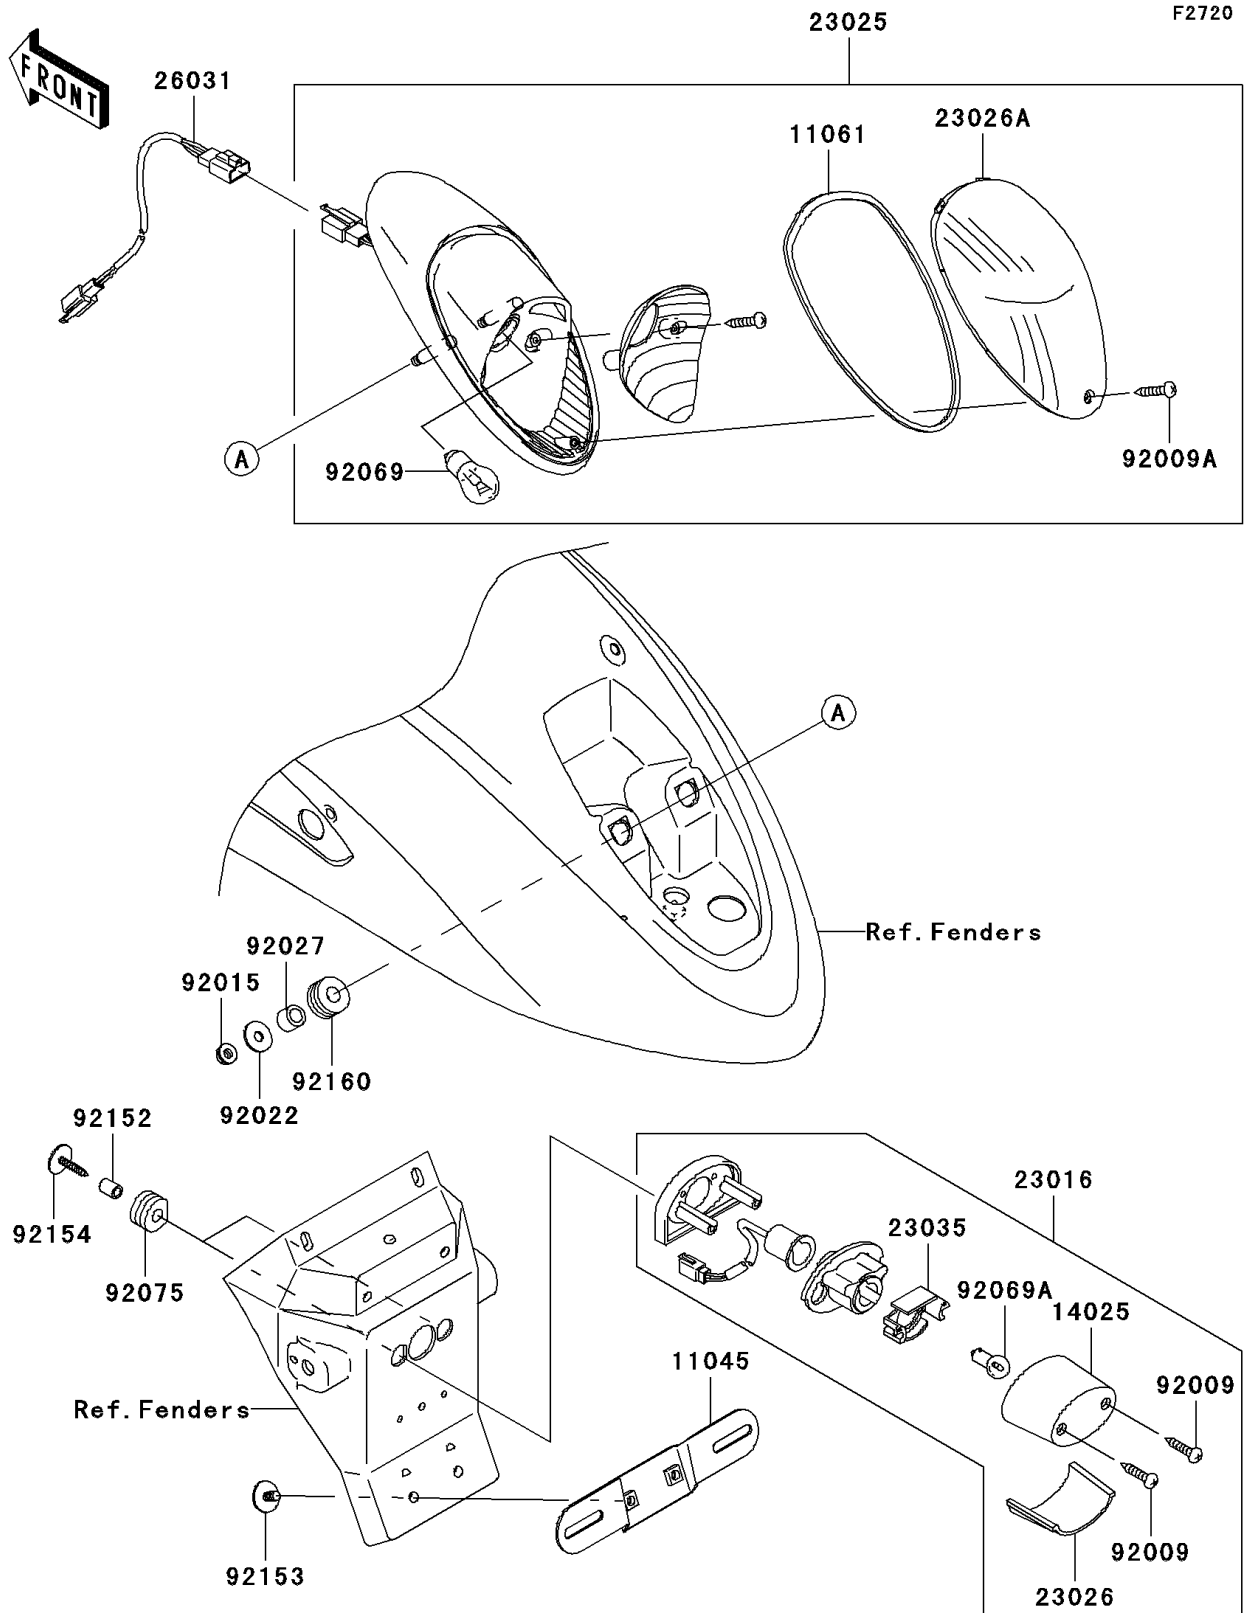

2010 Vulcan® 900 Custom PARTS DIAGRAM

Taillight(s)

2010 Vulcan® 900 Custom PARTS LIST

Taillight(s)

ITEM NAME	PART NUMBER	QUANTITY
BRACKET,LICENSE (Ref # 11045)	11045-1387	1
GASKET,TAIL LAMP LENS (Ref # 11061)	11061-1089	1
COVER,LICENSE LAMP (Ref # 14025)	14025-1725	1
LAMP-ASSY,LICENSE (Ref # 23016)	23016-0010	1
LAMP-TAIL (Ref # 23025)	23025-0032	1
LENS,LICENSE LAMP (Ref # 23026)	23026-1064	1
LENS,TAIL LAMP (Ref # 23026A)	23026-1246	1
REFLECTOR-LAMP,LICENSE (Ref # 23035)	23035-1066	1
HARNESS,TAIL LAMP (Ref # 26031)	26031-0501	1
SCREW,TAPPING,4X20 (Ref # 92009)	92009-1378	1
SCREW,TAPPING,4X16 (Ref # 92009A)	92009-1966	1
NUT,FLANGED,6MM (Ref # 92015)	92015-1367	1
WASHER,6.5X20X1.6 (Ref # 92022)	92022-1557	1
COLLAR,6.8X10X12 (Ref # 92027)	92027-162	1
BULB,12V 21/5W (Ref # 92069)	92069-063	1
BULB,12V 5W (Ref # 92069A)	92069-1055	1
DAMPER (Ref # 92075)	92075-1870	1
COLLAR,6X9X11.5 (Ref # 92152)	92152-0372	1
BOLT,6X16 (Ref # 92153)	92153-0684	1
BOLT,TAPPING,WASHER,5X25 (Ref # 92154)	92154-0261	1
DAMPER (Ref # 92160)	92160-1162	1