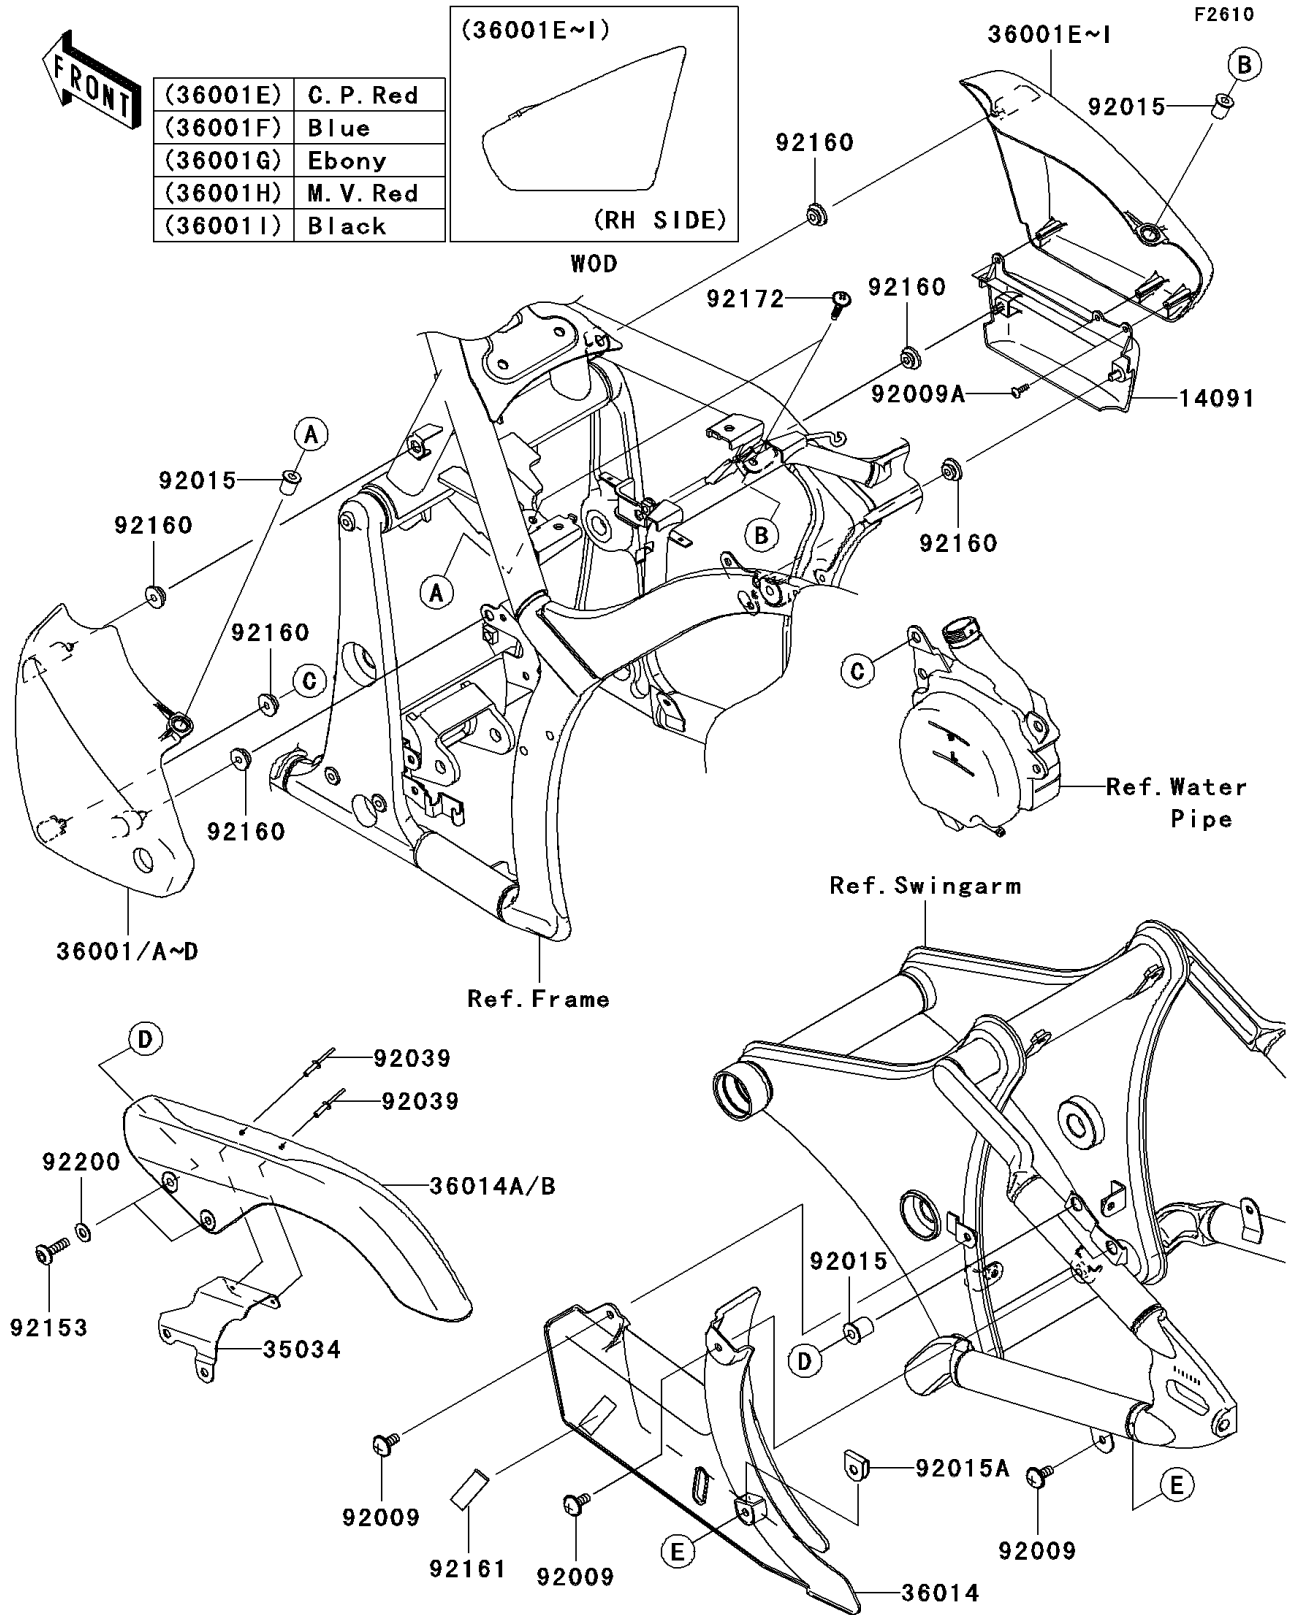

2010 Vulcan® 900 Custom PARTS DIAGRAM

Side Covers/Chain Cover

2010 Vulcan® 900 Custom PARTS LIST

Side Covers/Chain Cover

ITEM NAME	PART NUMBER	QUANTITY
COVER,SIDE COVER,RH (Ref # 14091)	14091-0641	1
REINFORCE (Ref # 35034)	35034-0082	1
COVER-SIDE,LH,C.P.RED (Ref # 36001)	36001-0081-A5	1
COVER-SIDE,LH,C.S.BLUE (Ref # 36001A)	36001-0081-25V	1
COVER-SIDE,RH,C.P.RED (Ref # 36001E)	36001-0082-A5	1
COVER-SIDE,RH,C.S.BLUE (Ref # 36001F)	36001-0082-25V	1
CASE-CHAIN,LWR (Ref # 36014)	36014-0031	1
CASE-CHAIN,UPP (Ref # 36014A)	36014-0032	1
SCREW,6X14 (Ref # 92009)	92009-1662	1
SCREW,TAPPING,4X14 (Ref # 92009A)	92009-1792	1
NUT (Ref # 92015)	92015-1700	1
NUT,CLIP,6MM (Ref # 92015A)	92015-1904	1
RIVET (Ref # 92039)	92039-1251	1
BOLT,SOCKET,6X22 (Ref # 92153)	92153-1356	1
DAMPER (Ref # 92160)	92160-1613	1
DAMPER (Ref # 92161)	92161-0124	1
SCREW,6X26 (Ref # 92172)	92172-0137	1
WASHER,6.5X14X1 (Ref # 92200)	92200-1388	1