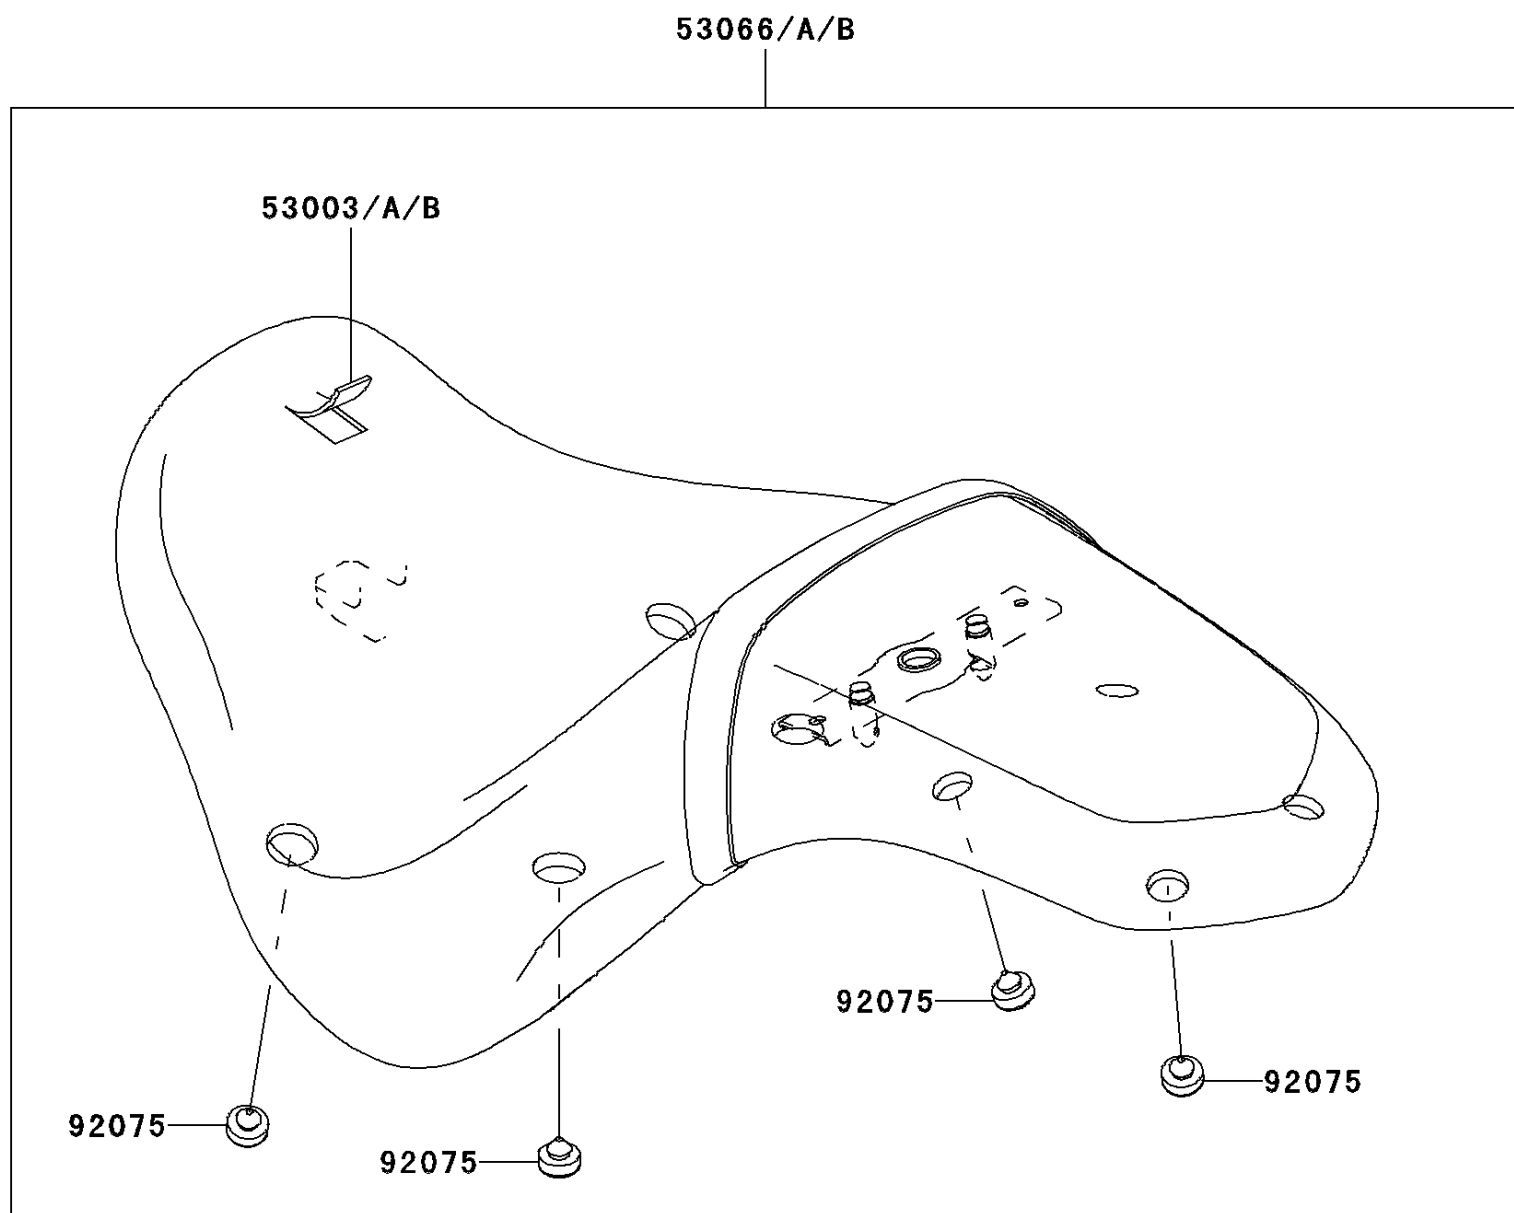

2010 Vulcan® 900 Custom PARTS DIAGRAM

Seat

F2510

2010 Vulcan® 900 Custom PARTS LIST

Seat

ITEM NAME	PART NUMBER	QUANTITY
LEATHER,SEAT,BLACK (Ref # 53003)	53003-0173-MA	1
SEAT-ASSY,DUAL,W/BAND,BLACK (Ref # 53066)	53066-0254-MA	1
DAMPER (Ref # 92075)	92075-1927	1