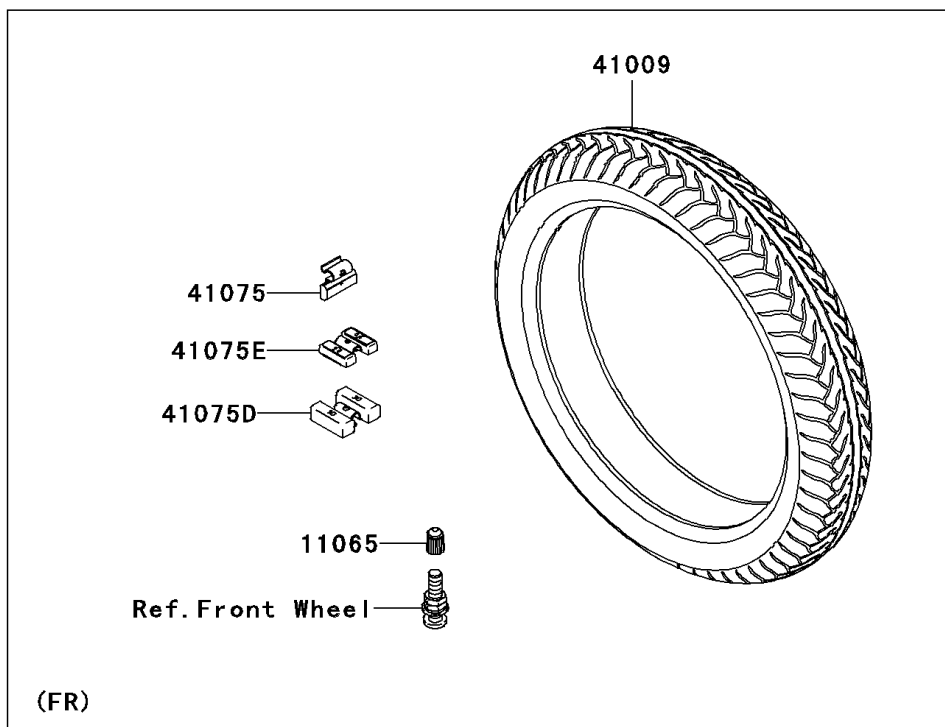

## 2010 Vulcan® 900 Custom PARTS DIAGRAM

Tires

F2210

## 2010 Vulcan® 900 Custom PARTS LIST

Tires

| ITEM NAME                                    | PART NUMBER | QUANTITY |
|--|-------------|----------|
| CAP (Ref # 11065)                            | 11065-1112  | 1        |
| TIRE,FR,80/90-21 48H,D404FJ(D) (Ref # 41009) | 41009-0155  | 1        |
| TIRE,RR,180/70-15 76H,D404(D) (Ref # 41009A) | 41009-0156  | 1        |
| BALANCER-WHEEL,10G,SILVER (Ref # 41075)      | 41075-0007  | 1        |
| BALANCER-WHEEL,10G,SILVER (Ref # 41075A)     | 41075-0014  | 1        |
| BALANCER-WHEEL,20G,SILVER (Ref # 41075B)     | 41075-0015  | 1        |
| BALANCER-WHEEL,30G,SILVER (Ref # 41075C)     | 41075-0016  | 1        |
| BALANCER-WHEEL,30G,SILVER (Ref # 41075D)     | 41075-0017  | 1        |
| BALANCER-WHEEL,20G,SILVER (Ref # 41075E)     | 41075-0018  | 1        |