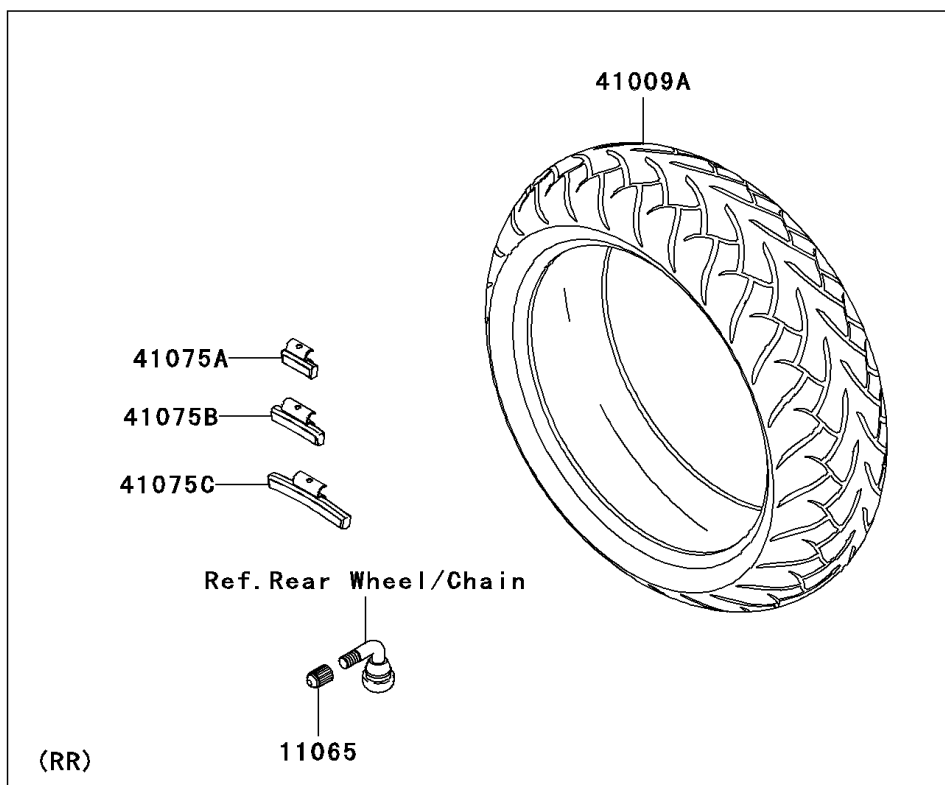

## 2010 Vulcan® 900 Custom PARTS DIAGRAM

Tires

F2210

## 2010 Vulcan® 900 Custom PARTS LIST

Tires

| ITEM NAME                                    | PART NUMBER | QUANTITY |
|--|-------------|----------|
| CAP (Ref # 11065)                            | 11065-1112  | 1        |
| TIRE,FR,80/90-21 48H,D404FJ(D) (Ref # 41009) | 41009-0155  | 1        |
| TIRE,RR,180/70-15 76H,D404(D) (Ref # 41009A) | 41009-0156  | 1        |
| BALANCER-WHEEL,10G,SILVER (Ref # 41075)      | 41075-0007  | 1        |
| BALANCER-WHEEL,10G,SILVER (Ref # 41075A)     | 41075-0014  | 1        |
| BALANCER-WHEEL,20G,SILVER (Ref # 41075B)     | 41075-0015  | 1        |
| BALANCER-WHEEL,30G,SILVER (Ref # 41075C)     | 41075-0016  | 1        |
| BALANCER-WHEEL,30G,SILVER (Ref # 41075D)     | 41075-0017  | 1        |
| BALANCER-WHEEL,20G,SILVER (Ref # 41075E)     | 41075-0018  | 1        |