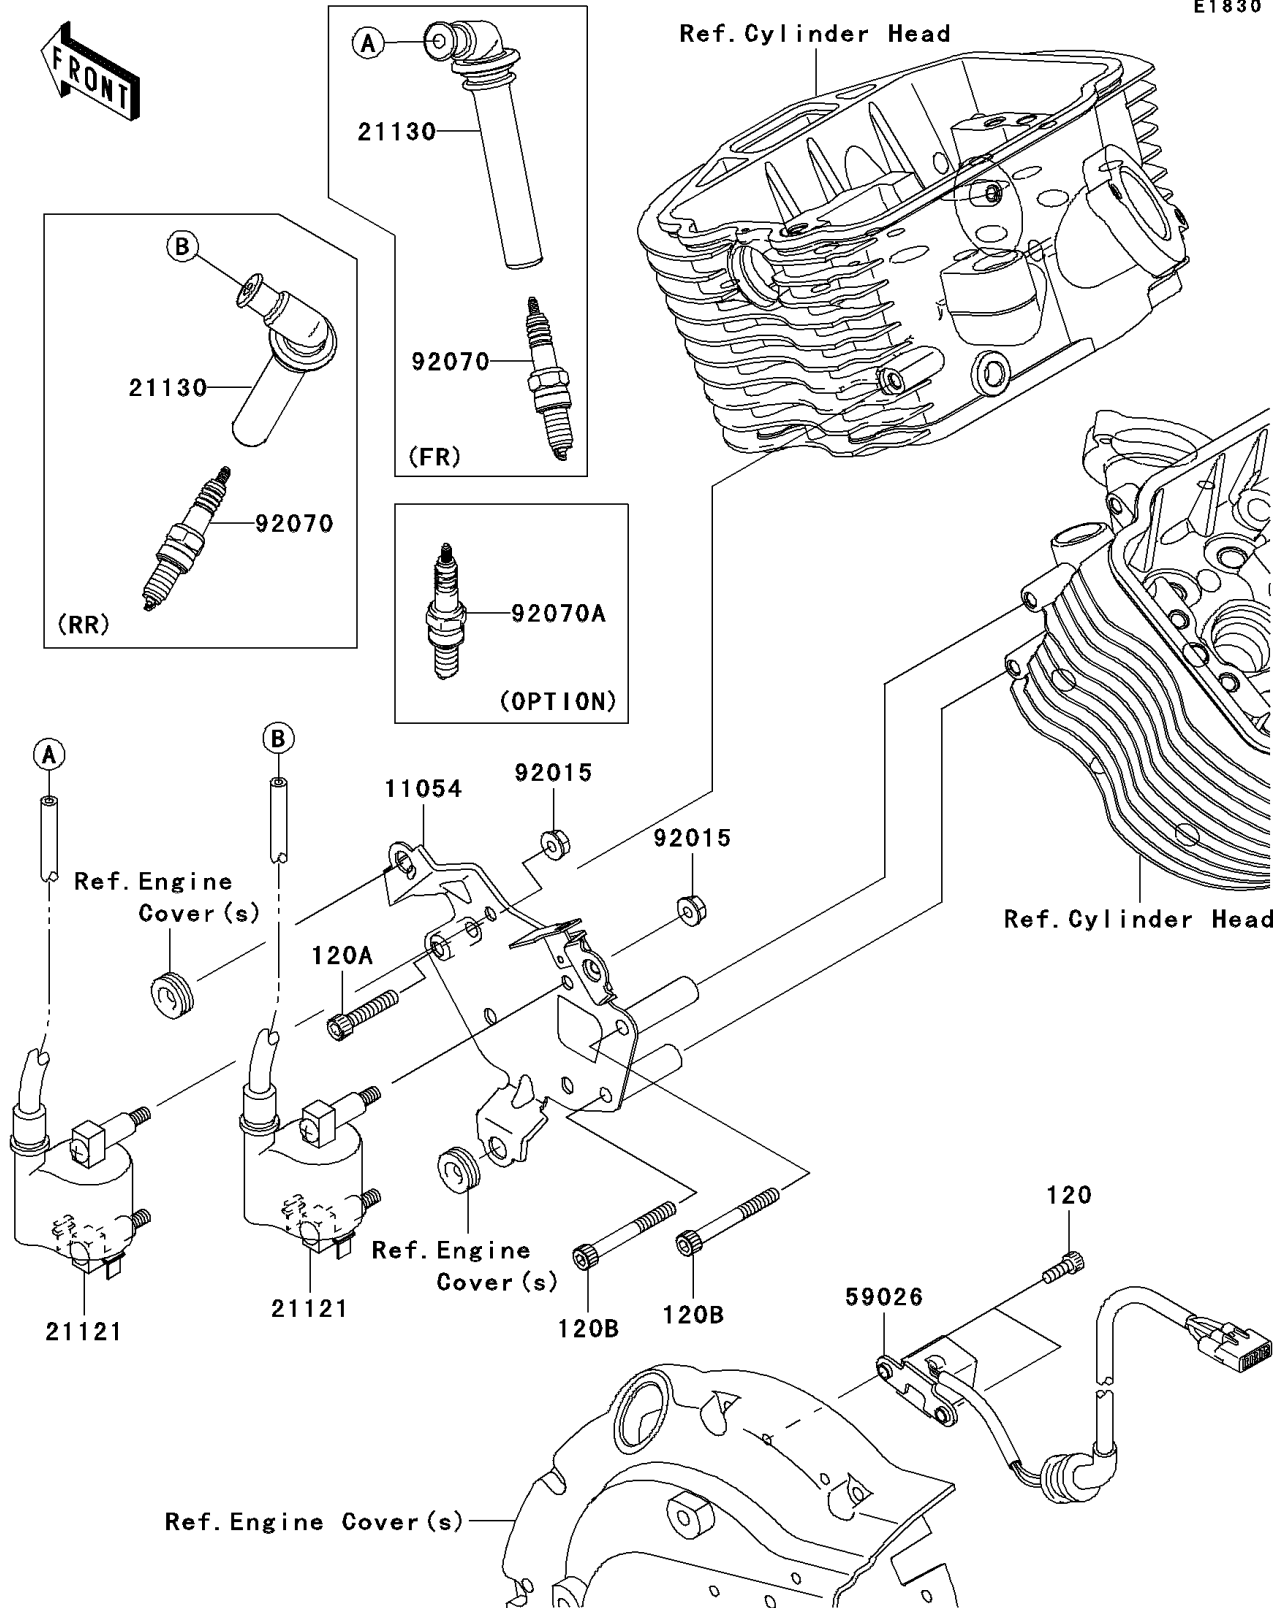

2010 Vulcan® 900 Custom PARTS DIAGRAM

Ignition System

E1830

2010 Vulcan® 900 Custom PARTS LIST

Ignition System

ITEM NAME	PART NUMBER	QUANTITY
BOLT-SOCKET,5X14 (Ref # 120)	120CA0514	1
BOLT-SOCKET,6X35 (Ref # 120A)	120CA0635	1
BOLT-SOCKET,6X55 (Ref # 120B)	120CA0655	1
BRACKET,IGNITION COIL (Ref # 11054)	11054-1537	1
COIL-IGNITION (Ref # 21121)	21121-0027	1
CAP-SPARK PLUG (Ref # 21130)	21130-1075	1
COIL-PULSING (Ref # 59026)	59026-0017	1
NUT,FLANGED,6MM (Ref # 92015)	92015-1367	1
PLUG-SPARK,CPR7EA-9(NGK) (Ref # 92070)	92070-0022	1
PLUG-SPARK,CPR8EA-9(NGK) (Ref # 92070A)	92070-0029	1