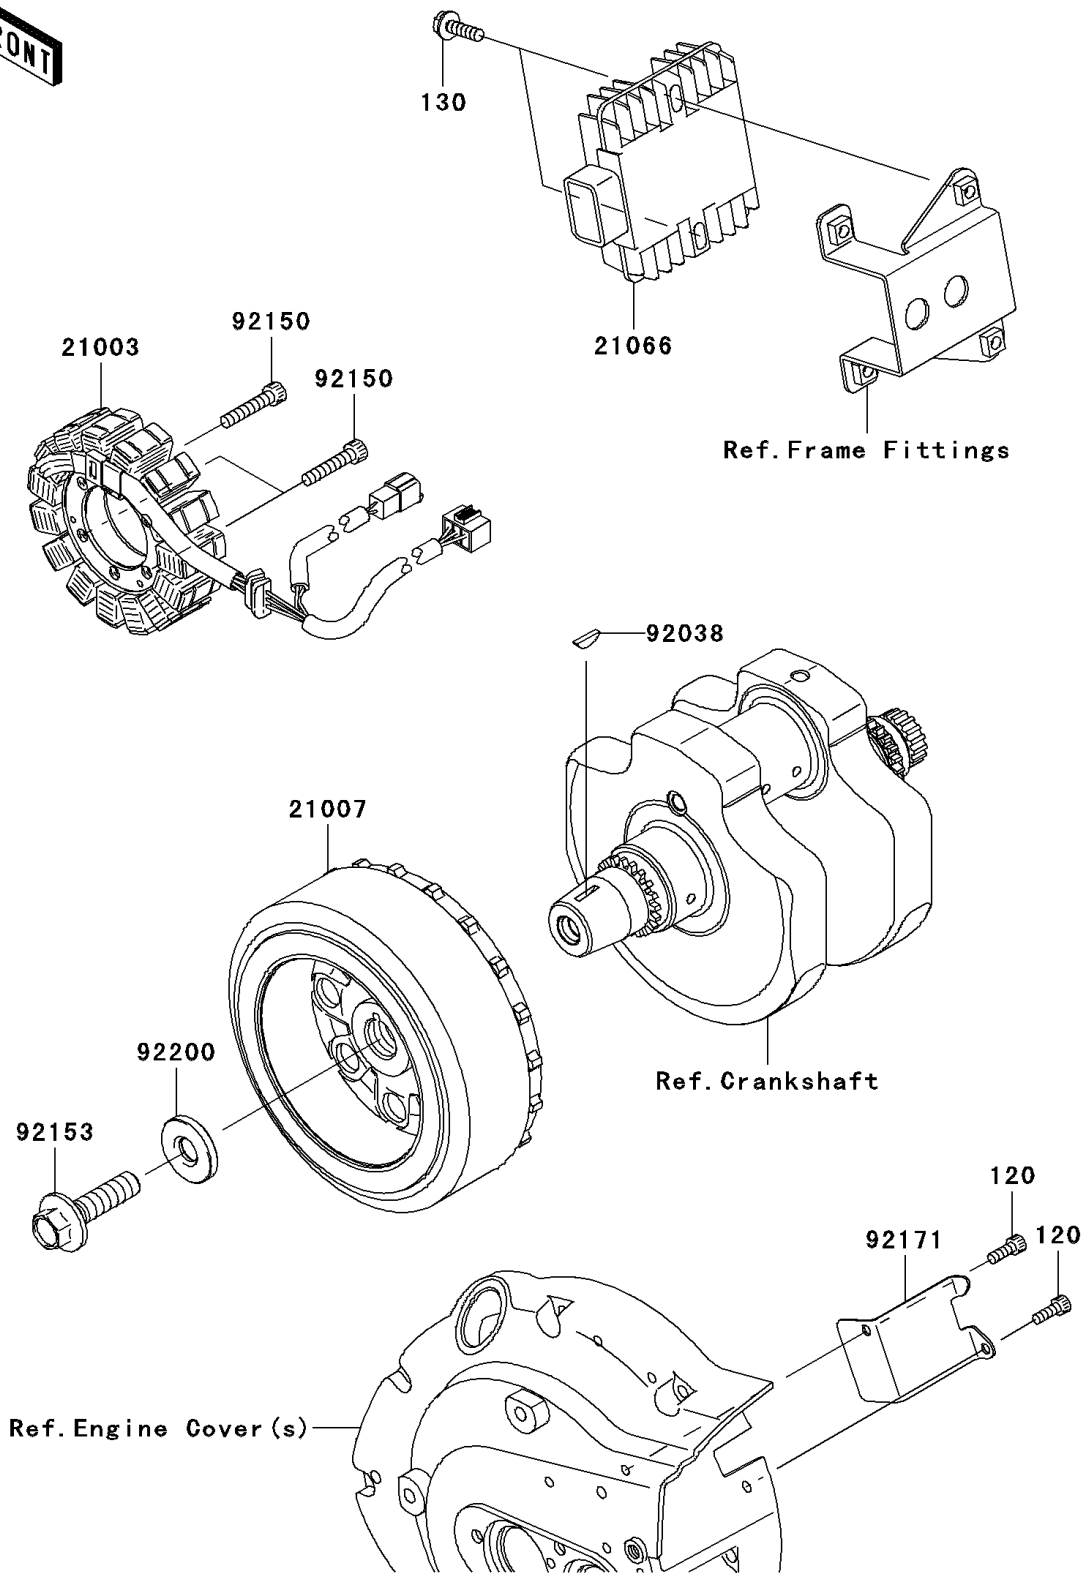

2010 Vulcan® 900 Custom PARTS DIAGRAM

Generator

E1810

2010 Vulcan® 900 Custom PARTS LIST

Generator

| ITEM NAME | PART NUMBER | QUANTITY |
|----------------------------------|-------------|----------|
| BOLT-SOCKET,5X14 (Ref # 120) | 120CA0514 | 1 |
| BOLT-FLANGED,6X20 (Ref # 130) | 130BB0620 | 1 |
| STATOR (Ref # 21003) | 21003-0053 | 1 |
| ROTOR (Ref # 21007) | 21007-0076 | 1 |
| REGULATOR-VOLTAGE (Ref # 21066) | 21066-1127 | 1 |
| KEY,WOODRUFF (Ref # 92038) | 92038-001 | 1 |
| BOLT,SOCKET,6X30 (Ref # 92150) | 92150-1433 | 1 |
| BOLT,FLANGED,12X45 (Ref # 92153) | 92154-1357 | 1 |
| CLAMP (Ref # 92171) | 92171-0563 | 1 |
| WASHER,12X33X5 (Ref # 92200) | 92200-0220 | 1 |