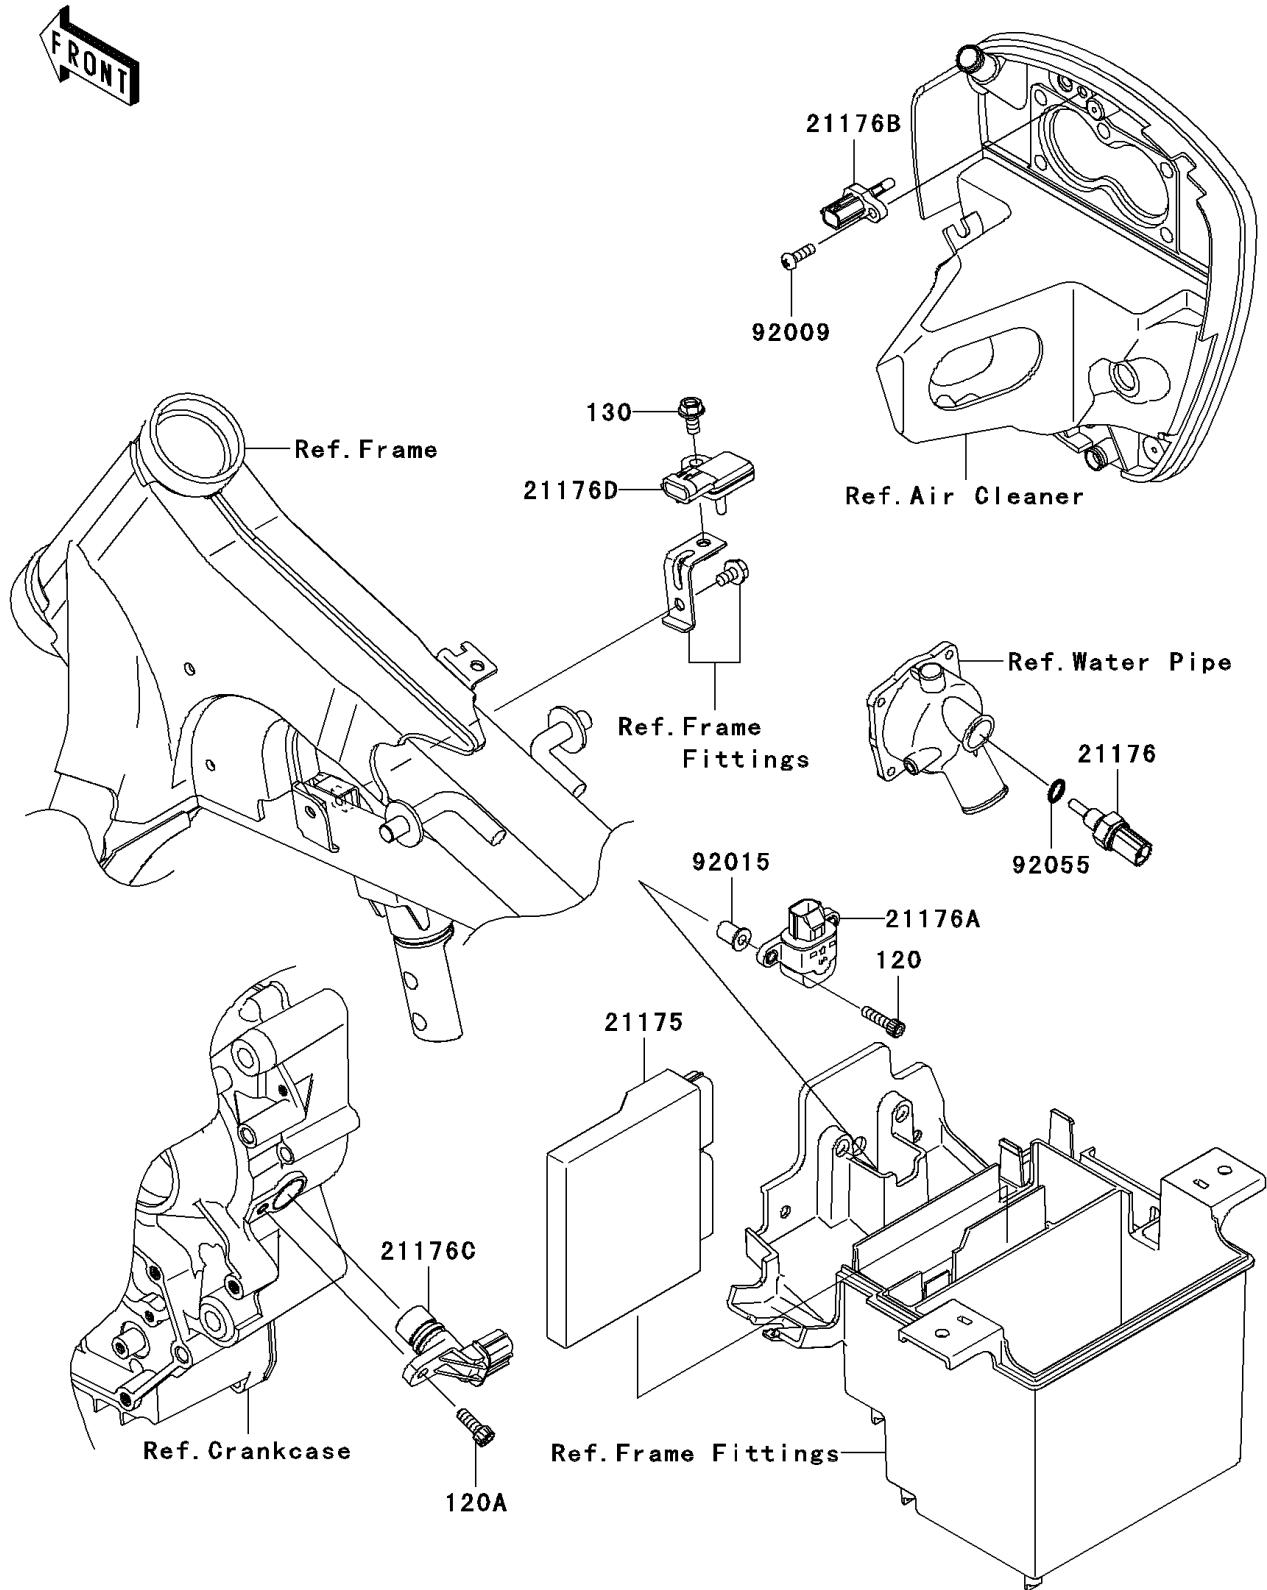

2010 Vulcan® 900 Custom PARTS DIAGRAM

Fuel Injection

E1530

2010 Vulcan® 900 Custom PARTS LIST

Fuel Injection

ITEM NAME	PART NUMBER	QUANTITY
BOLT-SOCKET,5X20 (Ref # 120)	120CA0520	1
BOLT-SOCKET,6X16 (Ref # 120A)	120CA0616	1
BOLT-FLANGED,6X12 (Ref # 130)	130BA0612	1
CONTROL UNIT-ELECTRONIC (Ref # 21175)	21175-0146	1
SENSOR,WATER TEMP (Ref # 21176)	21176-0009	1
SENSOR (Ref # 21176A)	21176-0025	1
SENSOR,AIR TEMPERATURE (Ref # 21176B)	21176-0048	1
SENSOR,SPEED (Ref # 21176C)	21176-0054	1
SENSOR,PRESSURE (Ref # 21176D)	21176-0058	1
SCREW,TAPPING,5X16 (Ref # 92009)	92009-1984	1
NUT,WELL,5MM (Ref # 92015)	92015-1757	1
RING-O,9.5X1.9 (Ref # 92055)	92055-0016	1