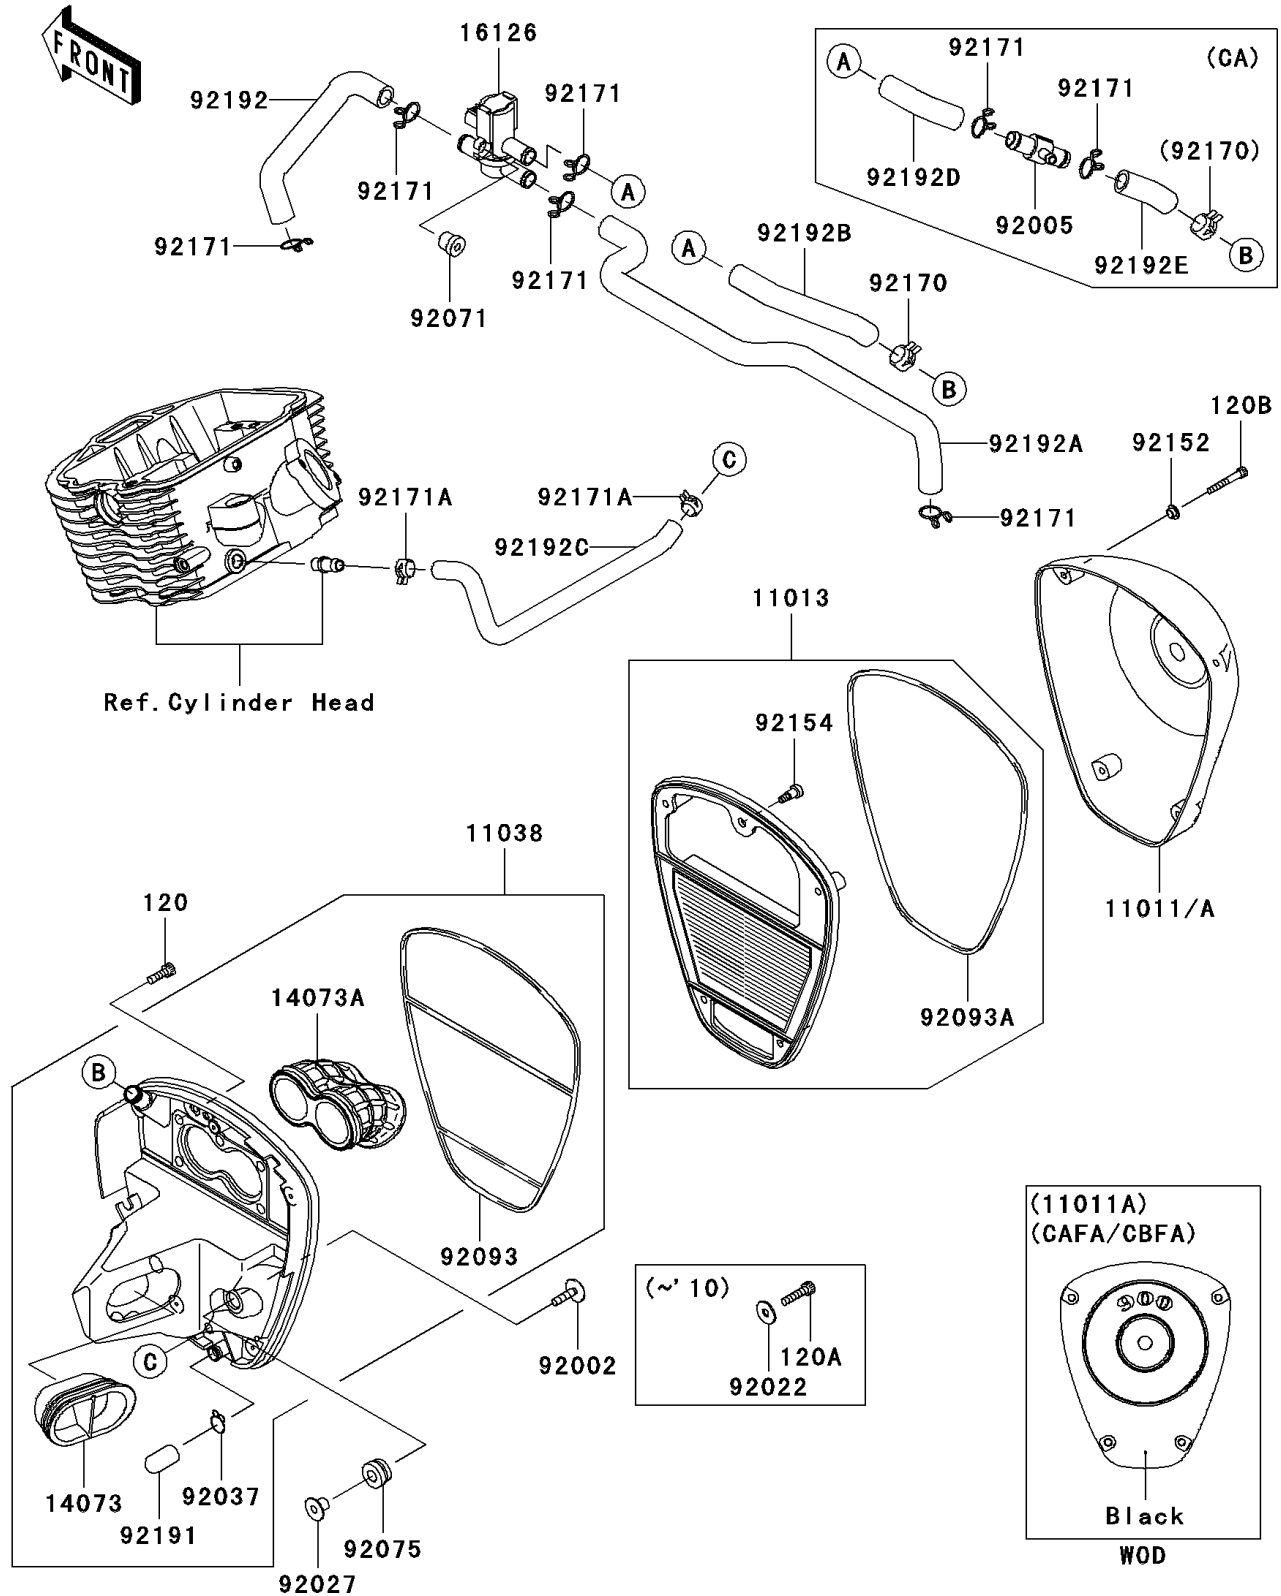

2010 Vulcan® 900 Custom PARTS DIAGRAM

Air Cleaner

E1130

2010 Vulcan® 900 Custom PARTS LIST

Air Cleaner

ITEM NAME	PART NUMBER	QUANTITY
BOLT-SOCKET,6X18 (Ref # 120)	120CA0618	1
BOLT-SOCKET,6X25 (Ref # 120A)	120CA0625	1
BOLT-SOCKET,5X35 (Ref # 120B)	120CC0535	1
CASE-AIR FILTER (Ref # 11011)	11011-0080	1
ELEMENT-AIR FILTER (Ref # 11013)	11013-0015	1
CASE-ASSY-AIR FILTER (Ref # 11038)	11038-0015	1
DUCT,INTAKE (Ref # 14073)	14073-0103	1
DUCT,THROTTLE BODY (Ref # 14073A)	14073-0104	1
VALVE,AIR SWITCHING (Ref # 16126)	16126-1437	1
WASHER,6.5X20X1.6 (Ref # 92022)	92022-1557	1
COLLAR,L=12 (Ref # 92027)	92027-1062	1
CLAMP,14.5MM (Ref # 92037)	92037-1900	1
GROMMET (Ref # 92071)	92071-0026	1
DAMPER,RUBBER (Ref # 92075)	92075-1123	1
SEAL (Ref # 92093)	92093-0054	1
SEAL (Ref # 92093A)	92093-0057	1
COLLAR (Ref # 92152)	92152-0451	1
BOLT,SOCKET,5X16.5 (Ref # 92154)	92154-0120	1
CLAMP (Ref # 92170)	92170-1989	1
CLAMP (Ref # 92171A)	92171-1441	1
TUBE (Ref # 92191)	92191-1704	1
TUBE,ASV-FR HEAD (Ref # 92192)	92192-0266	1
TUBE,ASV-RR HEAD (Ref # 92192A)	92192-0267	1
TUBE,BLOWBY (Ref # 92192C)	92192-0269	1
FITTING (Ref # 92005)	92005-0054	1
CLAMP (Ref # 92171)	92171-0790	2
TUBE,A/C-ASV (Ref # 92192B)	92192-0268	1
TUBE,ASV-FITTING (Ref # 92192D)	92192-0345	1
TUBE,A/C-FITTING (Ref # 92192E)	92192-0510	1