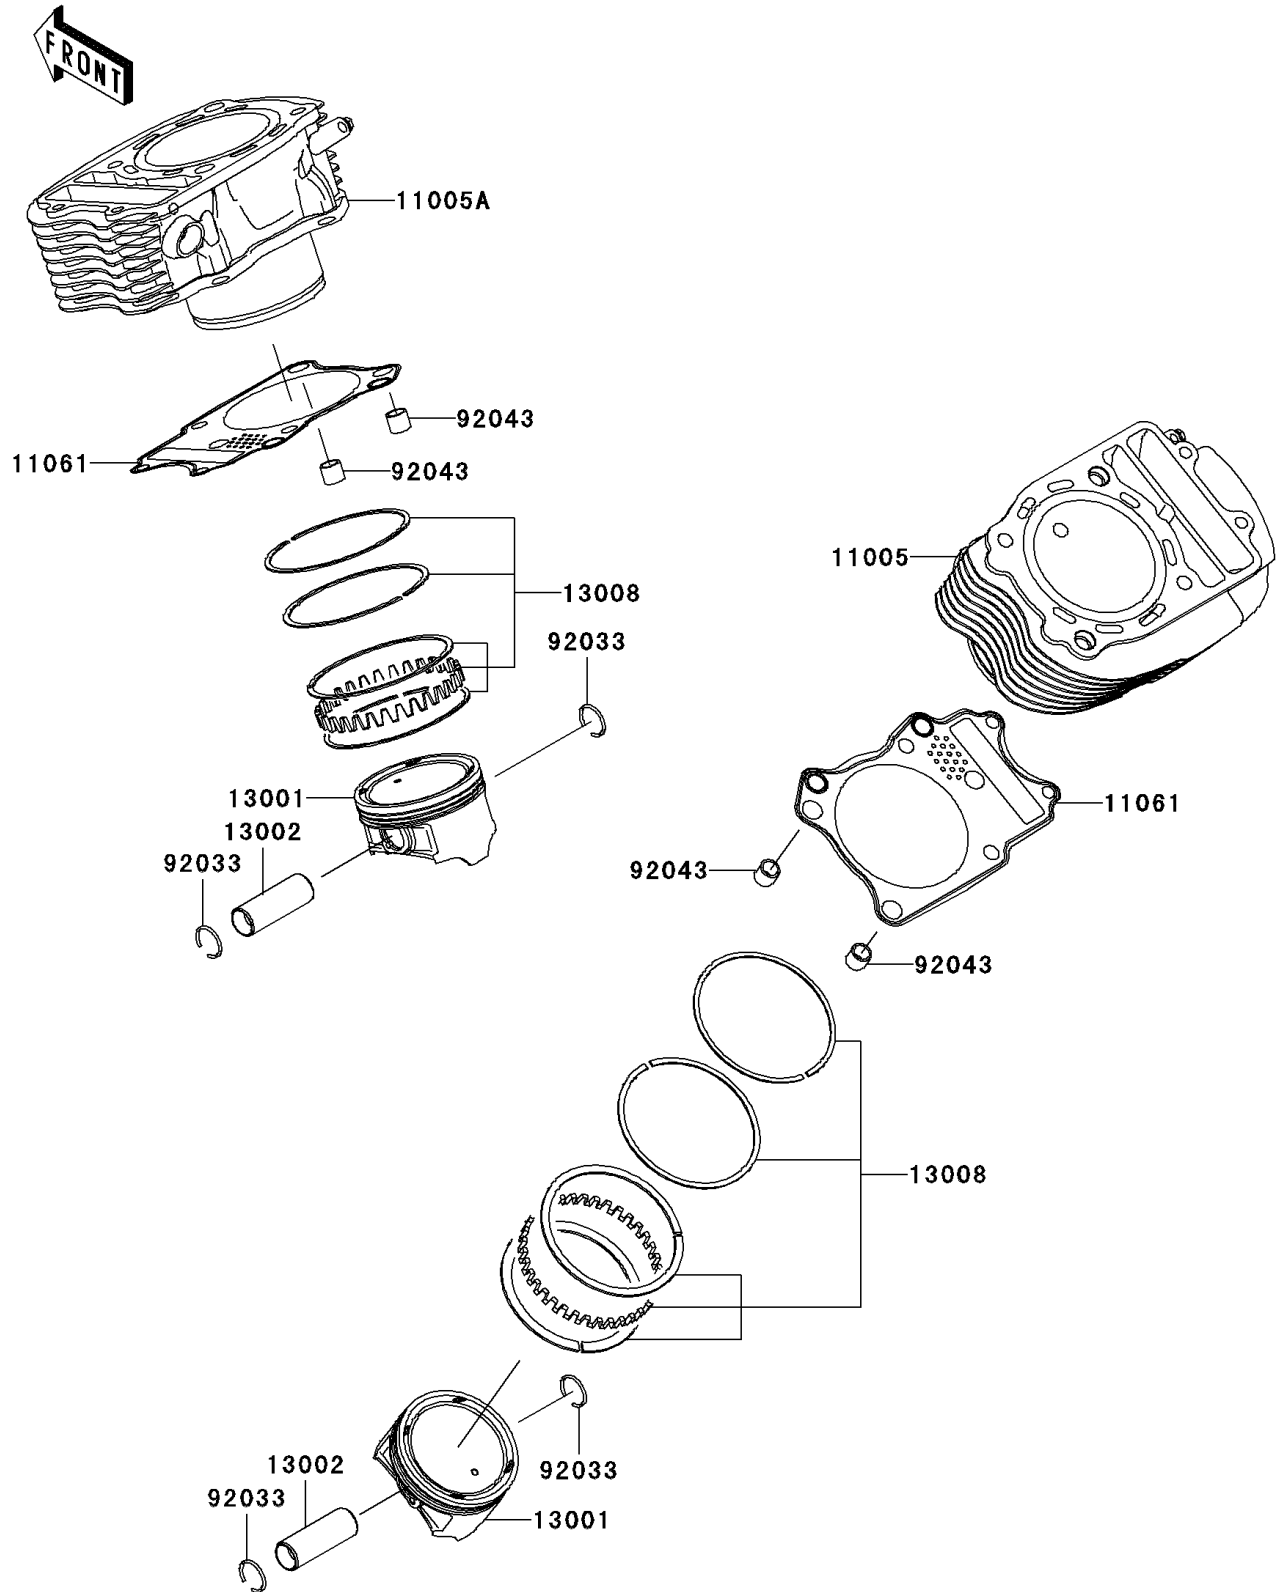

## 2010 Vulcan® 900 Custom PARTS DIAGRAM

Cylinder/Piston(s)

E1120

## 2010 Vulcan® 900 Custom PARTS LIST

Cylinder/Piston(s)

ITEM NAME	PART NUMBER	QUANTITY
CYLINDER-ENGINE,RR (Ref # 11005)	11005-0062	1
CYLINDER-ENGINE,FR (Ref # 11005A)	11005-0085	1
GASKET,CYLINDER BASE (Ref # 11061)	11061-0284	1
PISTON-ENGINE (Ref # 13001)	13001-0067	1
PIN-PISTON (Ref # 13002)	13002-0011	1
RING-SET-PISTON (Ref # 13008)	13008-0021	1
RING-SNAP (Ref # 92033)	92033-1188	1
PIN,11X14X12.3 (Ref # 92043)	92043-1266	1