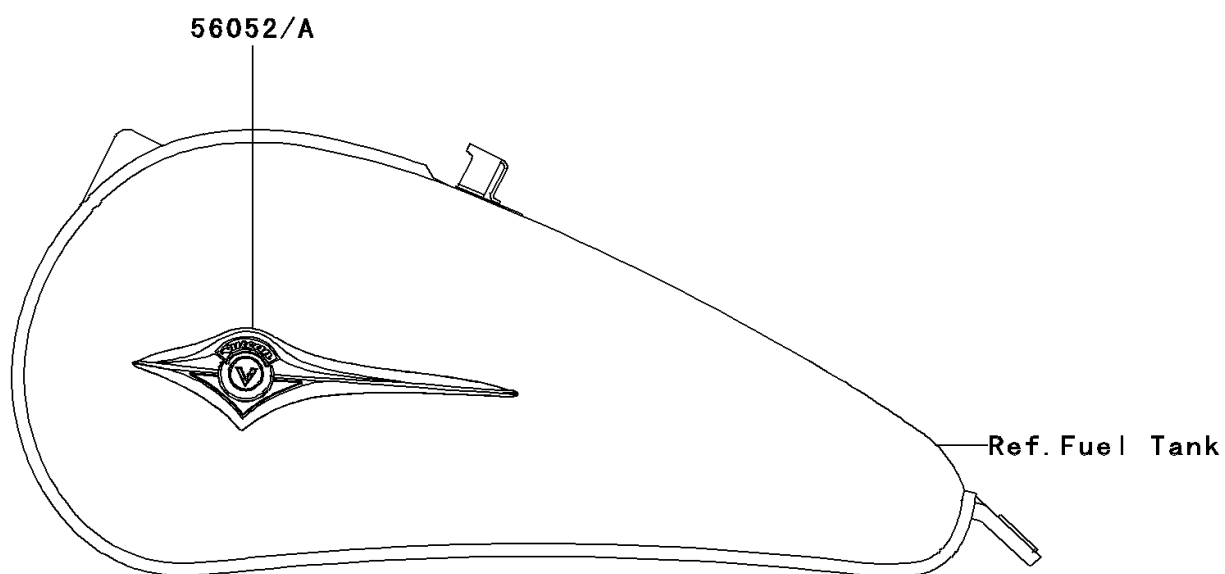

2007 Vulcan® 900 Custom PARTS DIAGRAM

Decals(C7F-C9F)

F2861

2007 Vulcan® 900 Custom PARTS LIST

Decals(C7F-C9F)

| ITEM NAME | PART NUMBER | QUANTITY |
|--------------------------------------------|-------------|----------|
| MARK,FUEL TANK,LH (Ref # 56052) | 56052-0810 | 1 |
| MARK,FUEL TANK,RH (Ref # 56052A) | 56052-0811 | 1 |
| MARK,SIDE COVER,RH,KAWASAKI (Ref # 56052B) | 56052-0812 | 1 |