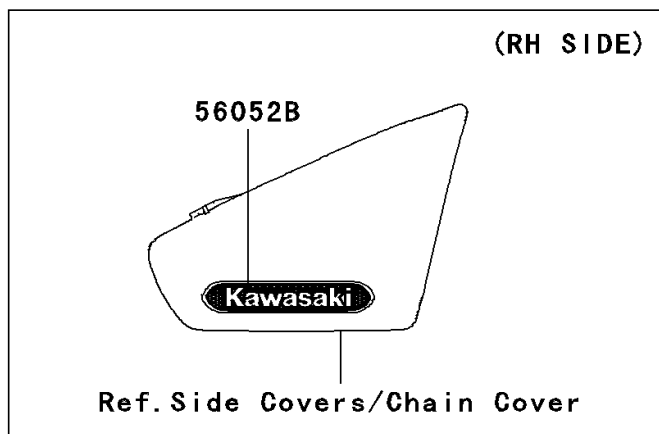

2007 Vulcan® 900 Custom PARTS DIAGRAM

Decals(C7F-C9F)

F2861

2007 Vulcan® 900 Custom PARTS LIST

Decals(C7F-C9F)

| ITEM NAME | PART NUMBER | QUANTITY |
|--------------------------------------------|-------------|----------|
| MARK,FUEL TANK,LH (Ref # 56052) | 56052-0810 | 1 |
| MARK,FUEL TANK,RH (Ref # 56052A) | 56052-0811 | 1 |
| MARK,SIDE COVER,RH,KAWASAKI (Ref # 56052B) | 56052-0812 | 1 |