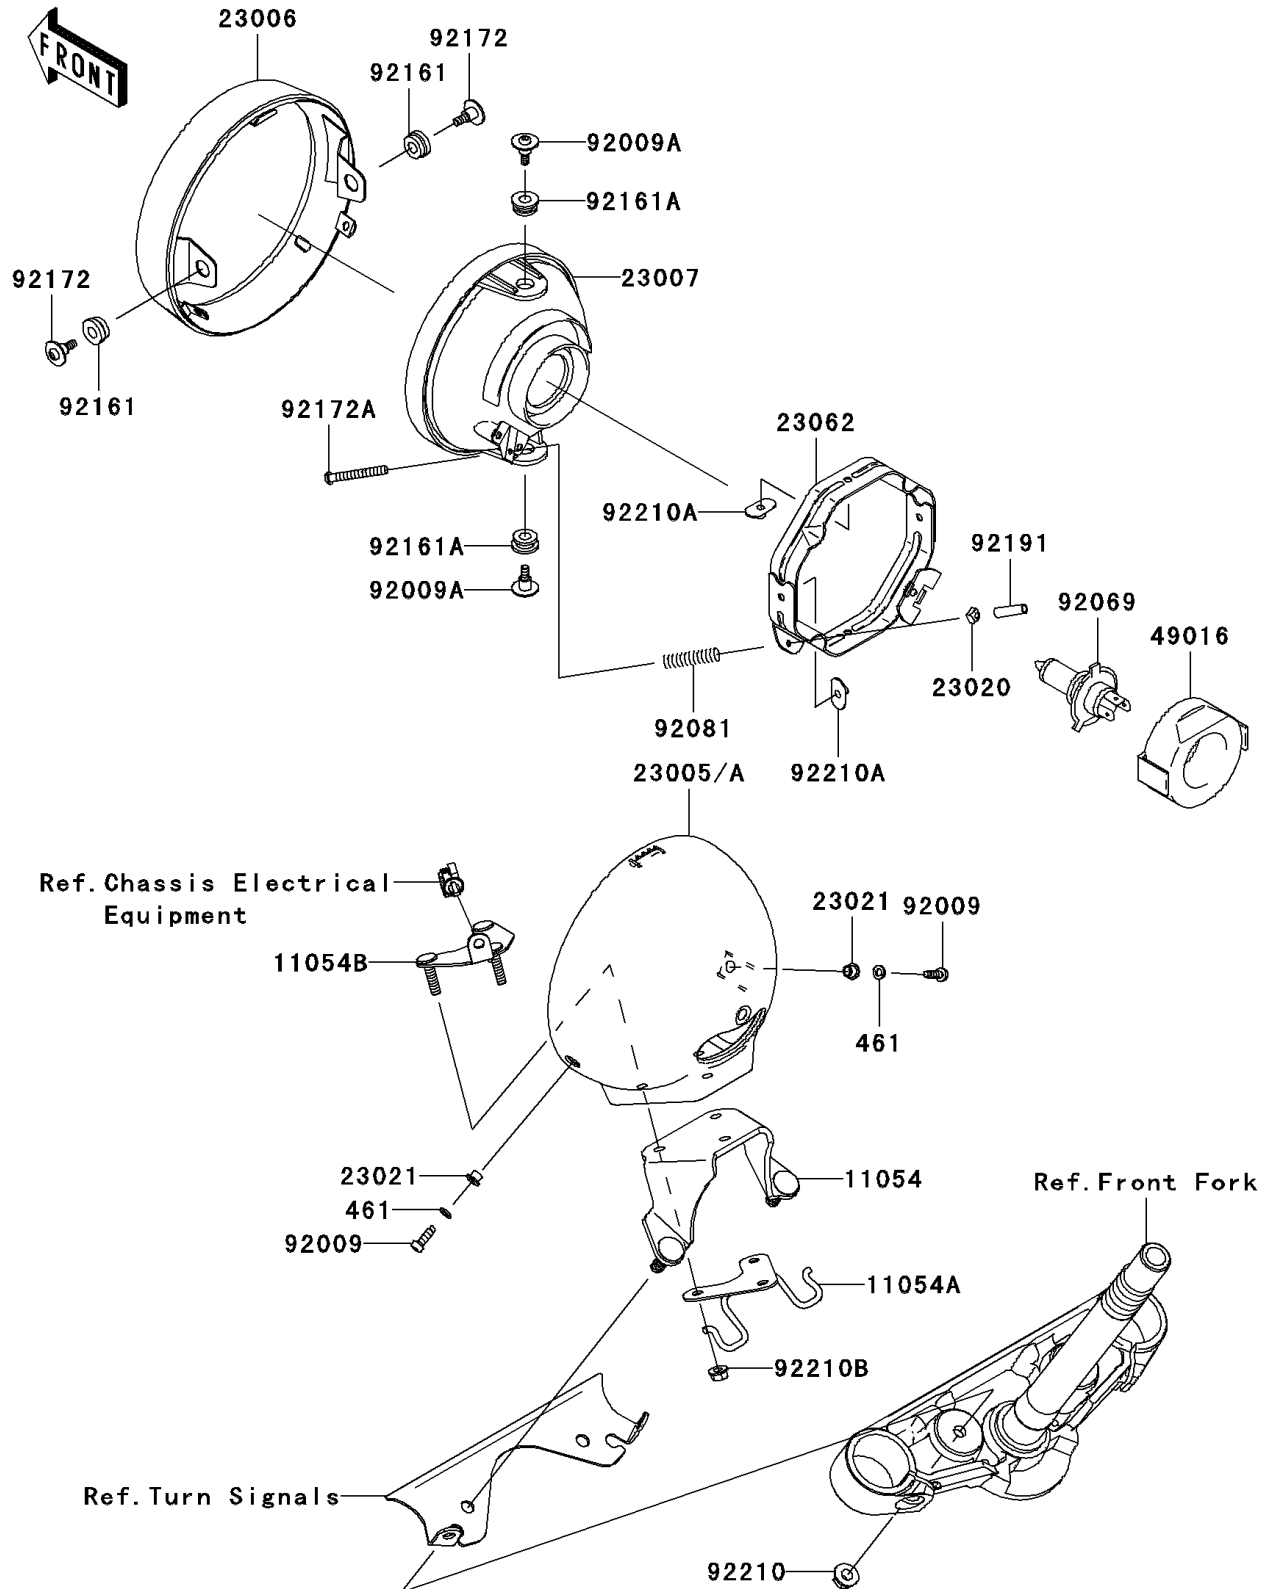

2007 Vulcan® 900 Custom PARTS DIAGRAM

Headlight(s)

F2710

2007 Vulcan® 900 Custom PARTS LIST

Headlight(s)

ITEM NAME	PART NUMBER	QUANTITY
WASHER-SPRING,5MM (Ref # 461)	461S0500	1
BRACKET,HEAD LAMP (Ref # 11054)	11054-0747	1
BRACKET,SIGNAL LAMP HARNESS (Ref # 11054A)	11054-1173	1
BRACKET,HEAD LAMP (Ref # 11054B)	11054-1391	1
BODY-COMP-HEAD LAMP (Ref # 23005)	23005-0021	1
RIM-LAMP (Ref # 23006)	23006-0013	1
LENS-COMP,HEAD LAMP (Ref # 23007)	23007-0081	1
NUT,4MM,FOCUS ADJUST (Ref # 23020)	23020-018	1
WASHER (Ref # 23021)	23021-010	1
BRACKET-COMP,HEAD LAMP (Ref # 23062)	23062-0048	1
COVER-SEAL,HEAD LAMP SOCKET (Ref # 49016)	49016-1210	1
SCREW,5MM (Ref # 92009)	92009-1947	1
SCREW,5MM (Ref # 92009A)	92009-1956	1
BULB,12V 60/55W,H4 (Ref # 92069)	92069-1002	1
SPRING,FOCUS ADJUSTING (Ref # 92081)	92081-1701	1
DAMPER (Ref # 92161)	92161-1187	1
DAMPER (Ref # 92161A)	92161-1188	1
SCREW (Ref # 92172)	92172-0293	1
SCREW,FOCUS ADJUST,4X55 (Ref # 92172A)	92172-0294	1
TUBE,3.5X5.5X19 (Ref # 92191)	92191-1217	1
NUT,FLANGED,8MM (Ref # 92210)	92210-0004	1
NUT,5MM (Ref # 92210A)	92210-0364	1
NUT,FLANGED,6MM (Ref # 92210B)	92210-0368	1