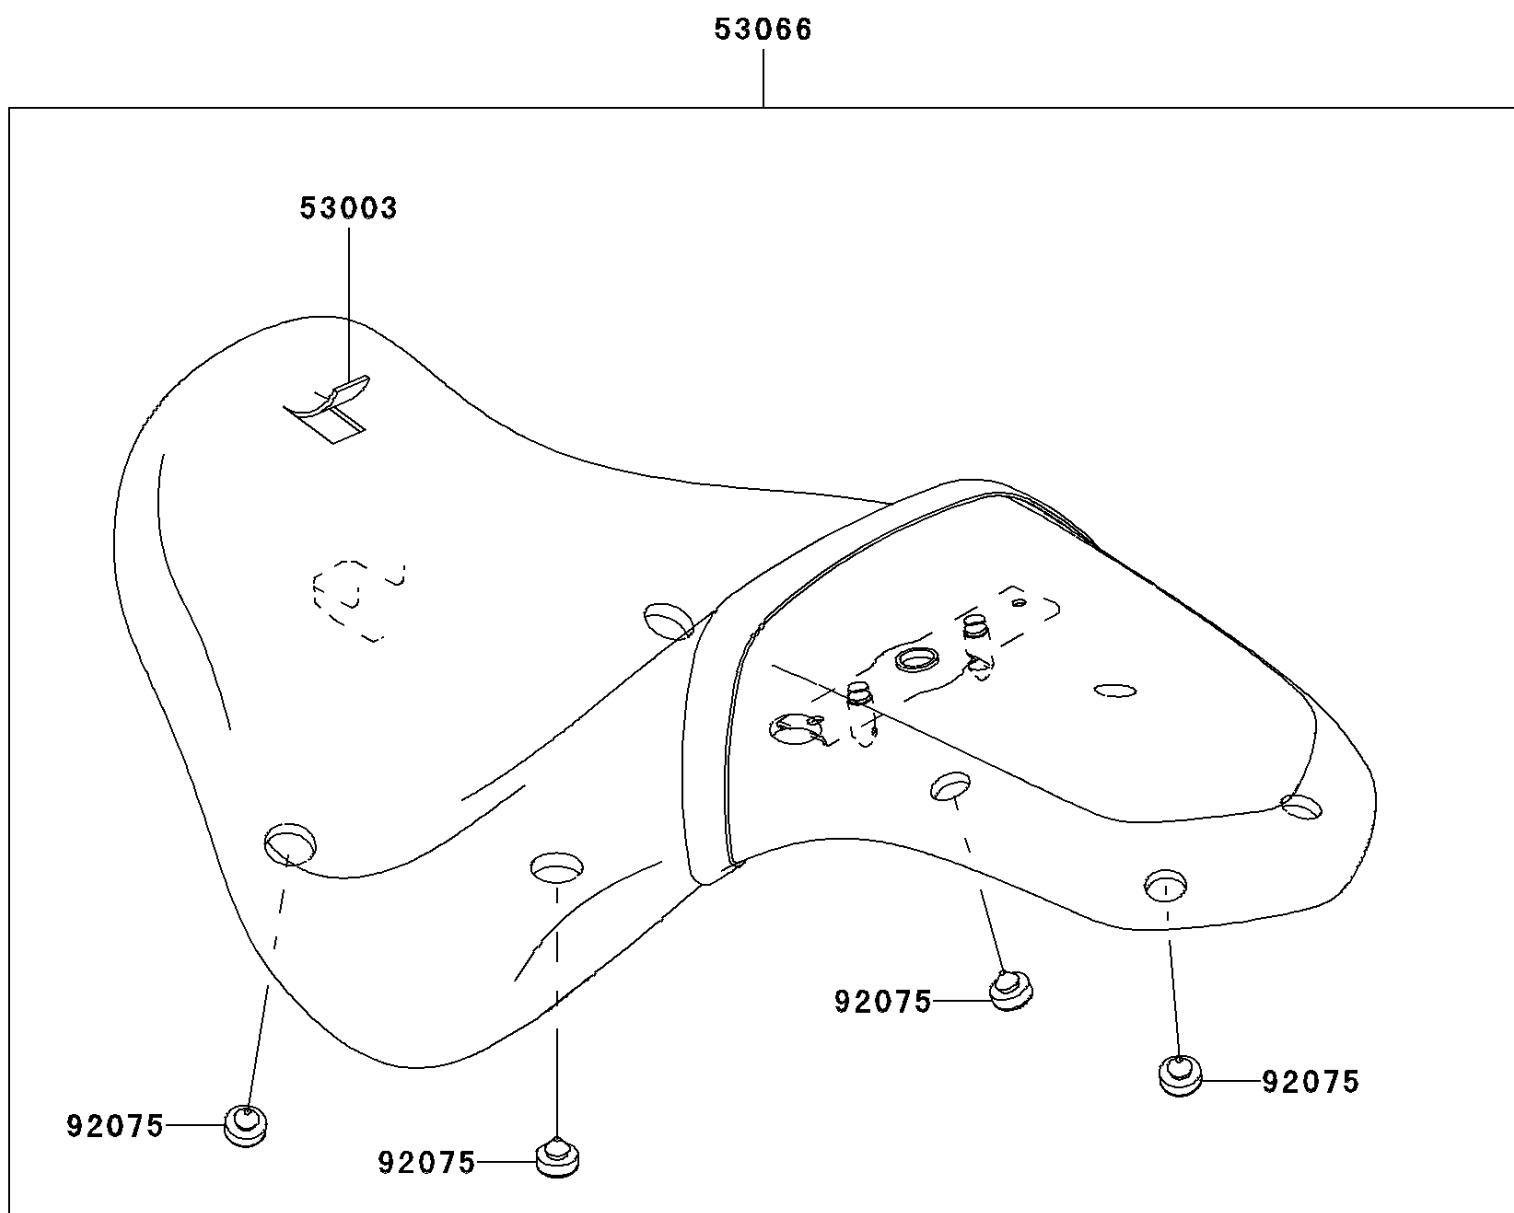

2007 Vulcan® 900 Custom PARTS DIAGRAM

Seat

F2510

2007 Vulcan® 900 Custom PARTS LIST

Seat

ITEM NAME	PART NUMBER	QUANTITY
LEATHER,SEAT,BLACK (Ref # 53003)	53003-0107-MA	1
SEAT-ASSY,DUAL,W/BAND,BLACK (Ref # 53066)	53066-0175-MA	1
DAMPER (Ref # 92075)	92075-1927	1