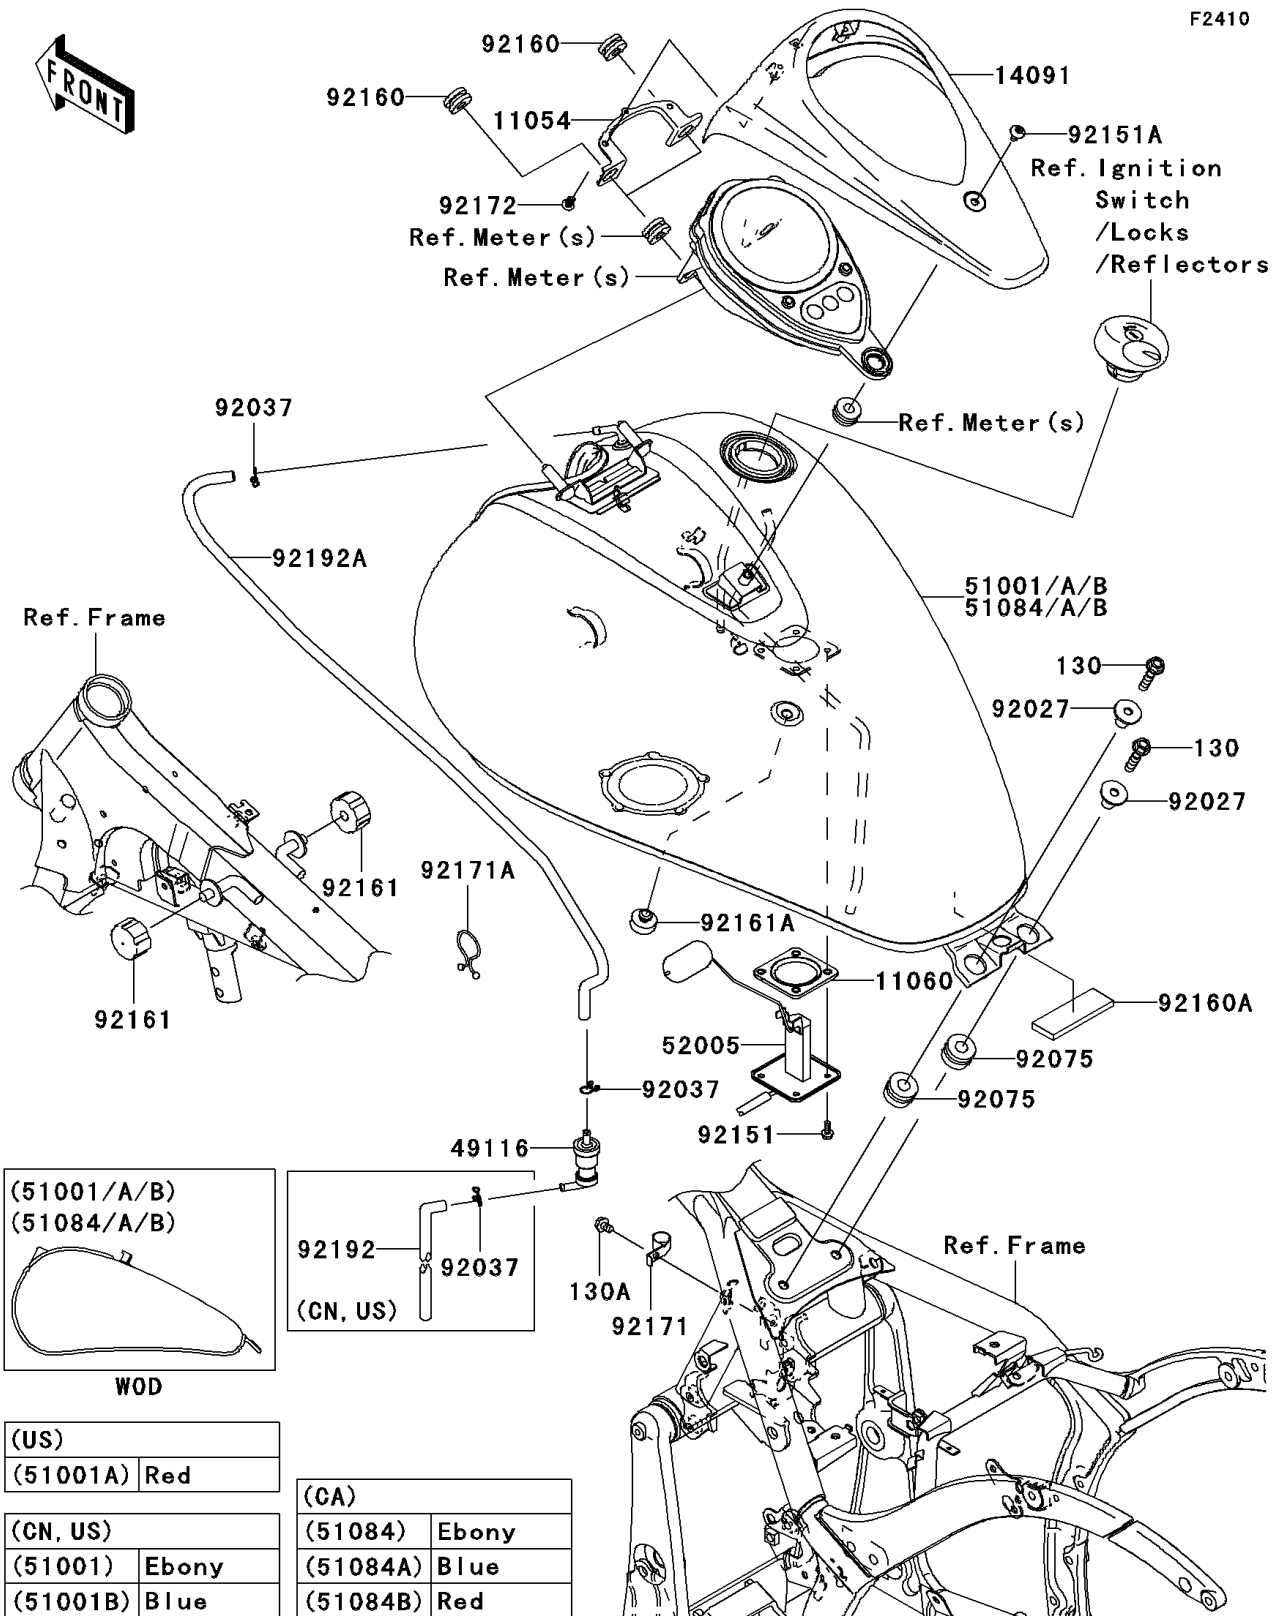

2007 Vulcan® 900 Custom PARTS DIAGRAM

Fuel Tank (C7F)

(US)	
(51001A)	Red

(CN, US)	
(51001)	Ebony
(51001B)	Blue

(CA)	
(51084)	Ebony
(51084A)	Blue
(51084B)	Red

2007 Vulcan® 900 Custom PARTS LIST

Fuel Tank(C7F)

ITEM NAME	PART NUMBER	QUANTITY
BRACKET,METER,FR (Ref # 11054)	11054-0034	1
GASKET,FUEL GAUGE (Ref # 11060)	11060-1952	1
COVER,METER (Ref # 14091)	14091-0516	1
VALVE-ASSY,CHECK (Ref # 49116)	49116-0014	1
GAUGE,FUEL (Ref # 52005)	52005-0020	1
BOLT-FLANGED,8X30 (Ref # 130)	130BA0830	1
BOLT-FLANGED,6X10 (Ref # 130A)	130BB0610	1
COLLAR,L=19.3 (Ref # 92027)	92027-1780	1
DAMPER (Ref # 92075)	92075-1736	1
BOLT,5X12 (Ref # 92151)	92151-1599	1
BOLT,SOCKET,6X12 (Ref # 92151A)	92151-1940	1
DAMPER (Ref # 92160)	92160-1162	1
DAMPER (Ref # 92160A)	92160-1323	1
DAMPER,FUEL TANK (Ref # 92161)	92161-0293	1
DAMPER,SEAT (Ref # 92161A)	92161-1065	1
CLAMP (Ref # 92171)	92171-0595	1
CLAMP (Ref # 92171A)	92171-1185	1
SCREW,TAPPING,5X14 (Ref # 92172)	92172-0006	1
TUBE,FUEL TANK-VALVE (Ref # 92192A)	92192-0303	1
TANK-COMP-FUEL,EBONY (Ref # 51001)	51001-0146-H8	1
TANK-COMP-FUEL,C.F.RED (Ref # 51001A)	51001-0146-816	1
TANK-COMP-FUEL,C.P.BLUE (Ref # 51001B)	51001-0179-723	1
TANK-COMP-FUEL,EBONY (Ref # 51084)	51084-5406-H8	1
TANK-COMP-FUEL,C.P.BLUE (Ref # 51084A)	51084-5406-723	1
TANK-COMP-FUEL,C.F.RED (Ref # 51084B)	51084-5406-816	1
CLAMP,TUBE (Ref # 92037)	92037-147	2
TUBE,TANK-SEPARATOR,BLUE (Ref # 92192)	92192-0215	1