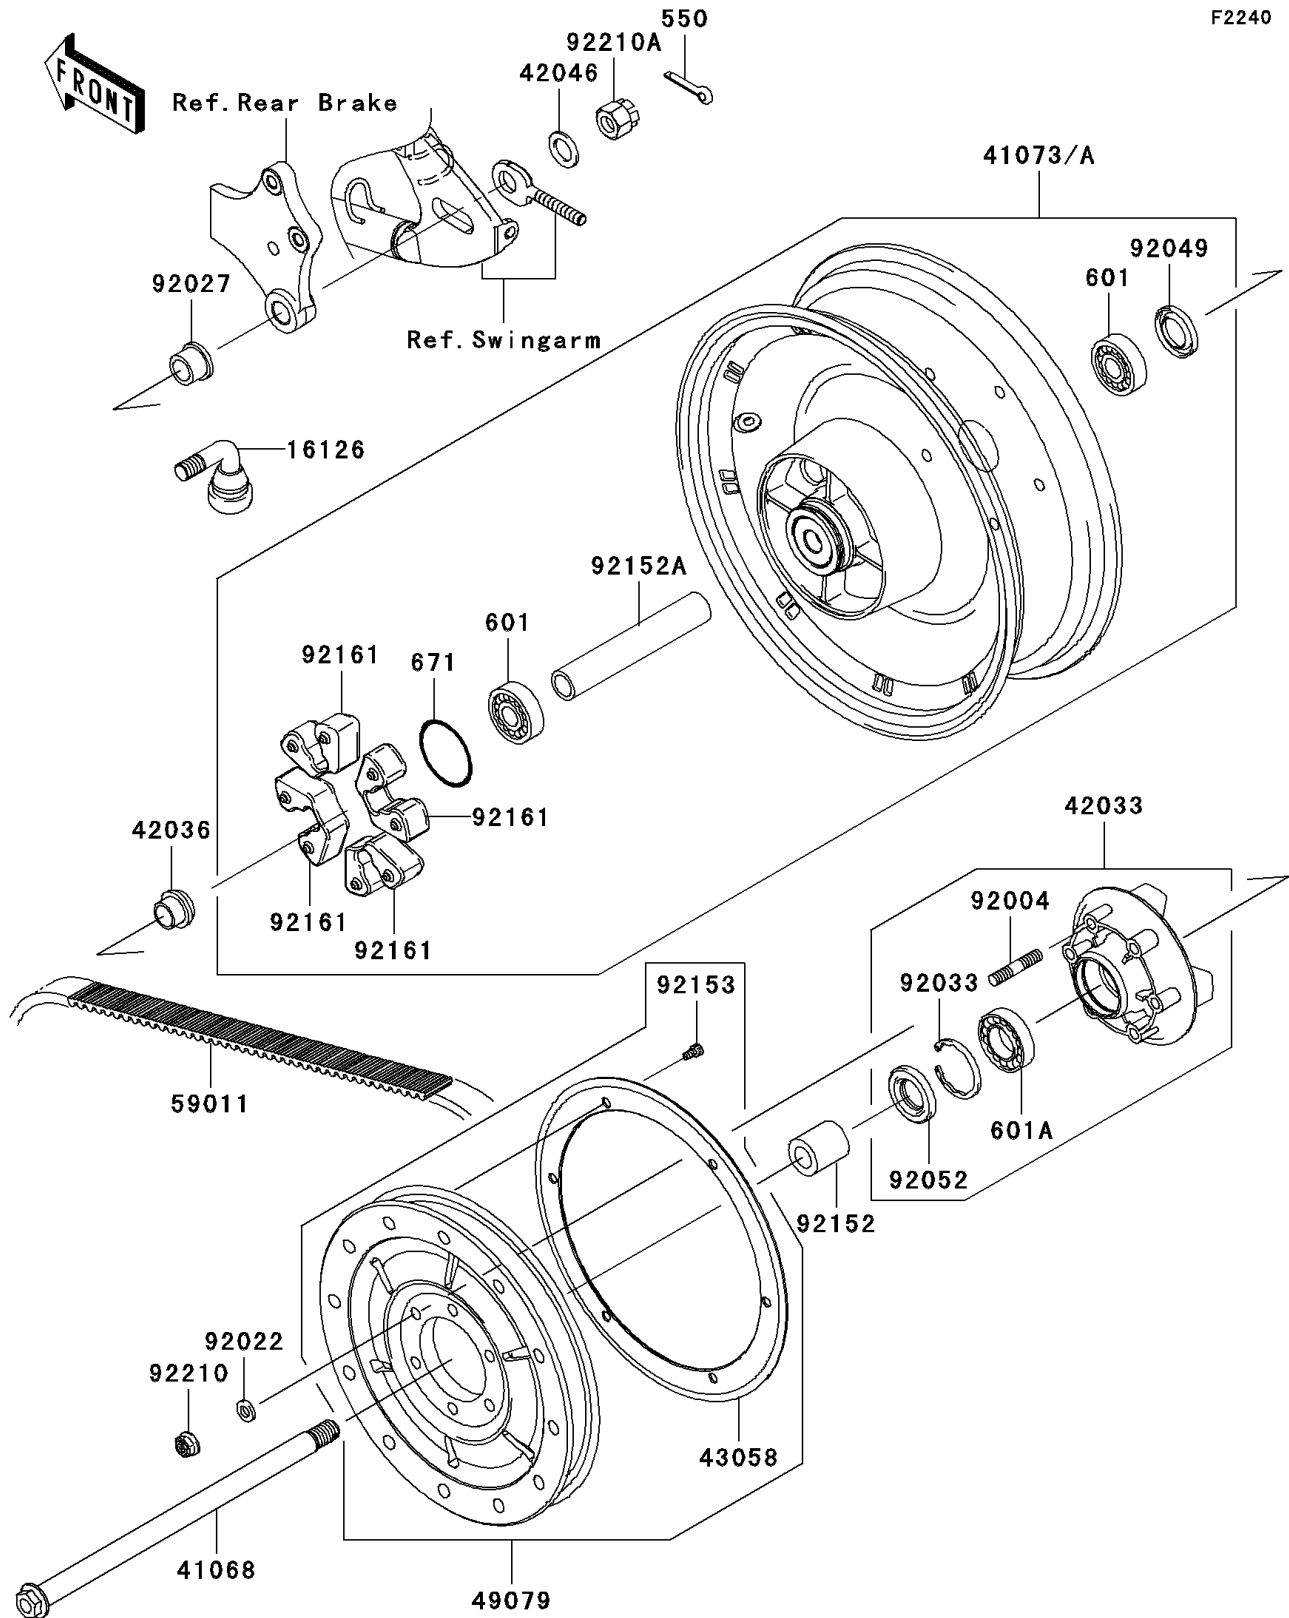

2007 Vulcan® 900 Custom PARTS DIAGRAM

Rear Wheel/Chain

2007 Vulcan® 900 Custom PARTS LIST

Rear Wheel/Chain

ITEM NAME	PART NUMBER	QUANTITY
PIN-COTTER,4.0X35 (Ref # 550)	550AA4035	1
BEARING-BALL,6204UUC3 (Ref # 601)	601B6204UU	1
BEARING-BALL (Ref # 601A)	601B6205UU	1
O RING,60MM (Ref # 671)	671B2560	1
VALVE,TIRE (Ref # 16126)	16126-0036	1
AXLE,RR (Ref # 41068)	41068-0057	1
WHEEL-ASSY,RR (Ref # 41073)	41073-0083	1
COUPLING-ASSY,RR HUB (Ref # 42033)	42033-0022	1
SLEEVE,RR HUB,L=23 (Ref # 42036)	42036-1251	1
WASHER,21X33X2.6 (Ref # 42046)	42046-003	1
RING,REAR PULLEY (Ref # 43058)	43058-0011	1
PULLEY-BELT (Ref # 49079)	49079-0011	1
BELT,DRIVE,153T (Ref # 59011)	59011-0013	1
STUD,10X35 (Ref # 92004)	92004-0016	1
WASHER,10.5X19X3.2 (Ref # 92022)	92022-1820	1
COLLAR,RR AXLE,L=21.5 (Ref # 92027)	92027-1902	1
RING-SNAP,52MM (Ref # 92033)	92033-1043	1
SEAL-OIL,BJN28475 (Ref # 92049)	92049-1056	1
SEAL-OIL,TWC35527 (Ref # 92052)	92052-006	1
COLLAR,RR AXLE,LH,L=38.6 (Ref # 92152)	92152-0350	1
COLLAR,REAR BRAKE DRUM,L=166.4 (Ref # 92152A)	92152-0351	1
BOLT,SOCKET,6X12 (Ref # 92153)	92153-1525	1
DAMPER,SHOCK,RR HUB (Ref # 92161)	92161-0466	1
NUT,LOCK,FLANGED,10MM (Ref # 92210)	92210-0276	1
NUT,CASTLE,18MM (Ref # 92210A)	92210-1134	1