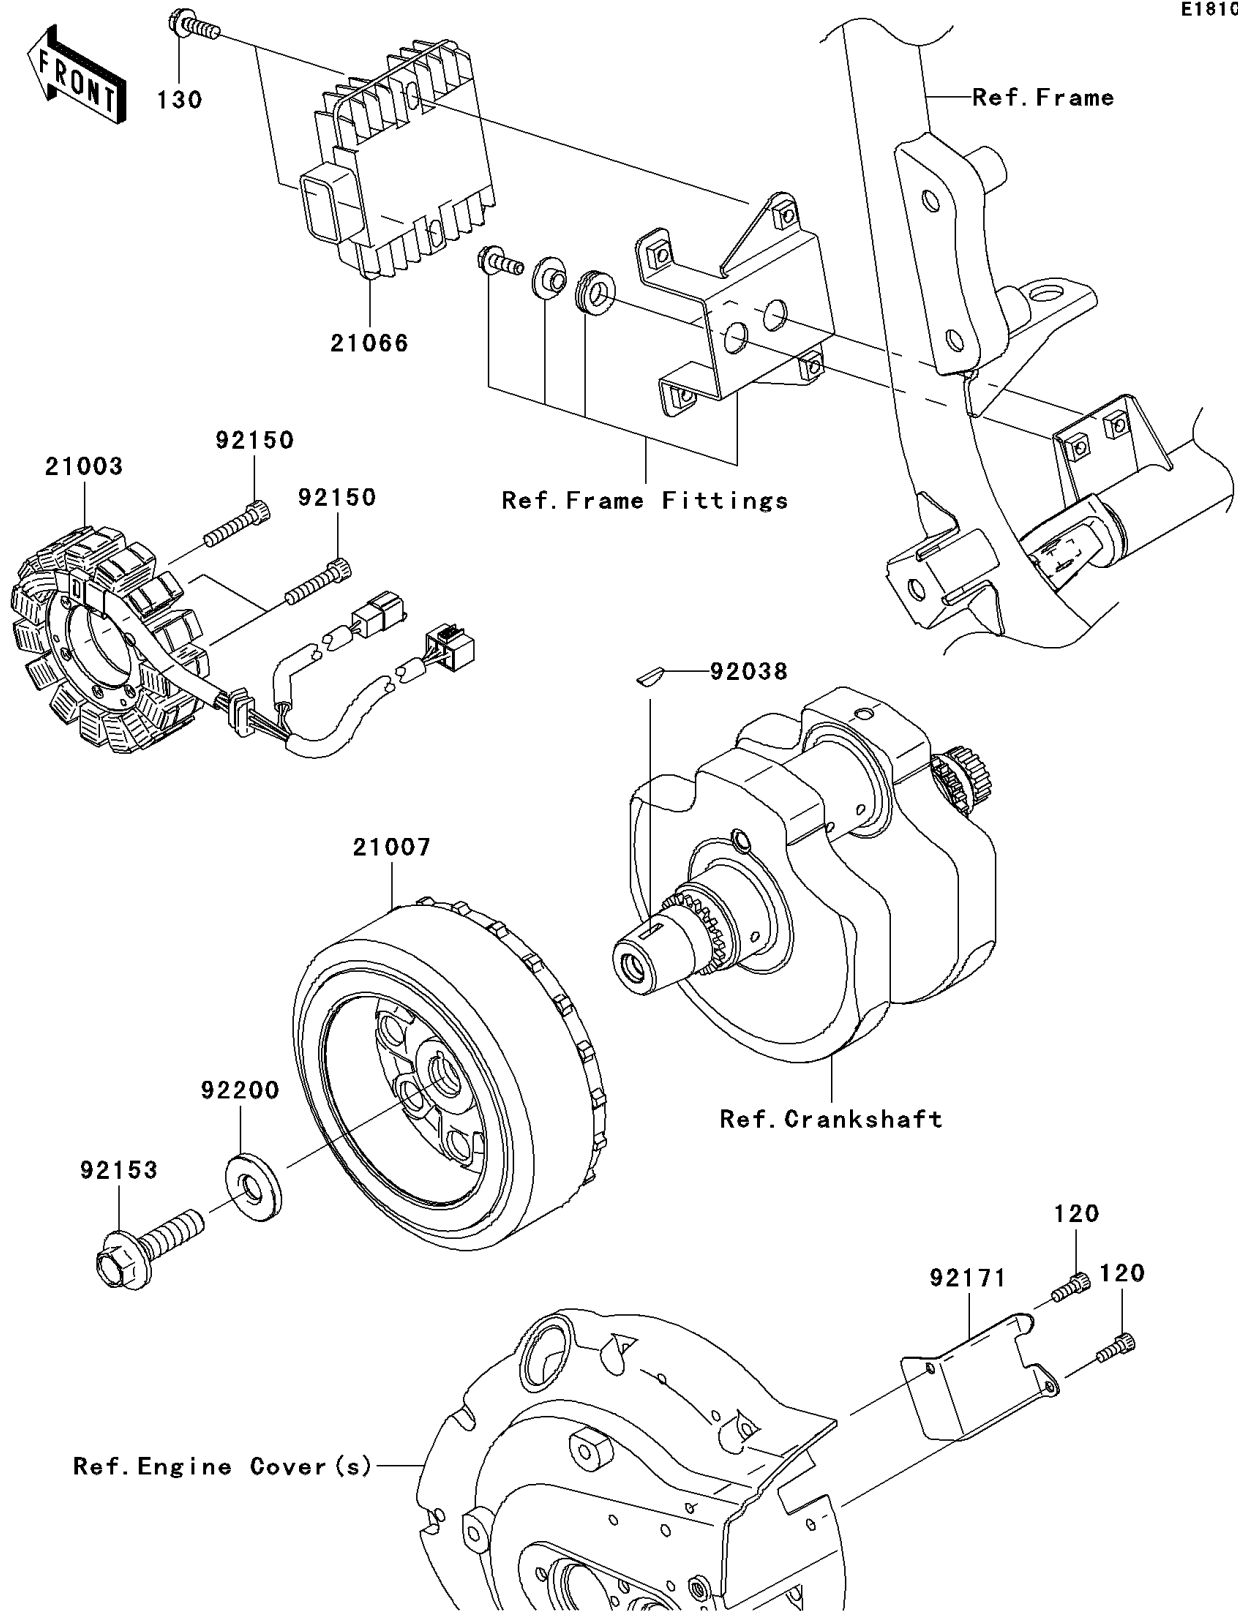

## 2007 Vulcan® 900 Custom PARTS DIAGRAM

Generator

E1810

## 2007 Vulcan® 900 Custom PARTS LIST

Generator

ITEM NAME	PART NUMBER	QUANTITY
BOLT-SOCKET,5X14 (Ref # 120)	120CA0514	1
BOLT-FLANGED,6X20 (Ref # 130)	130BB0620	1
STATOR (Ref # 21003)	21003-0053	1
ROTOR (Ref # 21007)	21007-0076	1
REGULATOR-VOLTAGE (Ref # 21066)	21066-1127	1
KEY,WOODRUFF (Ref # 92038)	92038-001	1
BOLT,SOCKET,6X30 (Ref # 92150)	92150-1433	1
BOLT,FLANGED,12X45 (Ref # 92153)	92154-1357	1
CLAMP (Ref # 92171)	92171-0563	1
WASHER,12X33X5 (Ref # 92200)	92200-0220	1