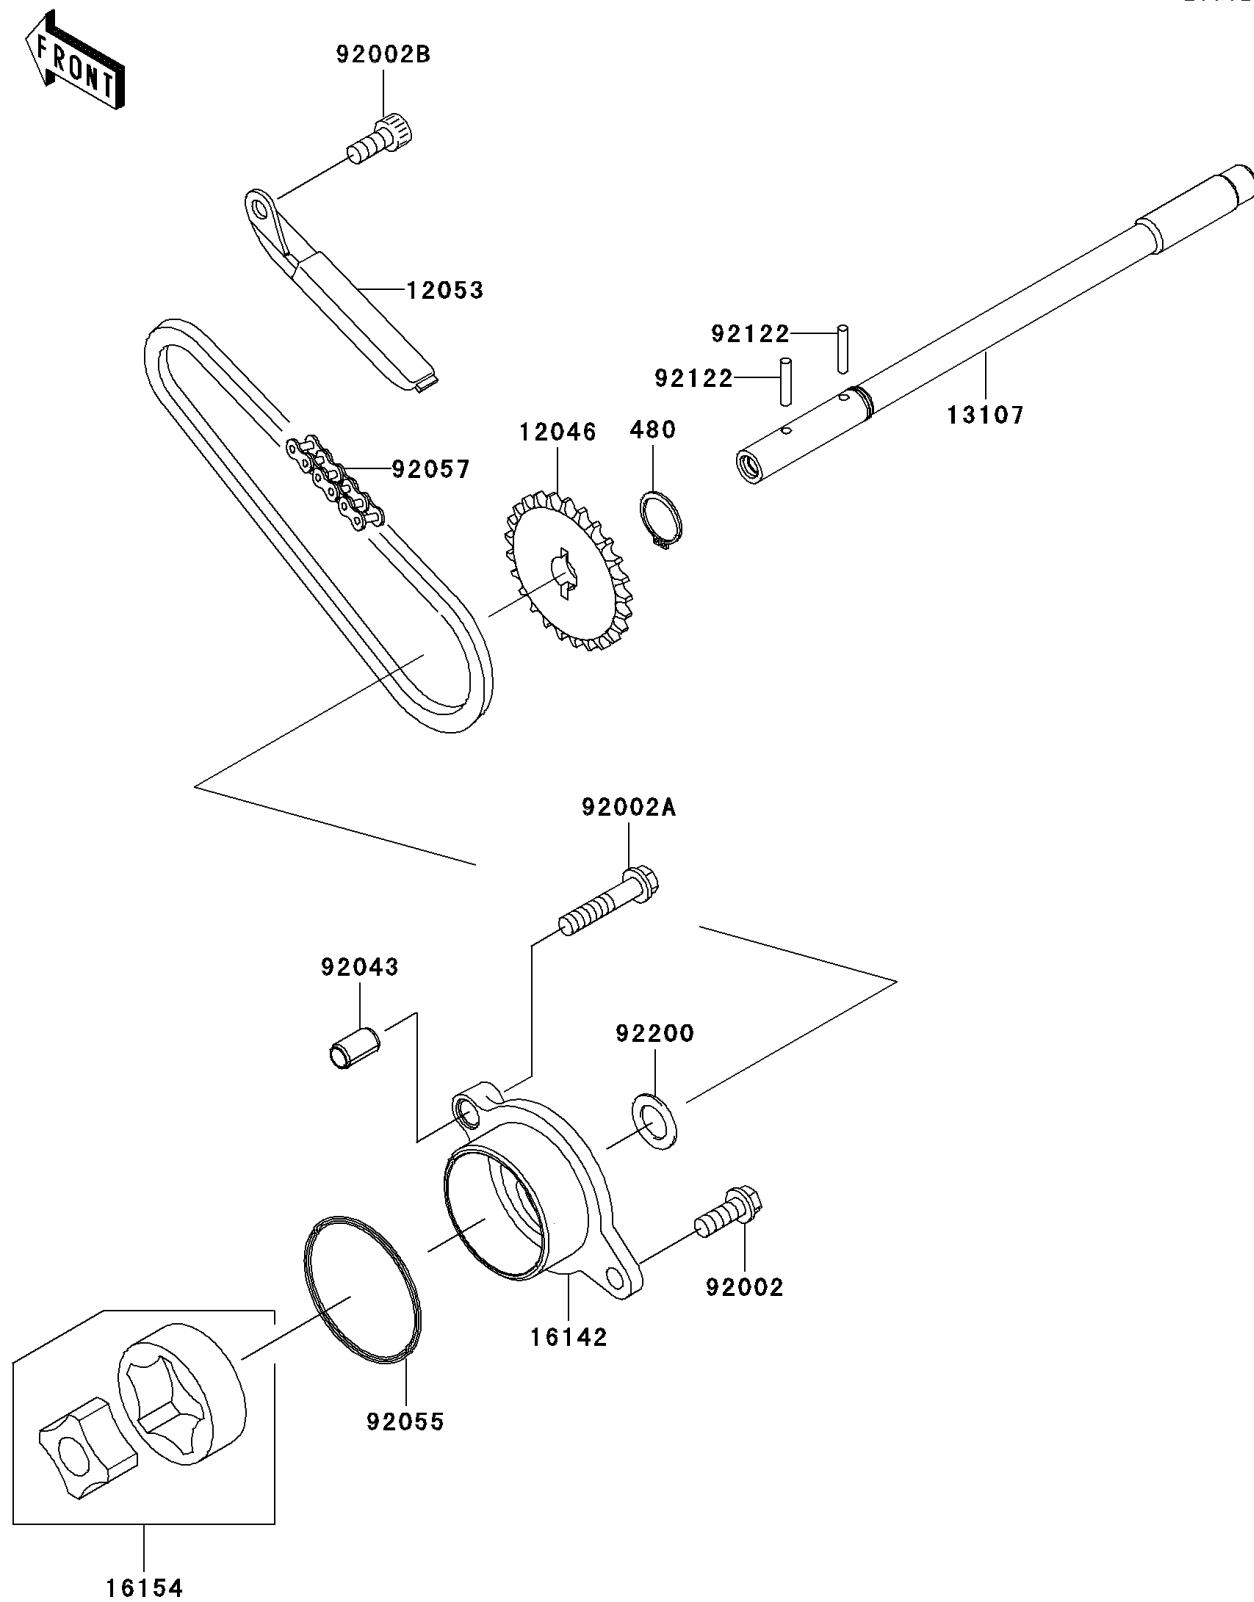

## 2007 Vulcan® 900 Custom PARTS DIAGRAM

Oil Pump

E1712

## 2007 Vulcan® 900 Custom PARTS LIST

Oil Pump

ITEM NAME	PART NUMBER	QUANTITY
CIRCLIP-TYPE-C,11MM (Ref # 480)	480J1100	1
SPROCKET,24T (Ref # 12046)	12046-0045	1
GUIDE-CHAIN (Ref # 12053)	12053-0070	1
SHAFT (Ref # 13107)	13107-0116	1
COVER-PUMP,OIL (Ref # 16142)	16142-0028	1
ROTOR-PUMP,40.56X18 (Ref # 16154)	16154-1056	1
BOLT,6X16 (Ref # 92002)	92002-1439	1
BOLT,6X30 (Ref # 92002A)	92002-1534	1
BOLT,SOCKET,6X14 (Ref # 92002B)	92002-1592	1
PIN,6.2X8X14 (Ref # 92043)	92043-1263	1
RING-O,44.7X2.4 (Ref # 92055)	92055-1279	1
CHAIN,DID 25H,54LE (Ref # 92057)	92057-0113	1
ROLLER,3X15.8 (Ref # 92122)	92122-1126	1
WASHER (Ref # 92200)	92200-1009	1