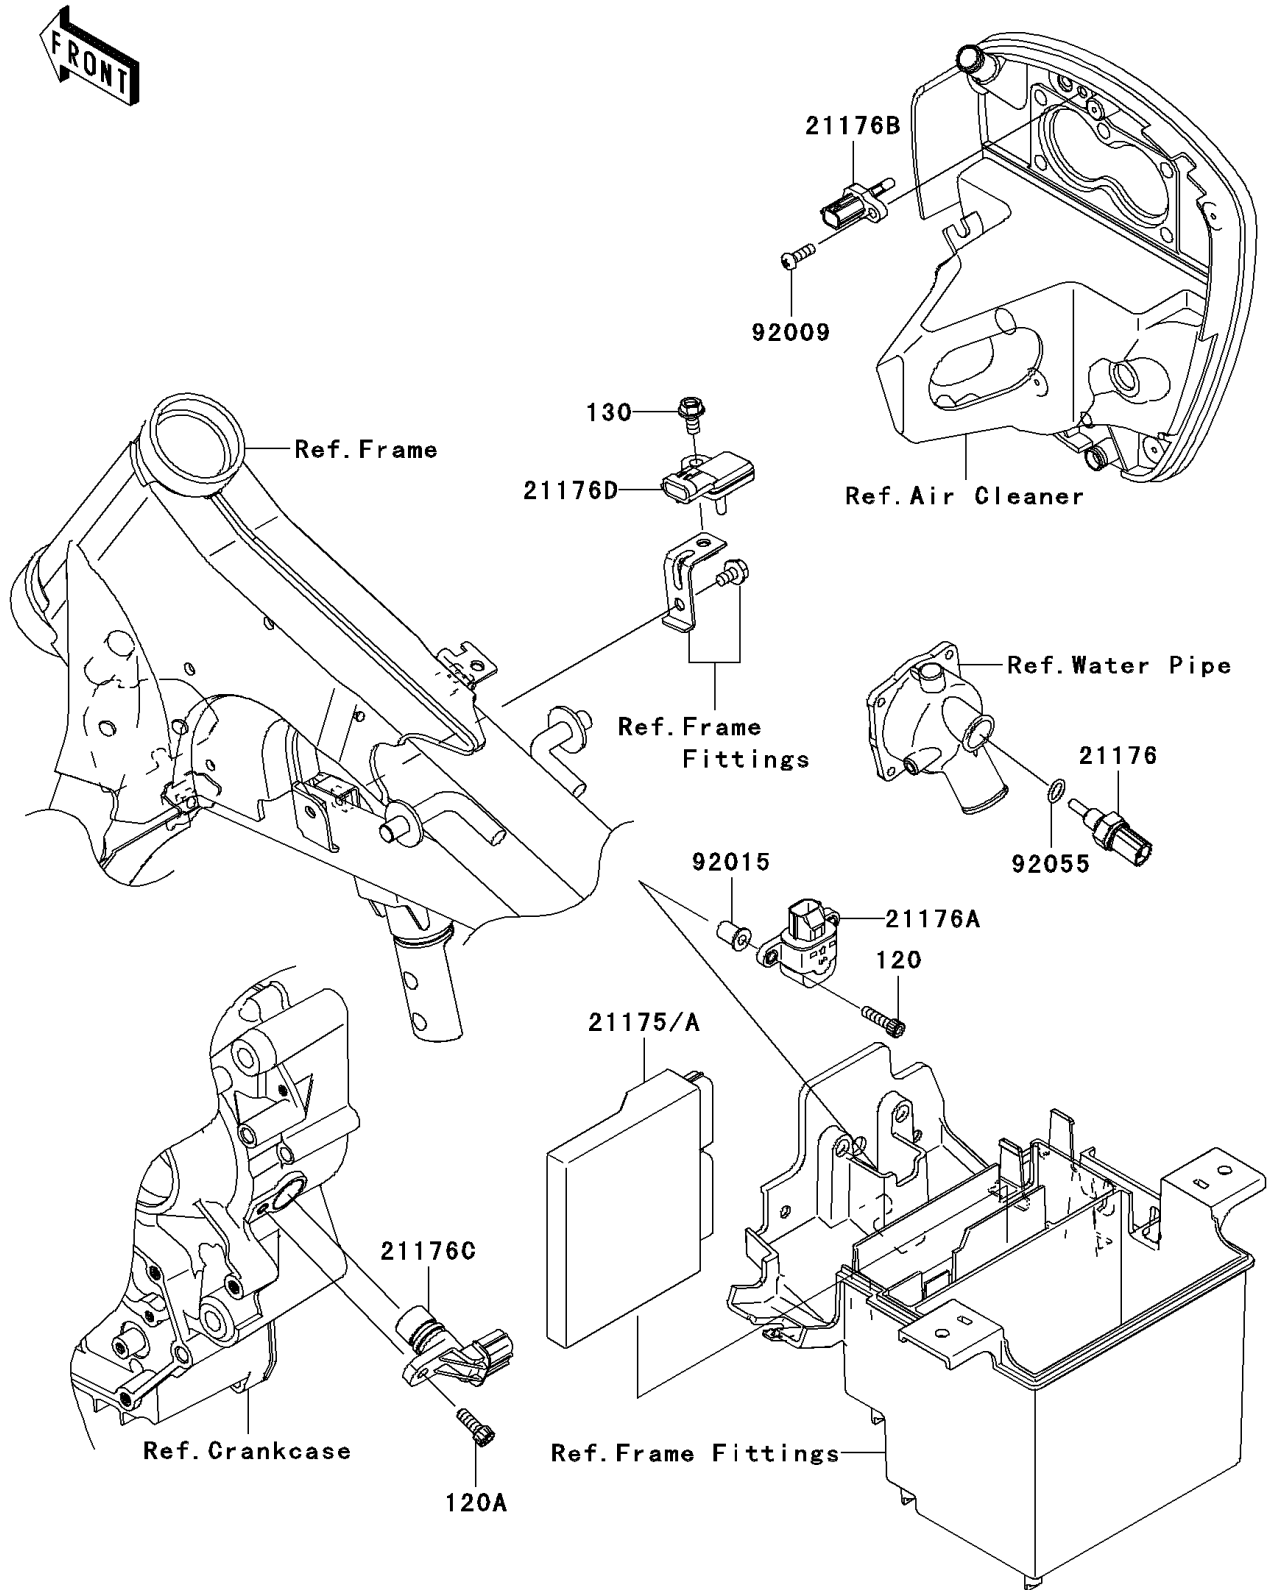

2007 Vulcan® 900 Custom PARTS DIAGRAM

Fuel Injection

E1530

2007 Vulcan® 900 Custom PARTS LIST

Fuel Injection

| ITEM NAME | PART NUMBER | QUANTITY |
|---------------------------------------|-------------|----------|
| BOLT-SOCKET,5X20 (Ref # 120) | 120CB0520 | 1 |
| BOLT-SOCKET,6X16 (Ref # 120A) | 120CB0616 | 1 |
| BOLT-FLANGED,6X12 (Ref # 130) | 130BB0612 | 1 |
| CONTROL UNIT-ELECTRONIC (Ref # 21175) | 21175-0133 | 1 |
| SENSOR,WATER TEMP (Ref # 21176) | 21176-0009 | 1 |
| SENSOR (Ref # 21176A) | 21176-0025 | 1 |
| SENSOR,AIR TEMPERATURE (Ref # 21176B) | 21176-0048 | 1 |
| SENSOR,SPEED (Ref # 21176C) | 21176-0054 | 1 |
| SENSOR,PRESSURE (Ref # 21176D) | 21176-0058 | 1 |
| SCREW,TAPPING,5X16 (Ref # 92009) | 92009-1984 | 1 |
| NUT,WELL,5MM (Ref # 92015) | 92015-1757 | 1 |
| RING-O,9.5X1.9 (Ref # 92055) | 92055-0016 | 1 |