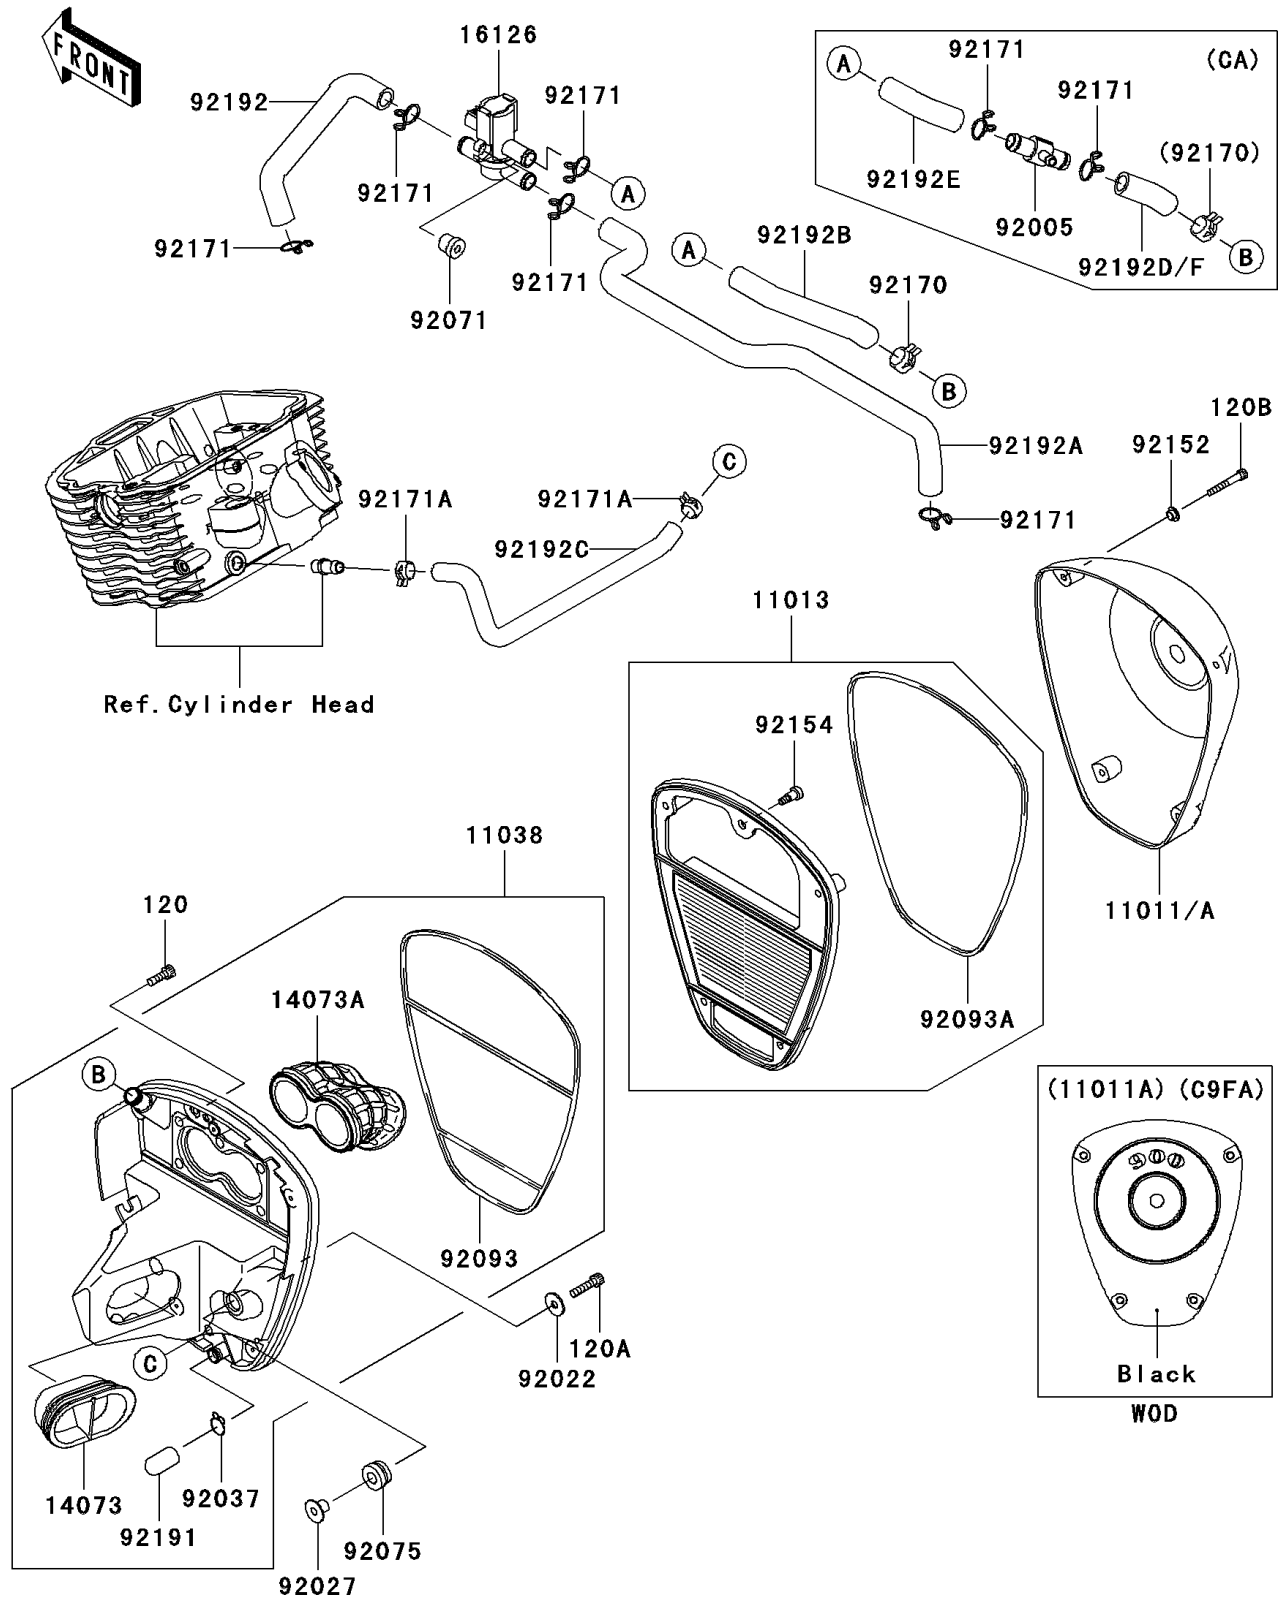

2007 Vulcan® 900 Custom PARTS DIAGRAM

Air Cleaner

E1130

2007 Vulcan® 900 Custom PARTS LIST

Air Cleaner

ITEM NAME	PART NUMBER	QUANTITY
BOLT-SOCKET,6X18 (Ref # 120)	120CA0618	1
BOLT-SOCKET,6X25 (Ref # 120A)	120CA0625	1
BOLT-SOCKET,5X35 (Ref # 120B)	120R0535	1
CASE-AIR FILTER (Ref # 11011)	11011-0080	1
ELEMENT-AIR FILTER (Ref # 11013)	11013-0015	1
CASE-ASSY-AIR FILTER (Ref # 11038)	11038-0015	1
DUCT,INTAKE (Ref # 14073)	14073-0103	1
DUCT,THROTTLE BODY (Ref # 14073A)	14073-0104	1
VALVE,AIR SWITCHING (Ref # 16126)	16126-1437	1
WASHER,6.5X20X1.6 (Ref # 92022)	92022-1557	1
COLLAR,L=12 (Ref # 92027)	92027-1062	1
CLAMP,14.5MM (Ref # 92037)	92037-1900	1
GROMMET (Ref # 92071)	92071-0026	1
DAMPER,RUBBER (Ref # 92075)	92075-1123	1
SEAL (Ref # 92093)	92093-0054	1
SEAL (Ref # 92093A)	92093-0057	1
COLLAR (Ref # 92152)	92152-0451	1
BOLT,SOCKET,5X16.5 (Ref # 92154)	92154-0120	1
CLAMP (Ref # 92170)	92170-1989	1
CLAMP (Ref # 92171A)	92171-1441	1
TUBE (Ref # 92191)	92191-1704	1
TUBE,ASV-FR HEAD (Ref # 92192)	92192-0266	1
TUBE,ASV-RR HEAD (Ref # 92192A)	92192-0267	1
TUBE,BLOWBY (Ref # 92192C)	92192-0269	1
FITTING (Ref # 92005)	92005-0054	1
CLAMP (Ref # 92171)	92171-0790	2
TUBE,A/C-ASV (Ref # 92192B)	92192-0268	1
TUBE,A/C-FITTING (Ref # 92192D)	92192-0344	1
TUBE,ASV-FITTING (Ref # 92192E)	92192-0345	1