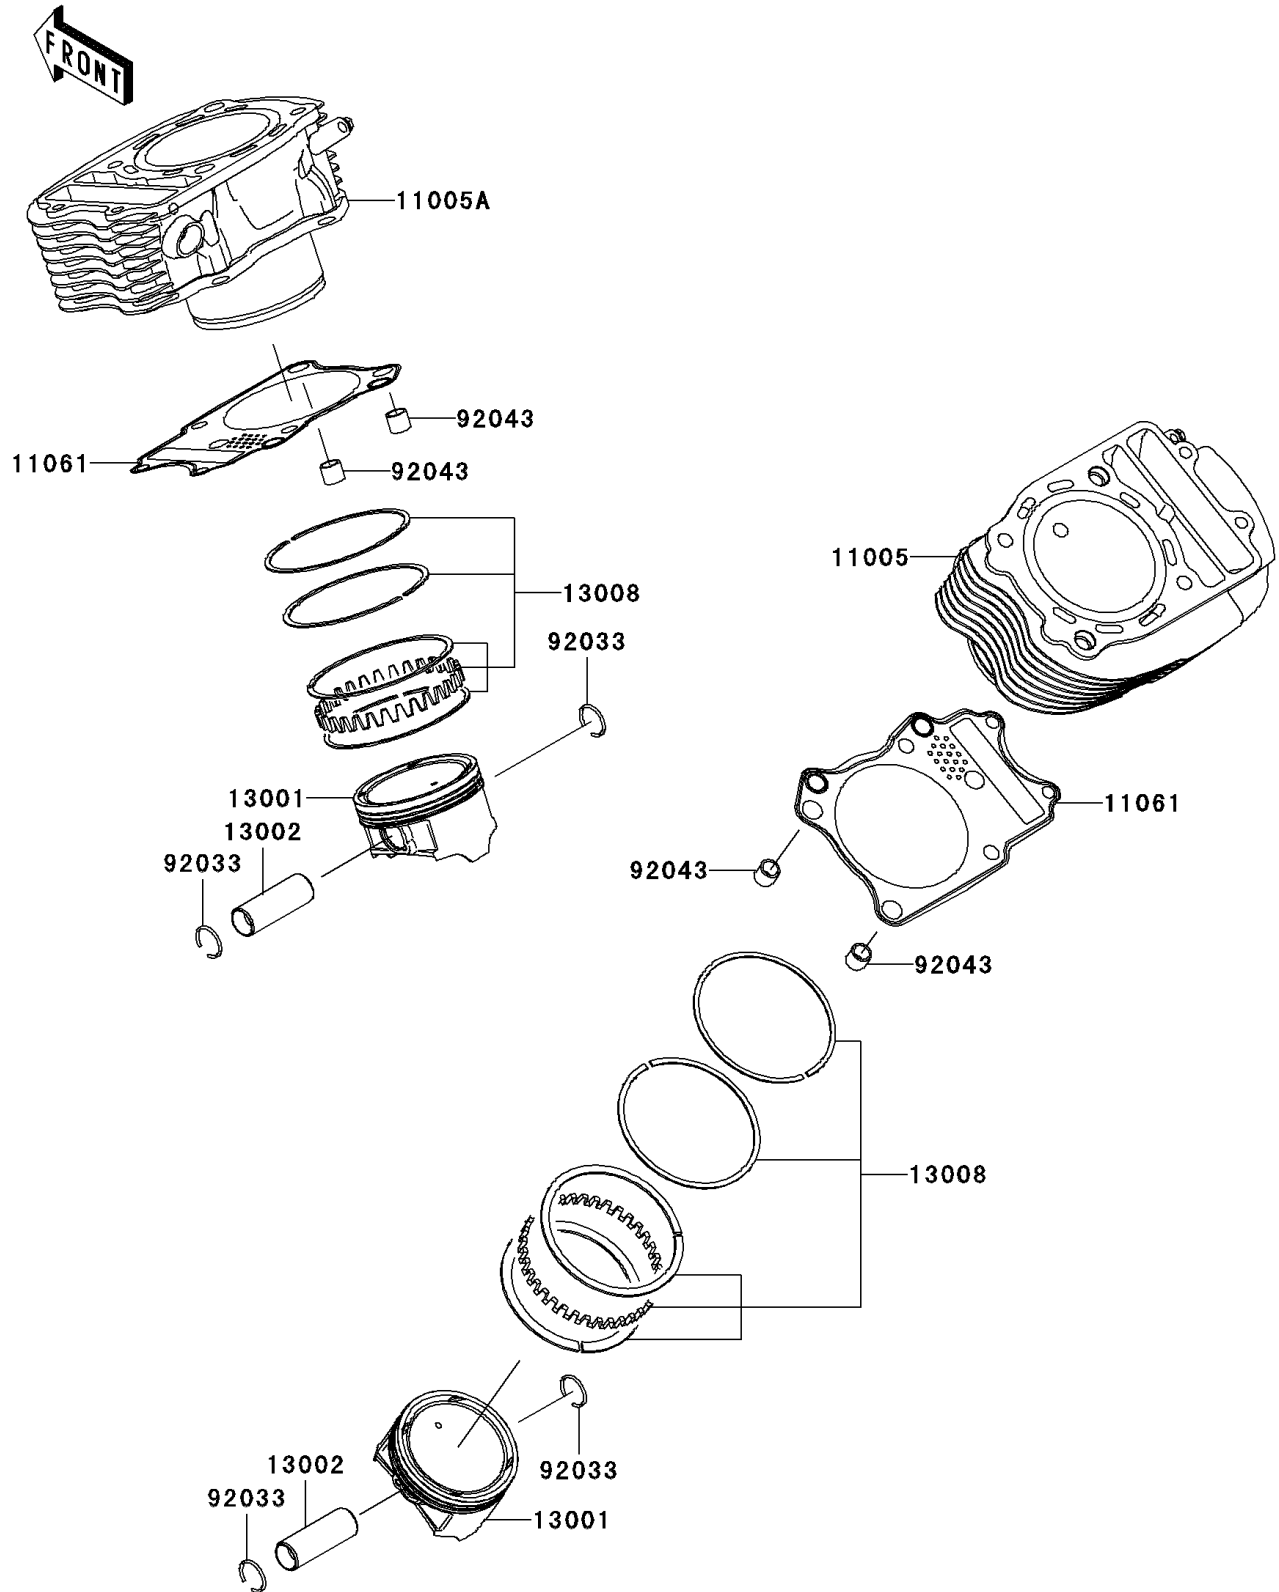

2007 Vulcan® 900 Custom PARTS DIAGRAM

Cylinder/Piston(s)

E1120

2007 Vulcan® 900 Custom PARTS LIST

Cylinder/Piston(s)

ITEM NAME	PART NUMBER	QUANTITY
CYLINDER-ENGINE,RR (Ref # 11005)	11005-0062	1
CYLINDER-ENGINE,FR (Ref # 11005A)	11005-0085	1
GASKET,CYLINDER BASE (Ref # 11061)	11061-0284	1
PISTON-ENGINE (Ref # 13001)	13001-0067	1
PIN-PISTON (Ref # 13002)	13002-0011	1
RING-SET-PISTON (Ref # 13008)	13008-0021	1
RING-SNAP (Ref # 92033)	92033-1188	1
PIN,11X14X12.3 (Ref # 92043)	92043-1266	1