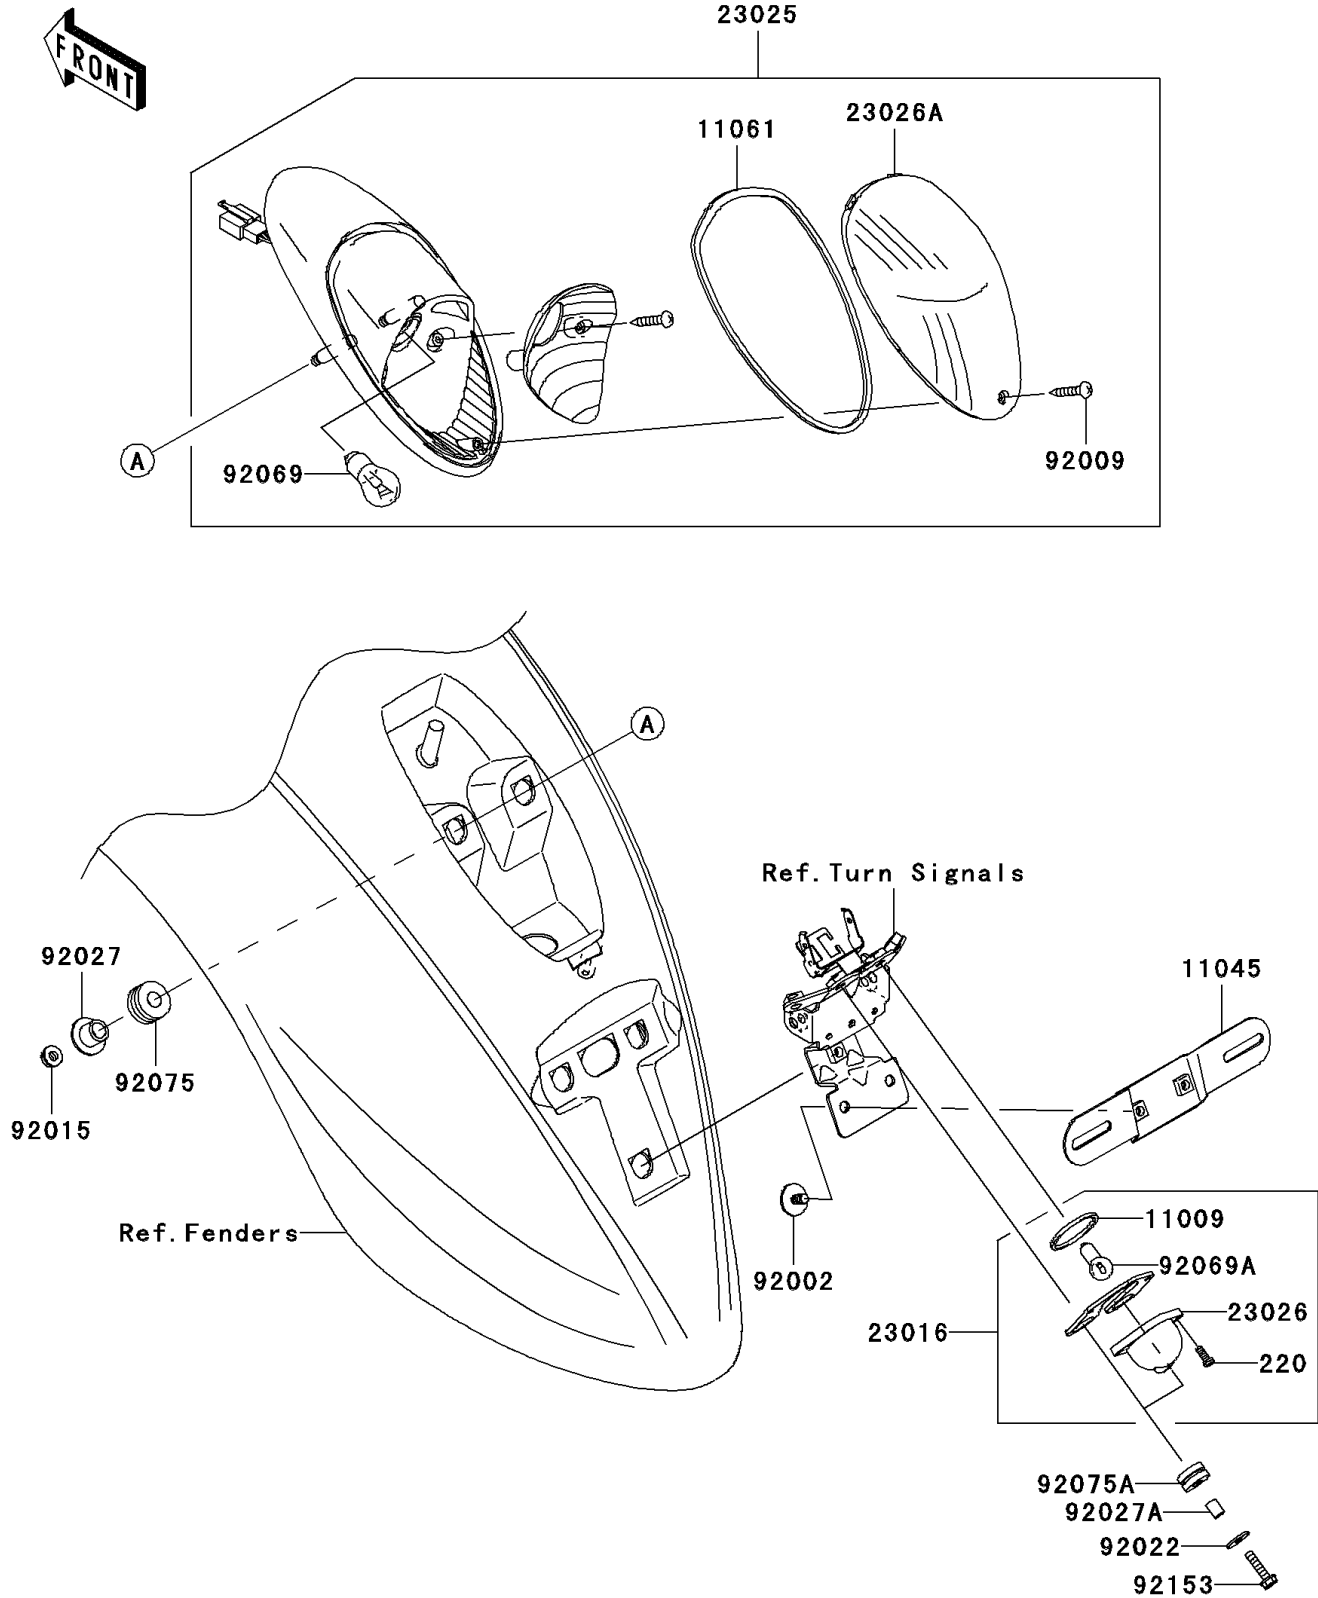

## 2006 Vulcan® 900 Classic LT PARTS DIAGRAM

Taillight(s)-(JKAVN2D1 7A011496)

F2720

## 2006 Vulcan® 900 Classic LT PARTS LIST

Taillight(s)-(JKAVN2D1 7A011496)

ITEM NAME	PART NUMBER	QUANTITY
SCREW-PAN-CROS,4X10 (Ref # 220)	220AA0410	1
GASKET,LICENSE PLATE LAMP (Ref # 11009)	11009-1372	1
BRACKET,LICENSE (Ref # 11045)	11045-1387	1
GASKET,TAIL LAMP LENS (Ref # 11061)	11061-1089	1
LAMP-ASSY,LICENSE (Ref # 23016)	23016-0007	1
LAMP-TAIL (Ref # 23025)	23025-0025	1
LENS,LAMP (Ref # 23026)	23026-1054	1
LENS,TAIL LAMP (Ref # 23026A)	23026-1246	1
BOLT,UPSET-WP,6X12 (Ref # 92002)	92002-1884	1
SCREW,TAPPING,4X16 (Ref # 92009)	92009-1966	1
NUT,FLANGED,6MM (Ref # 92015)	92015-1367	1
WASHER,6.5X20X1.6 (Ref # 92022)	92022-1557	1
COLLAR,L=13.1,BLACK (Ref # 92027)	92027-1450	1
COLLAR,6.8X10X12 (Ref # 92027A)	92027-162	1
BULB,12V 21/5W (Ref # 92069)	92069-063	1
BULB,12V 5W (Ref # 92069A)	92069-1055	1
DAMPER (Ref # 92075)	92075-1690	1
DAMPER (Ref # 92075A)	92075-209	1
BOLT,FLANGED,6X25 (Ref # 92153)	92153-0514	1