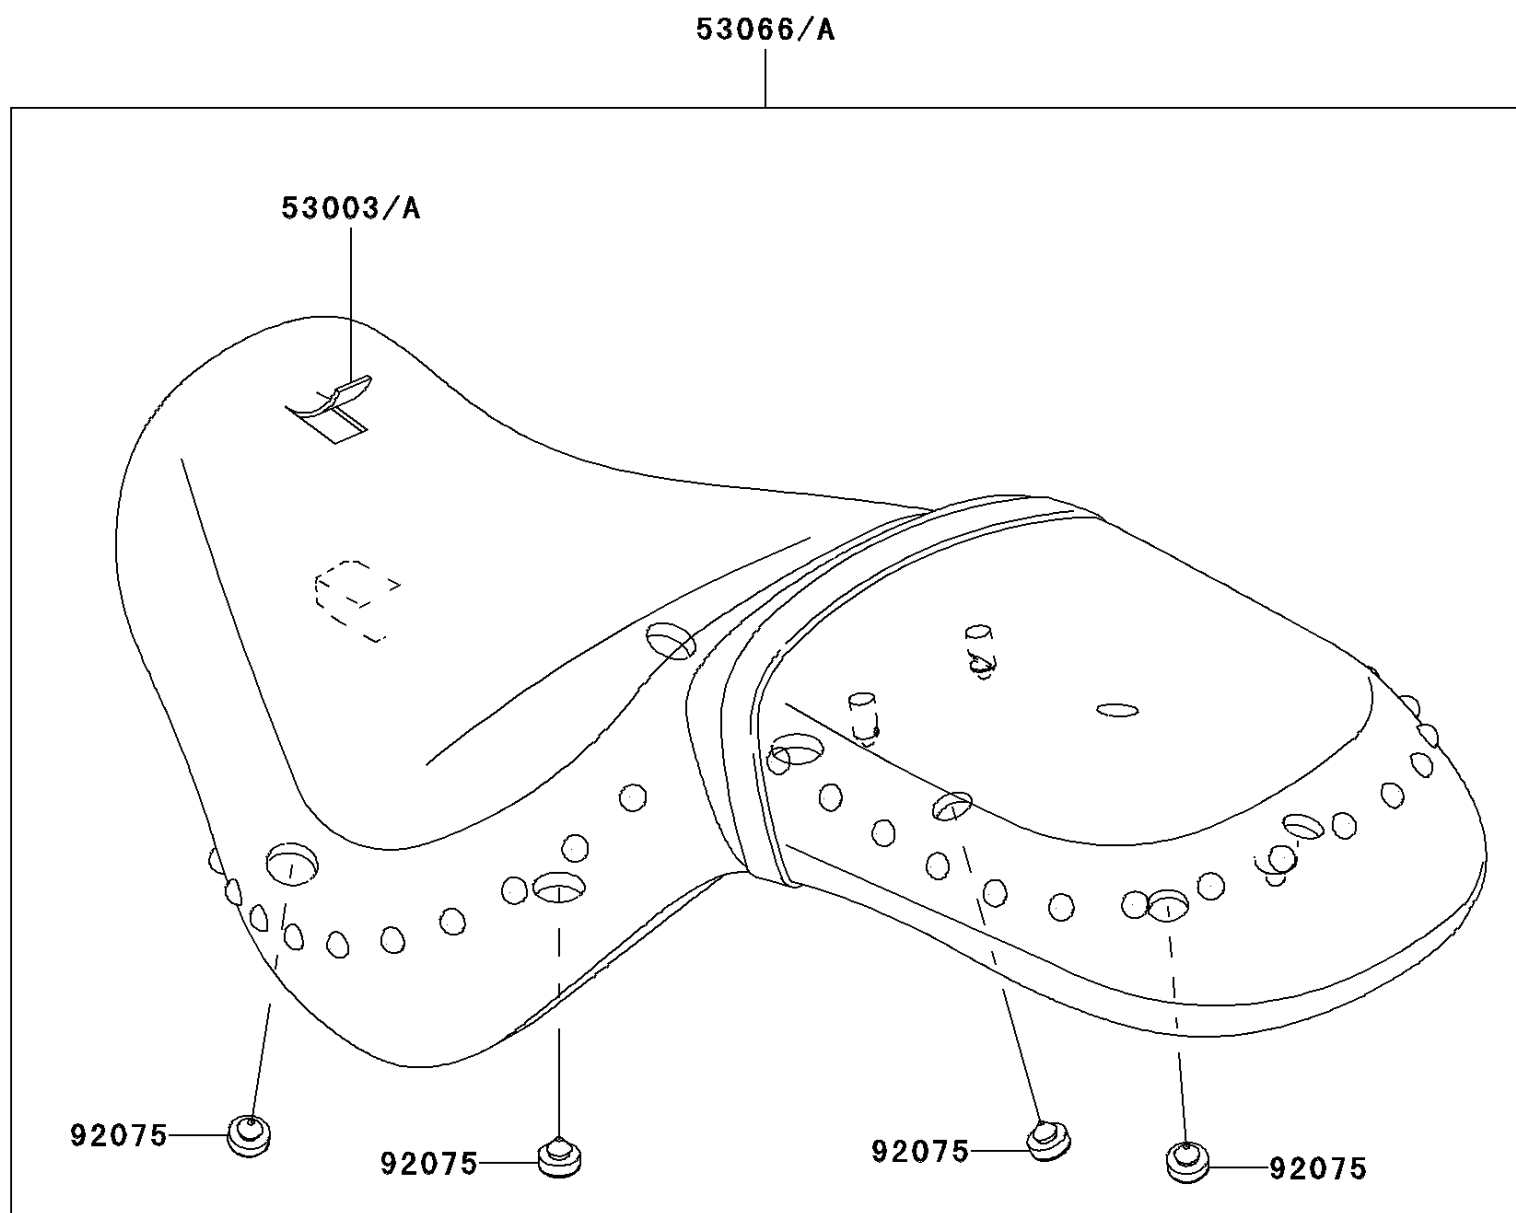

2006 Vulcan® 900 Classic LT PARTS DIAGRAM

Seat

F2510

2006 Vulcan® 900 Classic LT PARTS LIST

Seat

ITEM NAME	PART NUMBER	QUANTITY
LEATHER,SEAT,BLACK (Ref # 53003)	53003-0085-MA	1
SEAT-ASSY,DUAL,W/BAND,BLACK (Ref # 53066)	53066-0159-MA	1
DAMPER (Ref # 92075)	92075-1927	1