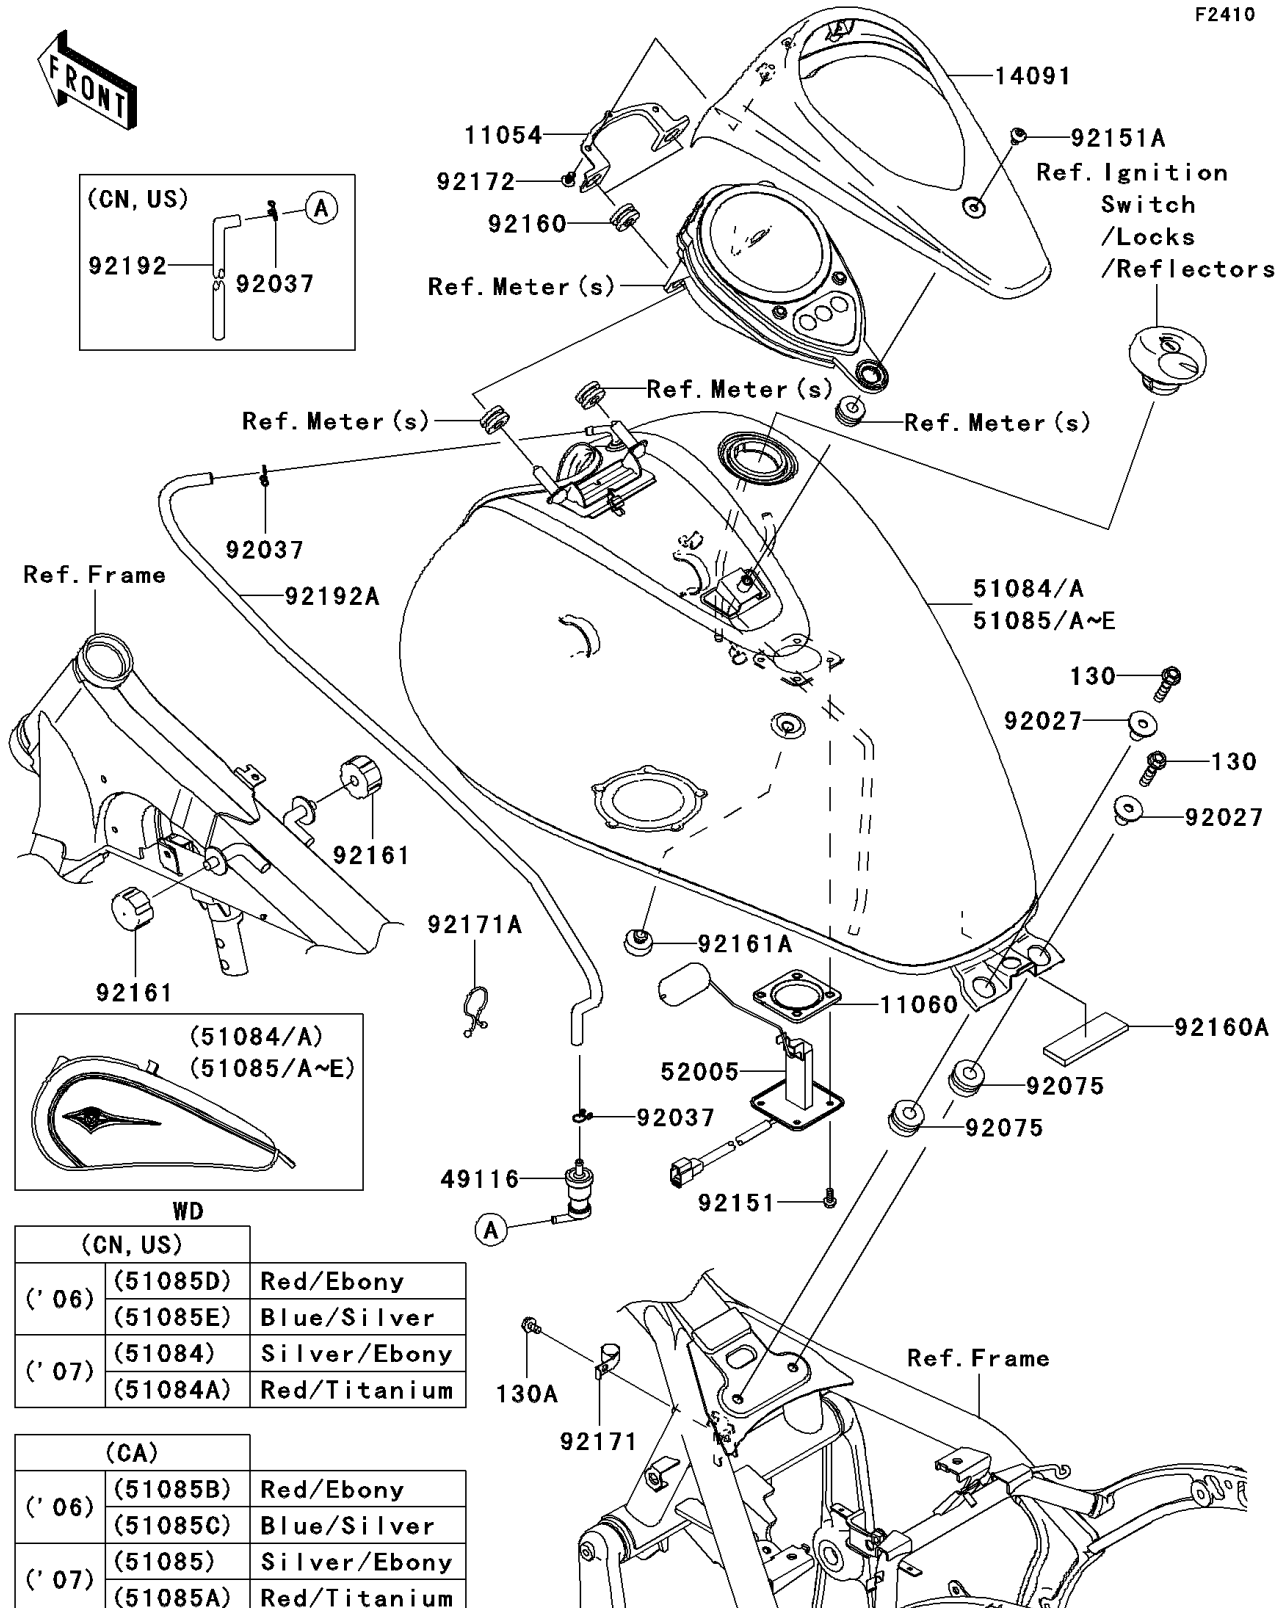

## 2006 Vulcan® 900 Classic LT PARTS DIAGRAM

Fuel Tank(D6F/D7F)

F2410

WD

(CN, US)		
'06)	(51085D)	Red/Ebony
	(51085E)	Blue/Silver
'07)	(51084)	Silver/Ebony
	(51084A)	Red/Titanium

(CA)		
'06)	(51085B)	Red/Ebony
	(51085C)	Blue/Silver
'07)	(51085)	Silver/Ebony
	(51085A)	Red/Titanium

## 2006 Vulcan® 900 Classic LT PARTS LIST

Fuel Tank(D6F/D7F)

ITEM NAME	PART NUMBER	QUANTITY
BRACKET,METER,FR (Ref # 11054)	11054-0034	1
GASKET,FUEL GAUGE (Ref # 11060)	11060-1952	1
COVER,METER (Ref # 14091)	14091-0516	1
VALVE-ASSY,CHECK (Ref # 49116)	49116-0014	1
GAUGE,FUEL (Ref # 52005)	52005-0020	1
COLLAR,L=19.3 (Ref # 92027)	92027-1780	1
DAMPER (Ref # 92075)	92075-1736	1
BOLT,5X12 (Ref # 92151)	92151-1599	1
BOLT-FLANGED,8X30 (Ref # 130)	130BA0830	1
BOLT-FLANGED,6X10 (Ref # 130A)	130BB0610	1
BOLT,SOCKET,6X12 (Ref # 92151A)	92151-1940	1
DAMPER (Ref # 92160)	92160-1162	1
DAMPER (Ref # 92160A)	92160-1323	1
DAMPER,FUEL TANK (Ref # 92161)	92161-0293	1
DAMPER,SEAT (Ref # 92161A)	92161-1065	1
CLAMP (Ref # 92171)	92171-0595	1
CLAMP (Ref # 92171A)	92171-1185	1
SCREW,TAPPING,5X14 (Ref # 92172)	92172-0006	1
TUBE,FUEL TANK-VALVE (Ref # 92192A)	92192-0303	1
TANK-COMP-FUEL,RED/EBONY (Ref # 51085B)	51085-5207-827	1
TANK-COMP-FUEL,BLUE/SILVER (Ref # 51085C)	51085-5208-728	1
TANK-COMP-FUEL,RED/EBONY (Ref # 51085D)	51085-5209-827	1
TANK-COMP-FUEL,BLUE/SILVER (Ref # 51085E)	51085-5210-728	1
CLAMP,TUBE (Ref # 92037)	92037-147	2
TUBE,TANK-SEPARATOR,BLUE (Ref # 92192)	92192-0215	1