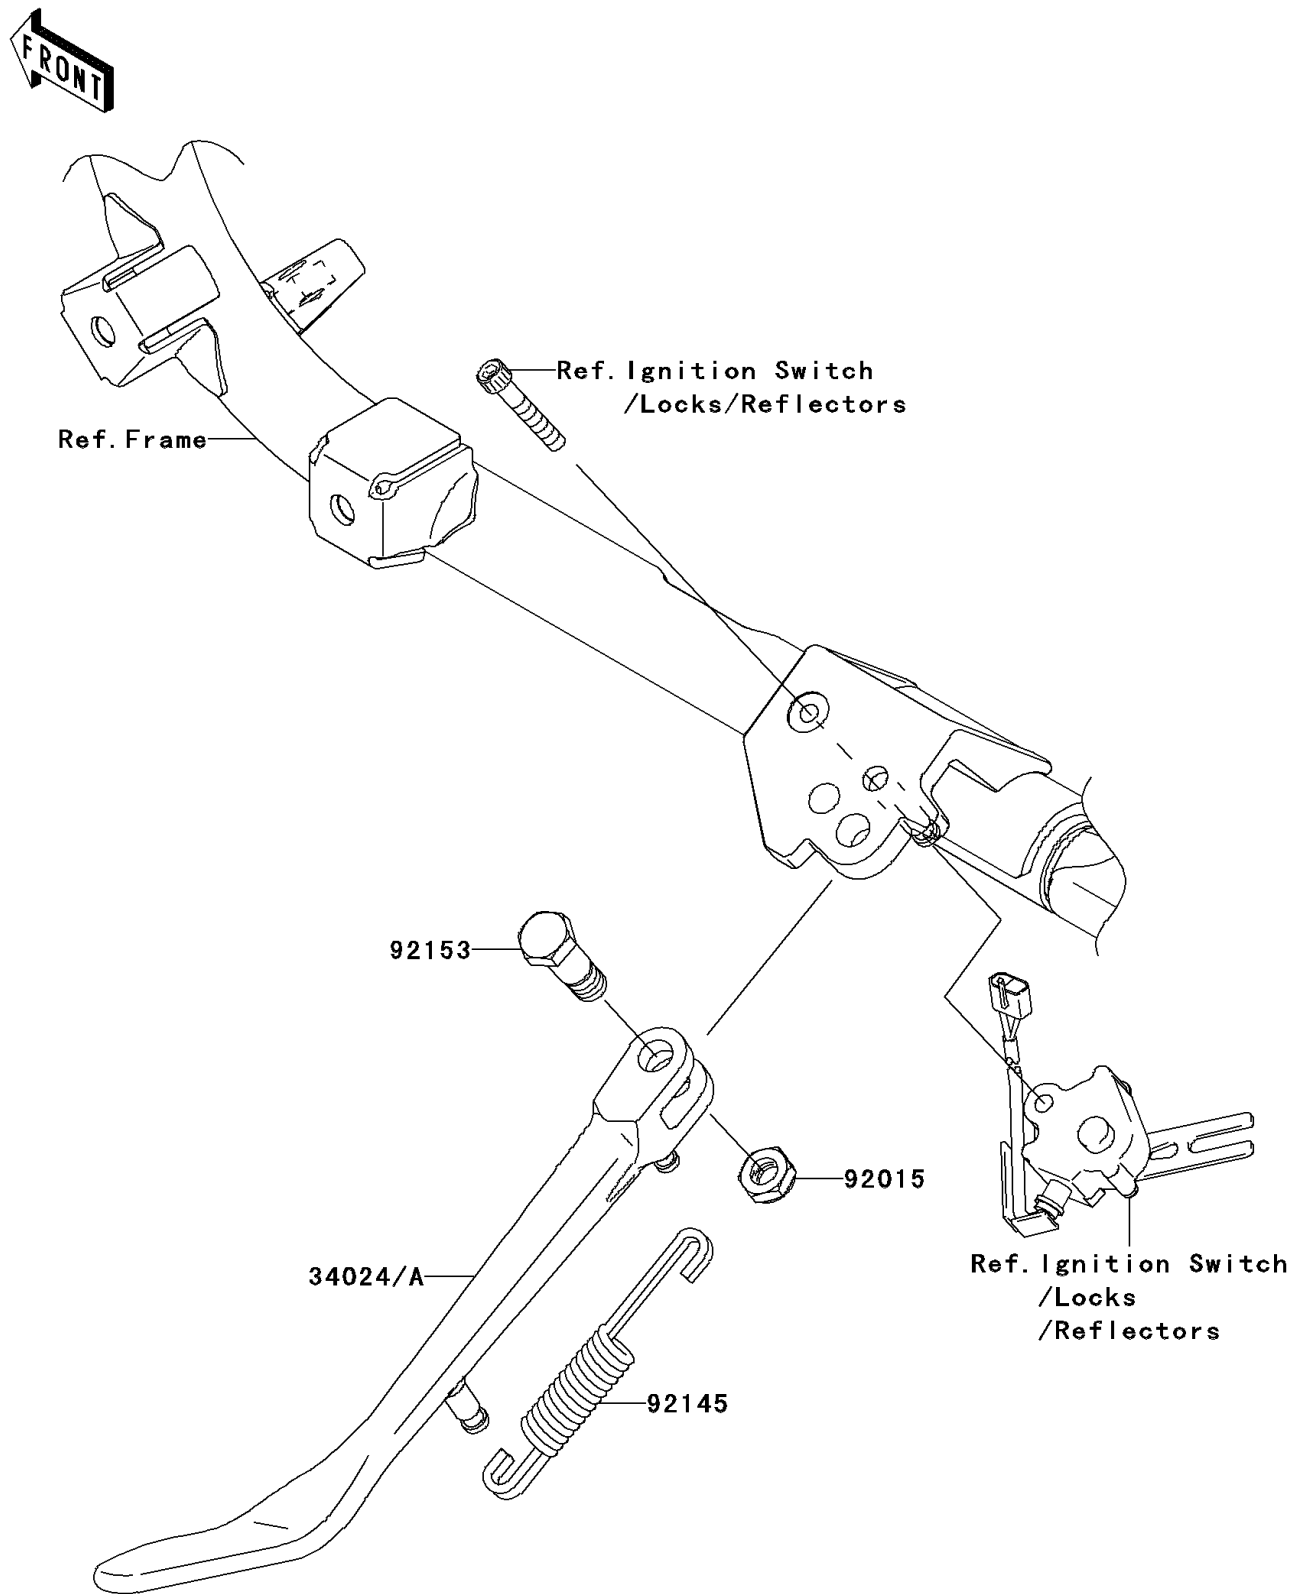

2006 Vulcan® 900 Classic LT PARTS DIAGRAM

Stand(s)

F2190

2006 Vulcan® 900 Classic LT PARTS LIST

Stand(s)

ITEM NAME	PART NUMBER	QUANTITY
STAND-SIDE (Ref # 34024)	34024-0014	1
NUT,LOCK,10MM,BLACK (Ref # 92015)	92015-1188	1
SPRING,SIDE STAND (Ref # 92145)	92145-0083	1
BOLT,SIDE STAND,10MM (Ref # 92153)	92153-1416	1