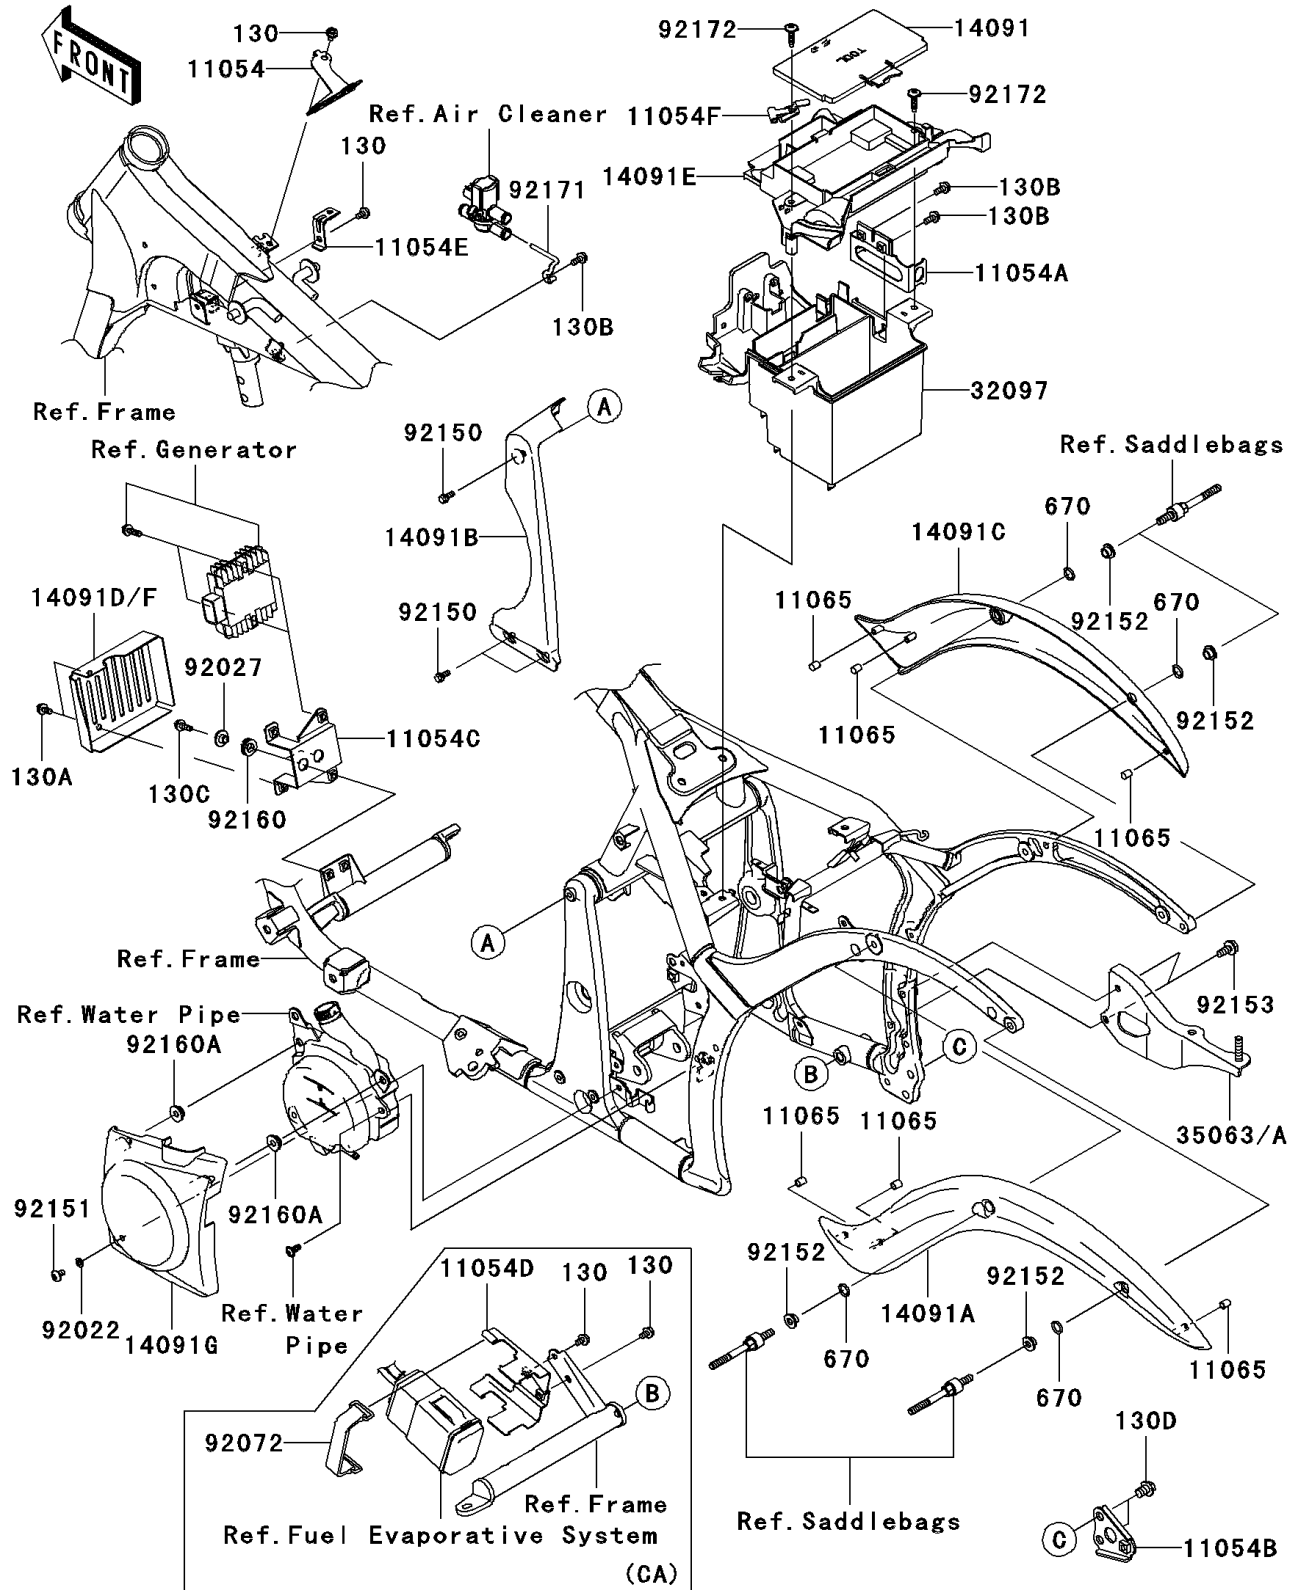

2006 Vulcan® 900 Classic LT PARTS DIAGRAM

Frame Fittings

F2131

2006 Vulcan® 900 Classic LT PARTS LIST

Frame Fittings

ITEM NAME	PART NUMBER	QUANTITY
BOLT-FLANGED,6X12 (Ref # 130A)	130BB0612	1
BOLT-FLANGED,6X14 (Ref # 130B)	130BB0614	1
BOLT-FLANGED,6X20 (Ref # 130C)	130BB0620	1
BOLT-FLANGED,10X14 (Ref # 130D)	130BB1014	1
O RING,12MM (Ref # 670)	670B2012	1
BRACKET,FRONT COUPLER (Ref # 11054)	11054-0119	1
BRACKET,RELAY BOX (Ref # 11054A)	11054-0120	1
BRACKET,MUFFLER (Ref # 11054B)	11054-0122	1
BRACKET,REGULATOR (Ref # 11054C)	11054-0124	1
BRACKET,BOOST SENSOR (Ref # 11054E)	11054-0736	1
BRACKET,HELMET LOCK (Ref # 11054F)	11054-0738	1
CAP (Ref # 11065)	11065-0156	1
COVER,TOOL CASE (Ref # 14091)	14091-0520	1
COVER,FENDER,LH (Ref # 14091A)	14091-0521	1
COVER,PIVOT (Ref # 14091B)	14091-0526	1
COVER,FENDER,RH (Ref # 14091C)	14091-0638	1
COVER,REGULATOR (Ref # 14091D)	14091-0639	1
COVER,BATTERY CASE&TOOL CASE (Ref # 14091E)	14091-0733	1
COVER,RESERVOIR TANK (Ref # 14091G)	14091-1628	1
CASE-BATTERY (Ref # 32097)	32097-0021	1
STAY,MUFFLER,F.S.BLACK (Ref # 35063)	35063-0342-11E	1
WASHER,6.2X11X1.5 (Ref # 92022)	92022-183	1
COLLAR,L=7.4 (Ref # 92027)	92027-1848	1
BOLT,FLANGED,6X14 (Ref # 92150)	92150-1689	1
BOLT,SOCKET,6X12 (Ref # 92151)	92151-1940	1
COLLAR (Ref # 92152)	92152-0381	1
BOLT,FLANGED,8X20 (Ref # 92153)	92153-1704	1
DAMPER (Ref # 92160)	92160-1278	1
DAMPER (Ref # 92160A)	92160-1613	1

2006 Vulcan® 900 Classic LT PARTS LIST

Frame Fittings

ITEM NAME	PART NUMBER	QUANTITY
CLAMP (Ref # 92171)	92171-0600	1
SCREW,6X26 (Ref # 92172)	92172-0137	1
BOLT-FLANGED,6X10 (Ref # 130)	130BB0610	2
BRACKET,CANISTER (Ref # 11054D)	11054-0147	1
BAND (Ref # 92072)	92072-1384	1