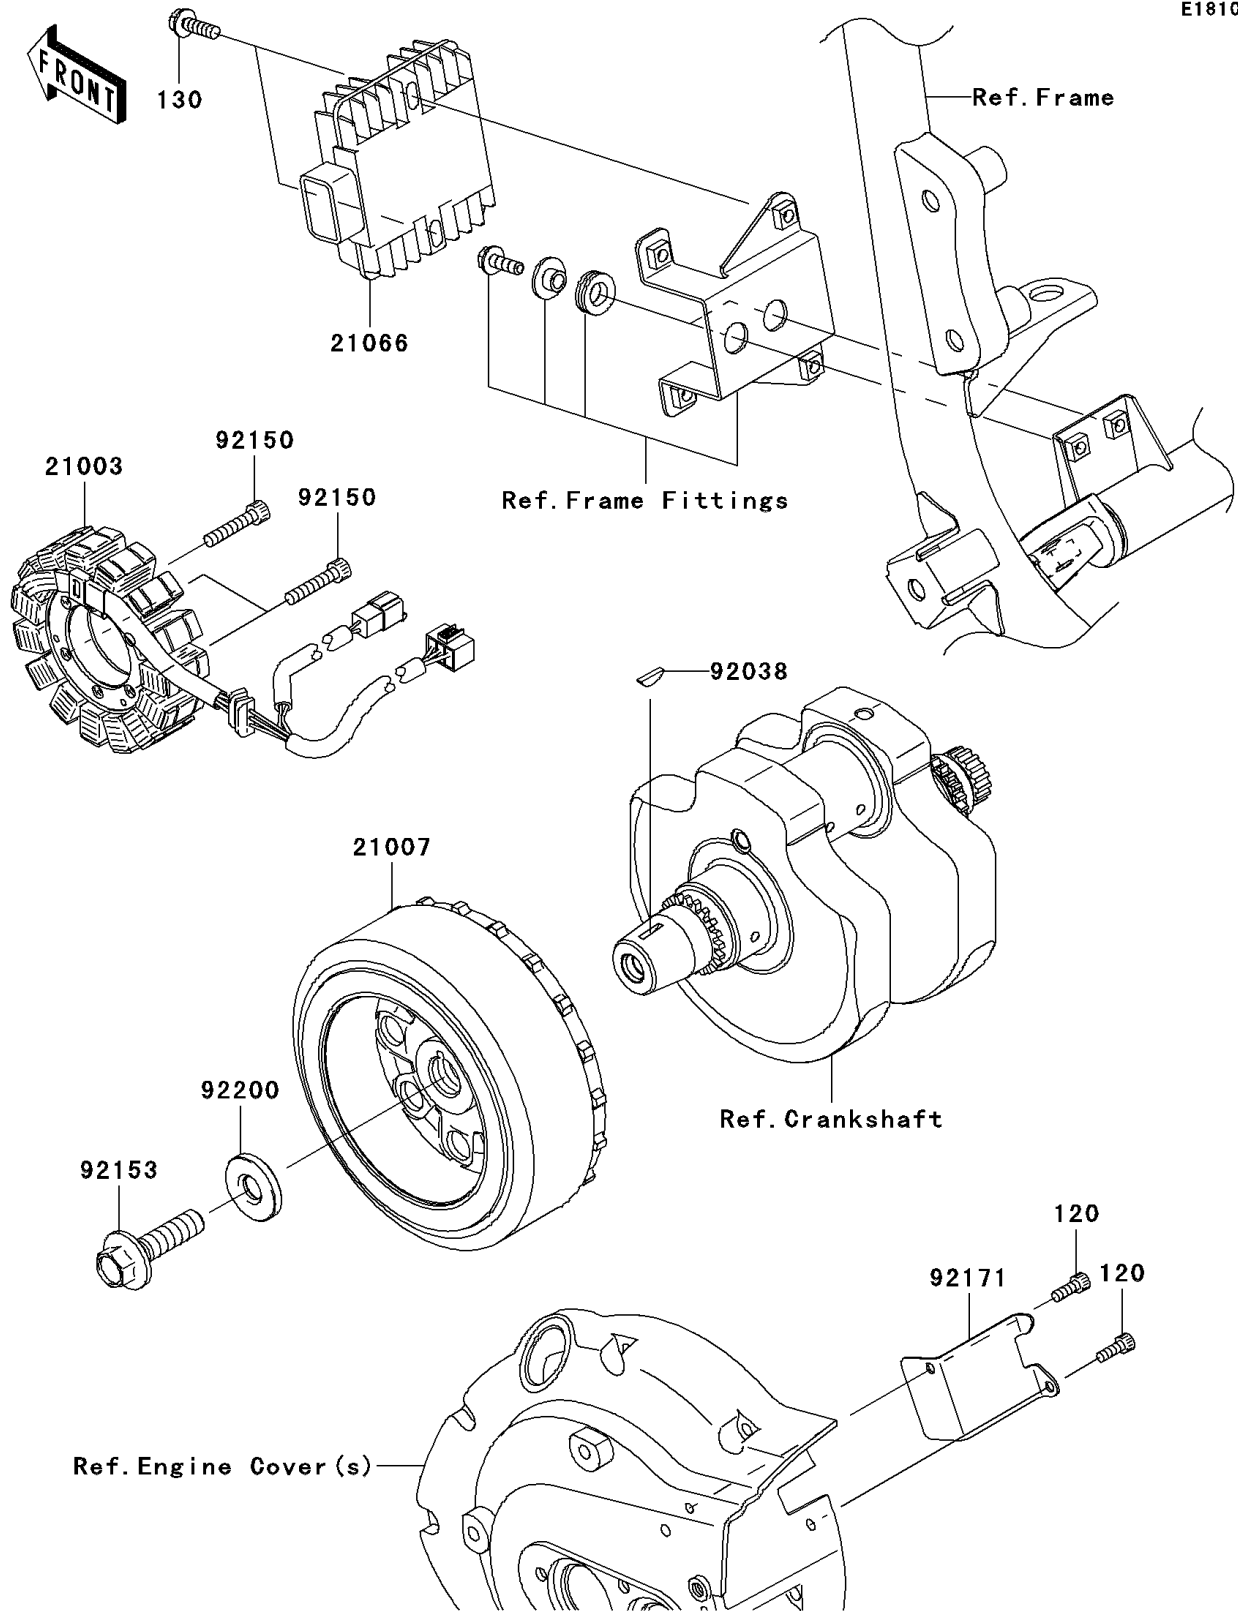

2006 Vulcan® 900 Classic LT PARTS DIAGRAM

Generator

E1810

2006 Vulcan® 900 Classic LT PARTS LIST

Generator

ITEM NAME	PART NUMBER	QUANTITY
BOLT-SOCKET,5X14 (Ref # 120)	120CA0514	1
BOLT-FLANGED,6X20 (Ref # 130)	130BB0620	1
STATOR (Ref # 21003)	21003-0053	1
ROTOR (Ref # 21007)	21007-0076	1
REGULATOR-VOLTAGE (Ref # 21066)	21066-1127	1
KEY,WOODRUFF (Ref # 92038)	92038-001	1
BOLT,SOCKET,6X30 (Ref # 92150)	92150-1433	1
BOLT,FLANGED,12X45 (Ref # 92153)	92154-1357	1
CLAMP (Ref # 92171)	92171-0563	1
WASHER,12X33X5 (Ref # 92200)	92200-0220	1