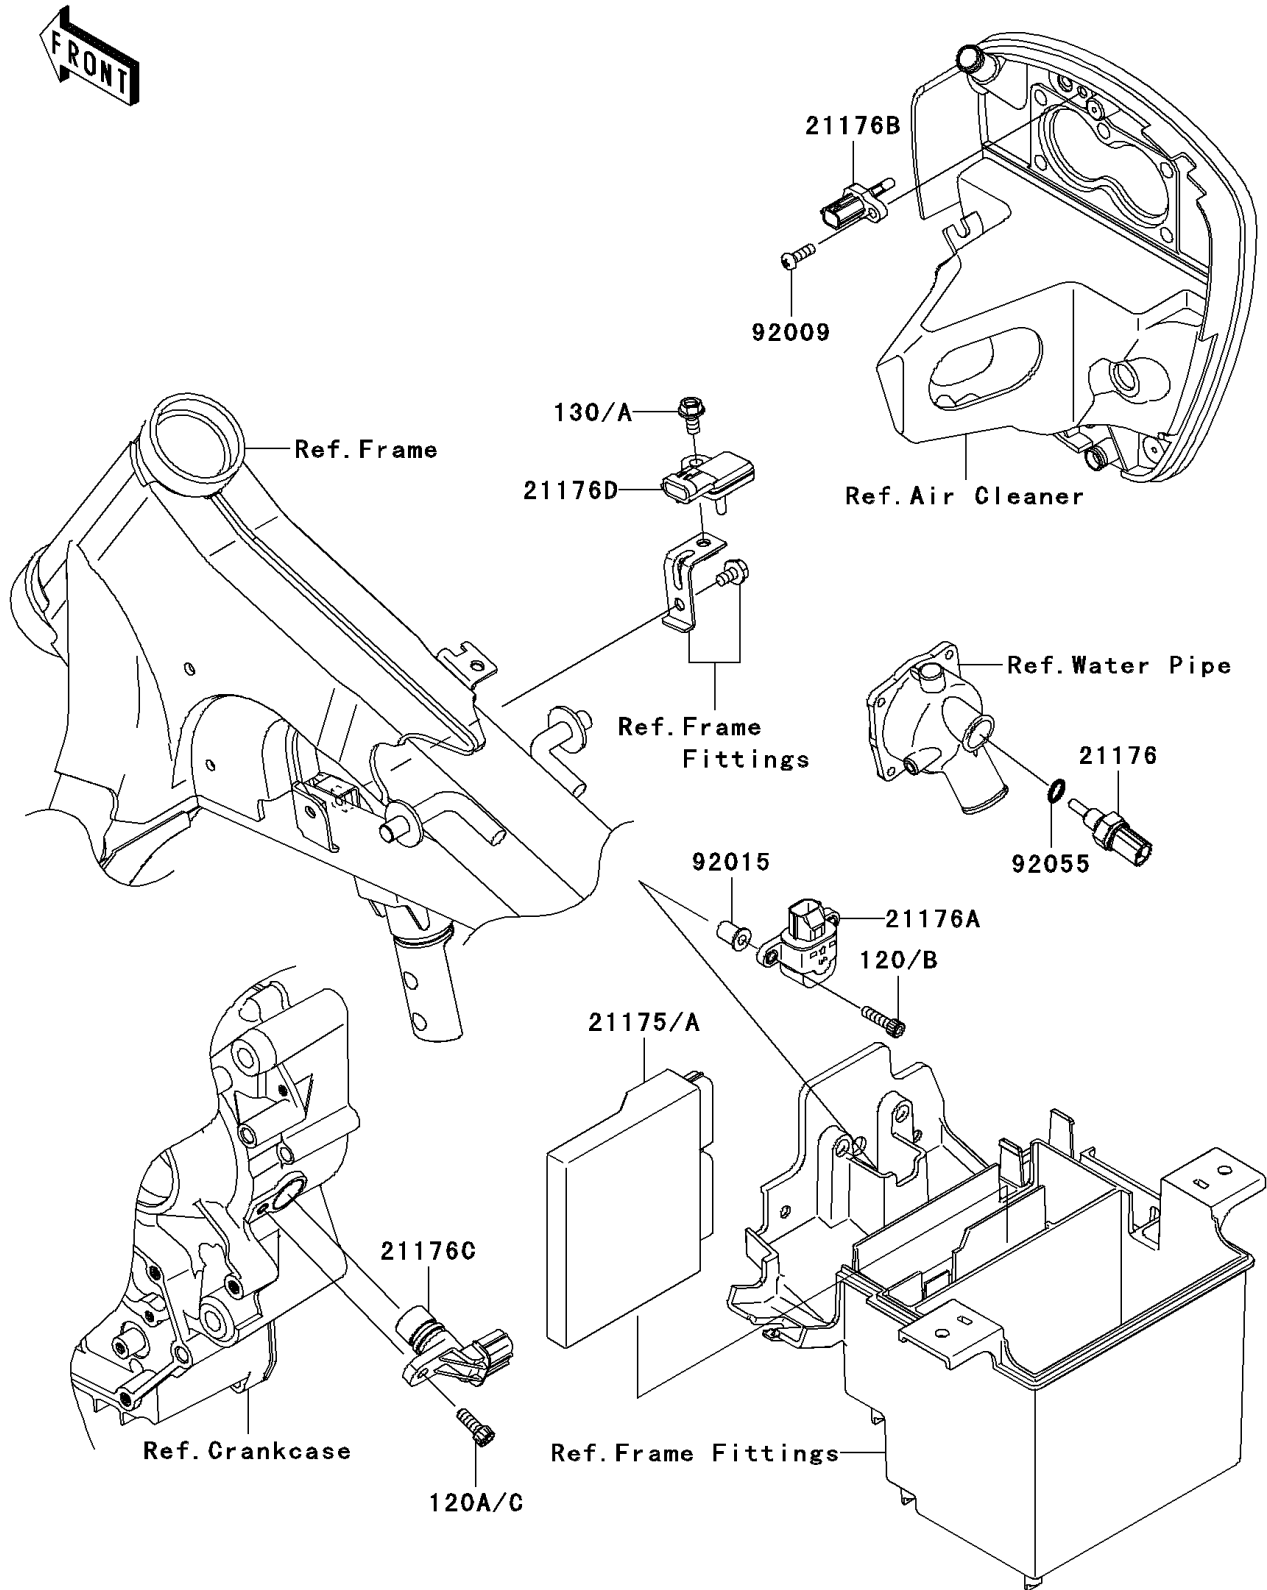

2006 Vulcan® 900 Classic LT PARTS DIAGRAM

Fuel Injection

E1530

2006 Vulcan® 900 Classic LT PARTS LIST

Fuel Injection

ITEM NAME	PART NUMBER	QUANTITY
BOLT-SOCKET,5X20 (Ref # 120B)	120CB0520	1
BOLT-SOCKET,6X16 (Ref # 120C)	120CB0616	1
BOLT-FLANGED,6X12 (Ref # 130A)	130BB0612	1
CONTROL UNIT-ELECTRONIC (Ref # 21175)	21175-0133	1
SENSOR,WATER TEMP (Ref # 21176)	21176-0009	1
SENSOR (Ref # 21176A)	21176-0025	1
SENSOR,AIR TEMPERATURE (Ref # 21176B)	21176-0048	1
SENSOR,SPEED (Ref # 21176C)	21176-0054	1
SENSOR,PRESSURE (Ref # 21176D)	21176-0058	1
SCREW,TAPPING,5X16 (Ref # 92009)	92009-1984	1
NUT,WELL,5MM (Ref # 92015)	92015-1757	1
RING-O,9.5X1.9 (Ref # 92055)	92055-0016	1