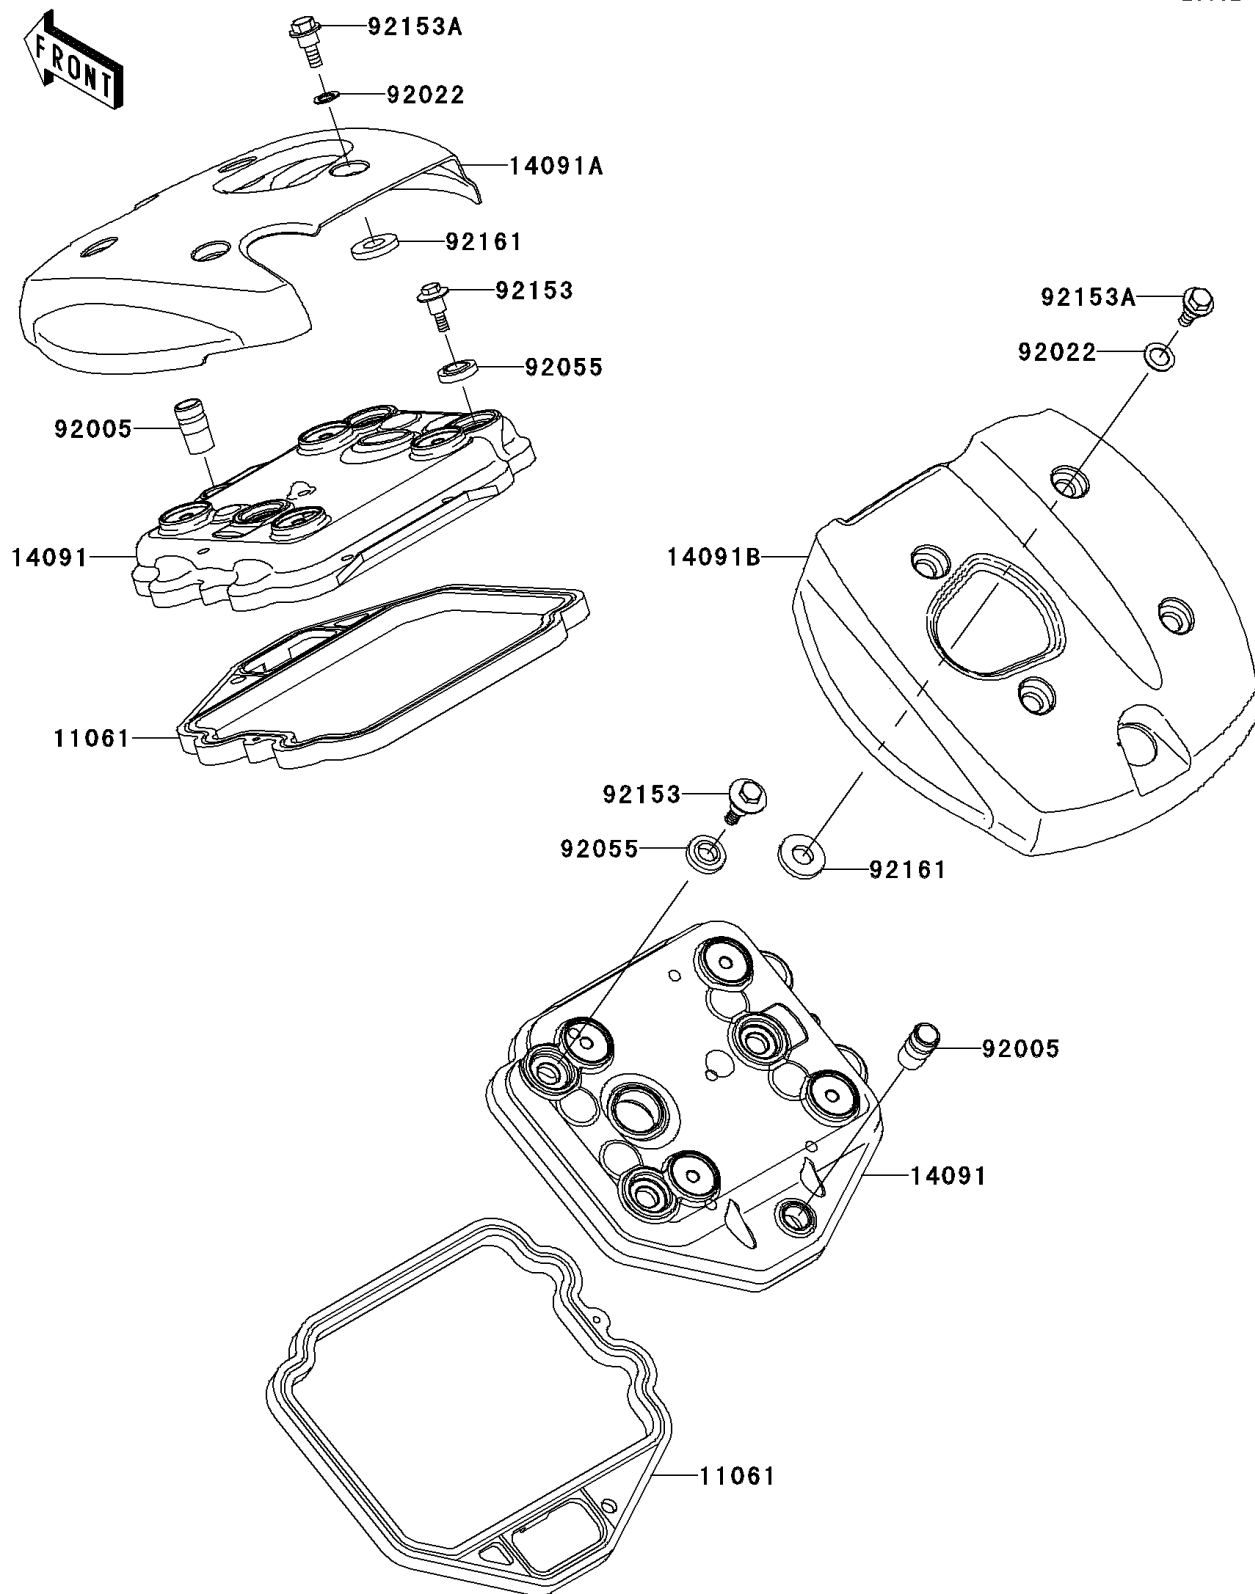

2006 Vulcan® 900 Classic LT PARTS DIAGRAM

Cylinder Head Cover

E1112

2006 Vulcan® 900 Classic LT PARTS LIST

Cylinder Head Cover

ITEM NAME	PART NUMBER	QUANTITY
GASKET,HEAD COVER (Ref # 11061)	11061-0261	1
COVER,HEAD (Ref # 14091)	14091-0506	1
COVER,TOP,FR (Ref # 14091A)	14091-0507	1
COVER,TOP,RR (Ref # 14091B)	14091-0508	1
FITTING (Ref # 92005)	92005-0052	1
WASHER,10.2X16X1 (Ref # 92022)	92022-1829	1
RING-O,HEAD COVER BOLT (Ref # 92055)	92055-1352	1
BOLT,HEAD COVER (Ref # 92153)	92153-0793	1
BOLT,FLANGED,6X19 (Ref # 92153A)	92153-1400	1
DAMPER (Ref # 92161)	92161-0366	1