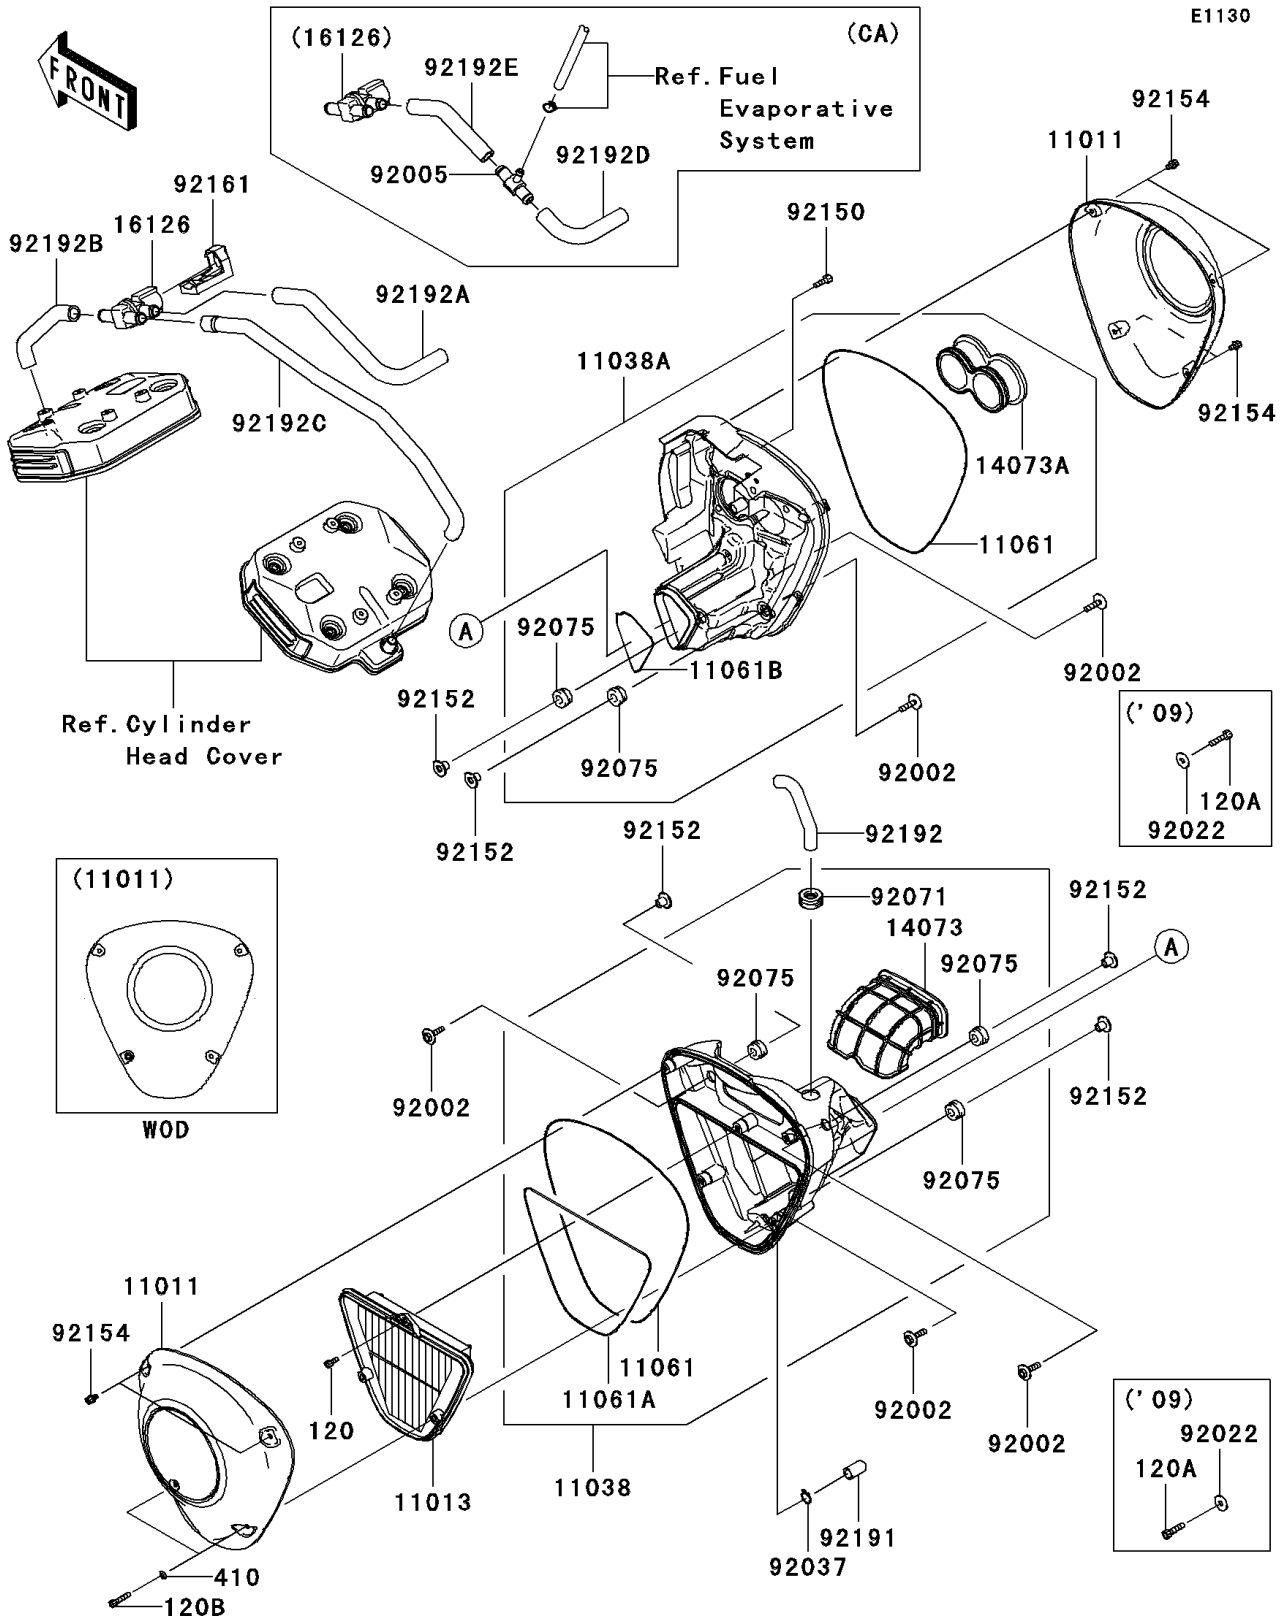

2009 Vulcan® 1700 Nomad™ PARTS DIAGRAM

Air Cleaner

2009 Vulcan® 1700 Nomad™ PARTS LIST

Air Cleaner

ITEM NAME	PART NUMBER	QUANTITY
BOLT-SOCKET,5X12 (Ref # 120)	120CA0512	1
BOLT-SOCKET,6X25 (Ref # 120A)	120CA0625	1
BOLT-SOCKET,5X25 (Ref # 120B)	120R0525	1
W-PLAIN-S,5MM (Ref # 410)	410S0500	1
CASE-AIR FILTER (Ref # 11011)	11011-0119	1
ELEMENT-AIR FILTER (Ref # 11013)	11013-0031	1
CASE-ASSY-AIR FILTER,LH (Ref # 11038)	11038-0022	1
CASE-ASSY-AIR FILTER,RH (Ref # 11038A)	11038-0023	1
GASKET,3X812 (Ref # 11061)	11061-0346	1
GASKET,3X630 (Ref # 11061A)	11061-0347	1
GASKET,3X222 (Ref # 11061B)	11061-0367	1
DUCT,INTAKE (Ref # 14073)	14073-0202	1
DUCT,THROBO. FUNNEL (Ref # 14073A)	14073-0203	1
VALVE,AIR SWITCHING (Ref # 16126)	16126-1437	1
WASHER,6.5X20X1.6 (Ref # 92022)	92022-1557	1
CLAMP,14.5MM (Ref # 92037)	92037-1900	1
GROMMET,AIR SUCTION VALVE (Ref # 92071)	92071-1249	1
DAMPER,RUBBER (Ref # 92075)	92075-1123	1
BOLT,6X18 (Ref # 92150)	92150-1645	1
COLLAR,6.3X10X12 (Ref # 92152)	92152-0694	1
BOLT,SOCKET,5X10 (Ref # 92154)	92154-0131	1
DAMPER (Ref # 92161)	92161-0309	1
TUBE (Ref # 92191)	92191-1704	1
TUBE,BREATHER (Ref # 92192)	92192-0650	1
TUBE,FR HEAD-ASWV (Ref # 92192B)	92192-0652	1
TUBE,RR HEAD-ASWV (Ref # 92192C)	92192-0653	1
FITTING (Ref # 92005)	92005-0054	1
TUBE,A/C-ASWV (Ref # 92192A)	92192-0651	1
TUBE,ASWV-FITTING (Ref # 92192D)	92192-0654	1

2009 Vulcan® 1700 Nomad™ PARTS LIST

Air Cleaner

ITEM NAME	PART NUMBER	QUANTITY
TUBE,FITTING-A/C (Ref # 92192E)	92192-0655	1