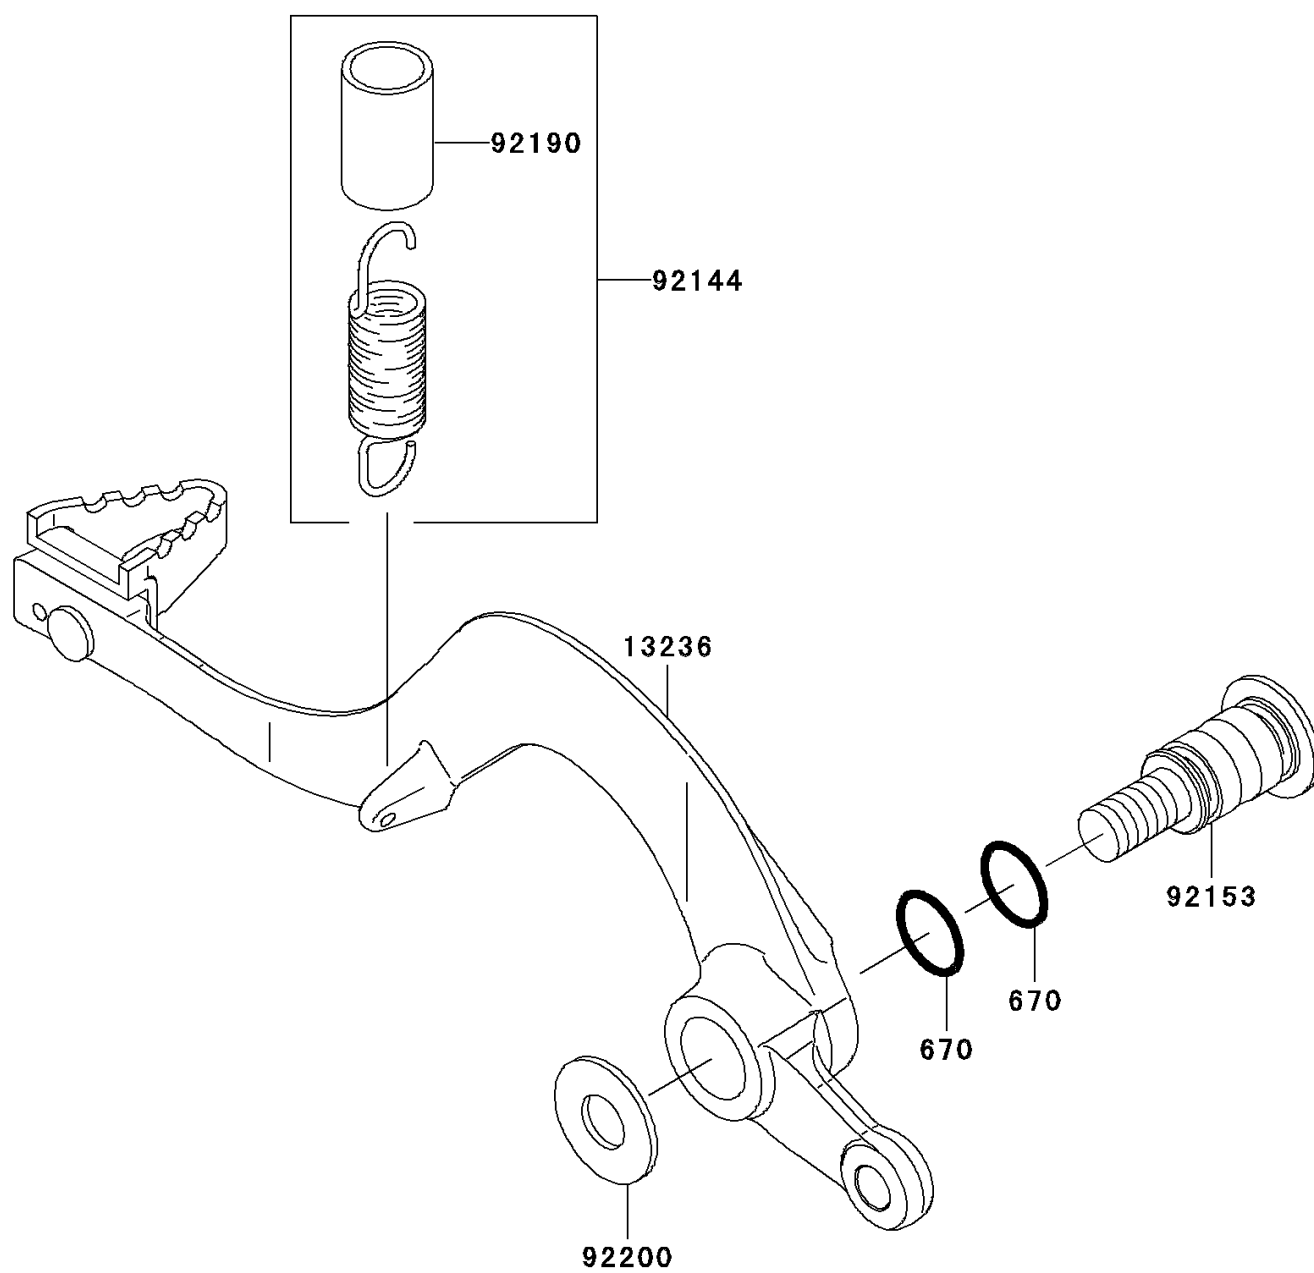

2008 KLX™450R PARTS DIAGRAM

Brake Pedal

F2260

2008 KLX™450R PARTS LIST

Brake Pedal

ITEM NAME	PART NUMBER	QUANTITY
O RING,12MM (Ref # 670)	670B2012	1
LEVER-COMP,BRAKE PEDAL (Ref # 13236)	13236-0086	1
SPRING,BRAKE PEDAL RETURN (Ref # 92144)	92144-1752	1
BOLT,BRAKE PEDAL,10MM (Ref # 92153)	92153-0974	1
TUBE,13X16X25 (Ref # 92190)	92190-1488	1
WASHER,10.5X24X1.5 (Ref # 92200)	92200-0154	1