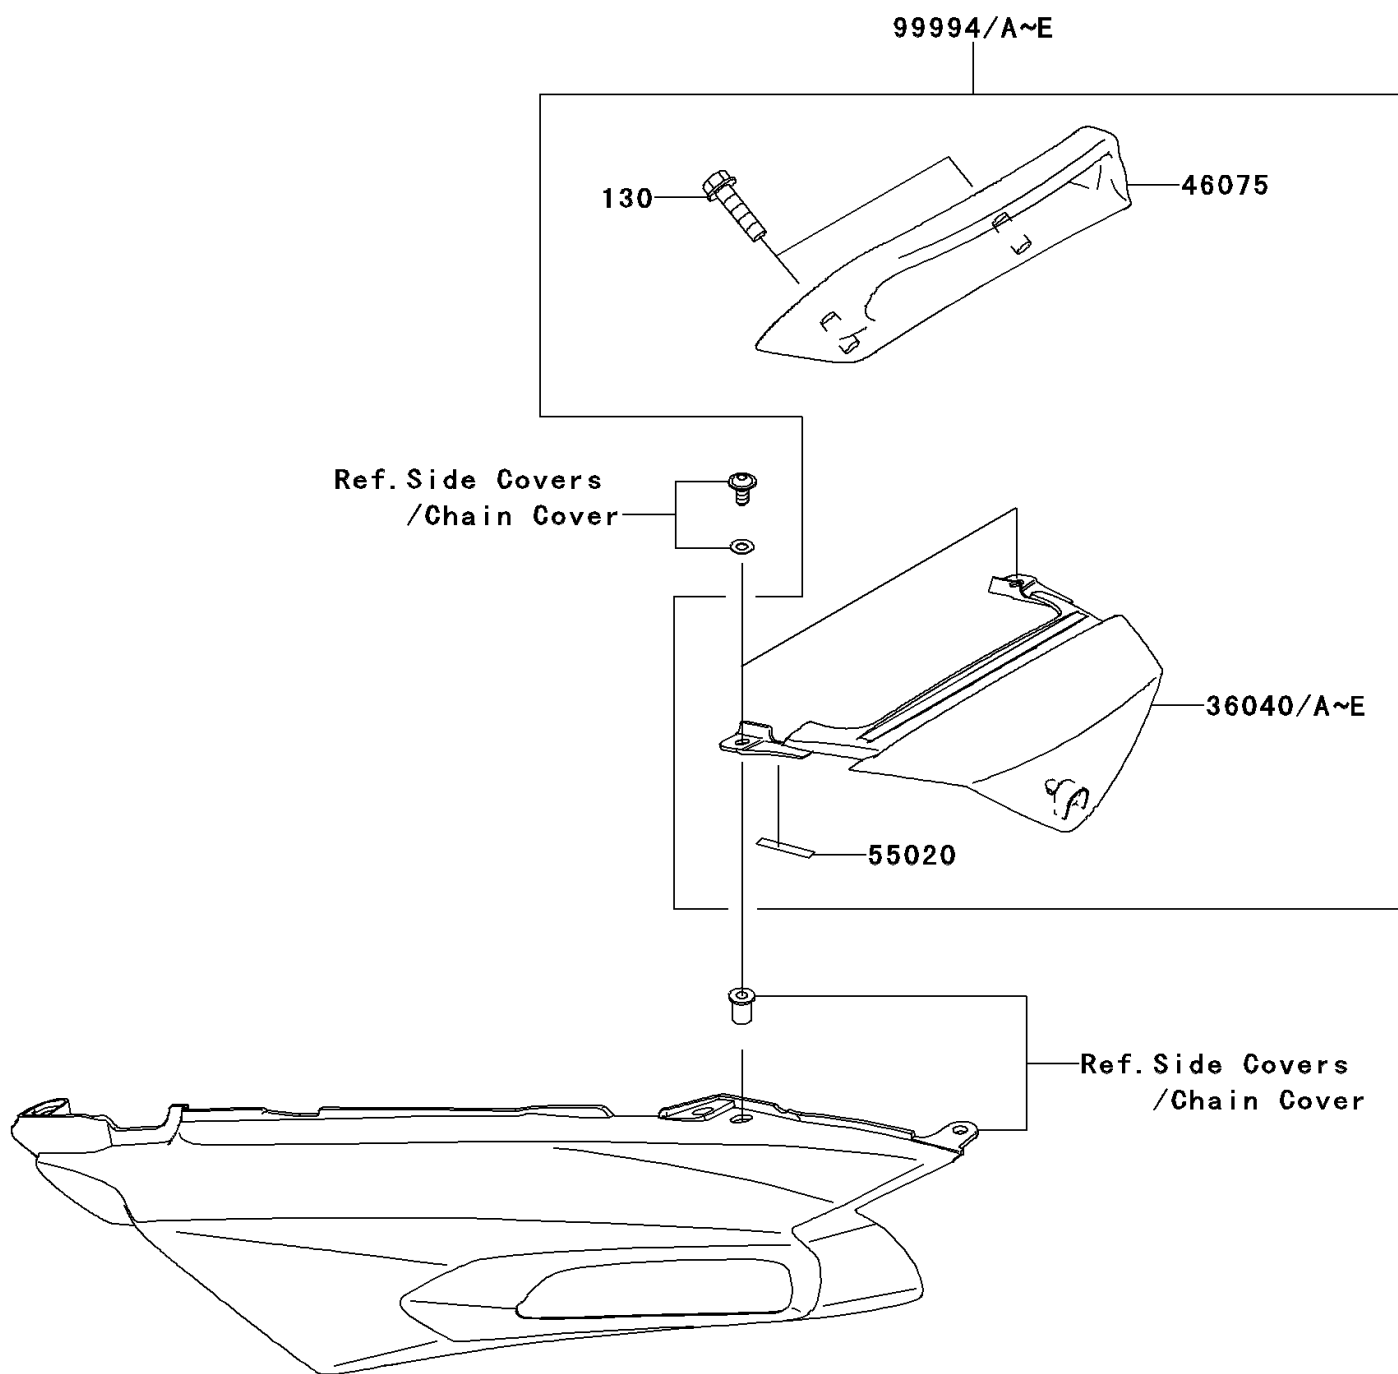

2013 NINJA® ZX™-14R ABS PARTS DIAGRAM

Accessory(Tail Grip)

F2910

2013 NINJA® ZX™-14R ABS PARTS LIST

Accessory(Tail Grip)

ITEM NAME	PART NUMBER	QUANTITY
BOLT-FLANGED,8X35 (Ref # 130)	130BA0835	1
COVER-TAIL,CNT,P.RED (Ref # 36040A)	36040-0059-234	1
GRIP,TAIL,F.BLACK (Ref # 46075)	46075-1104-21	1
GUARD,TAIL COVER (Ref # 55020)	55020-0277	1
KIT,TAIL GRIP,P.RED (Ref # 99994A)	99994-0341-234	1
COVER-TAIL,CNT,P.S.WHITE (Ref # 36040B)	36040-0059-25Y	1
KIT,TAIL GRIP,P.S.WHITE (Ref # 99994B)	99994-0341-25Y	1