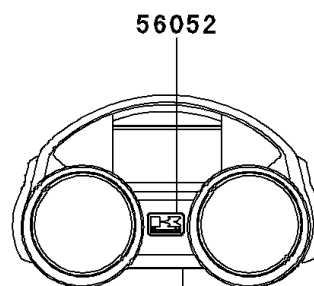

## 2013 NINJA® ZX™-14R ABS PARTS DIAGRAM

Decals(Red)(FDF)

F2861

56054

Ref. Fuel Tank

56054

56052

Ref. Meter (s)

56054B

Ref. Side Covers/Chain Cover

56054A

Ref. Cowling (Center)

56054C

Ref. Front Fender (s)