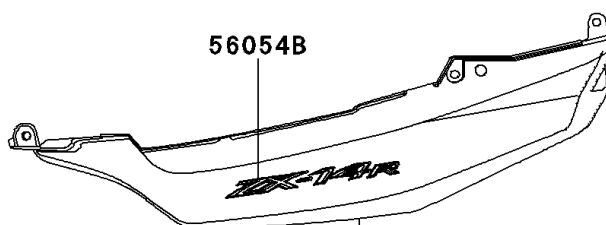

## 2013 NINJA® ZX™-14R ABS PARTS DIAGRAM

Decals(Red)(FDF)

F2861

56054

Ref. Fuel Tank

56054

56052

Ref. Meter (s)

56054B

Ref. Side Covers/Chain Cover

56054A

Ref. Cowling (Center)

56054C

Ref. Front Fender (s)