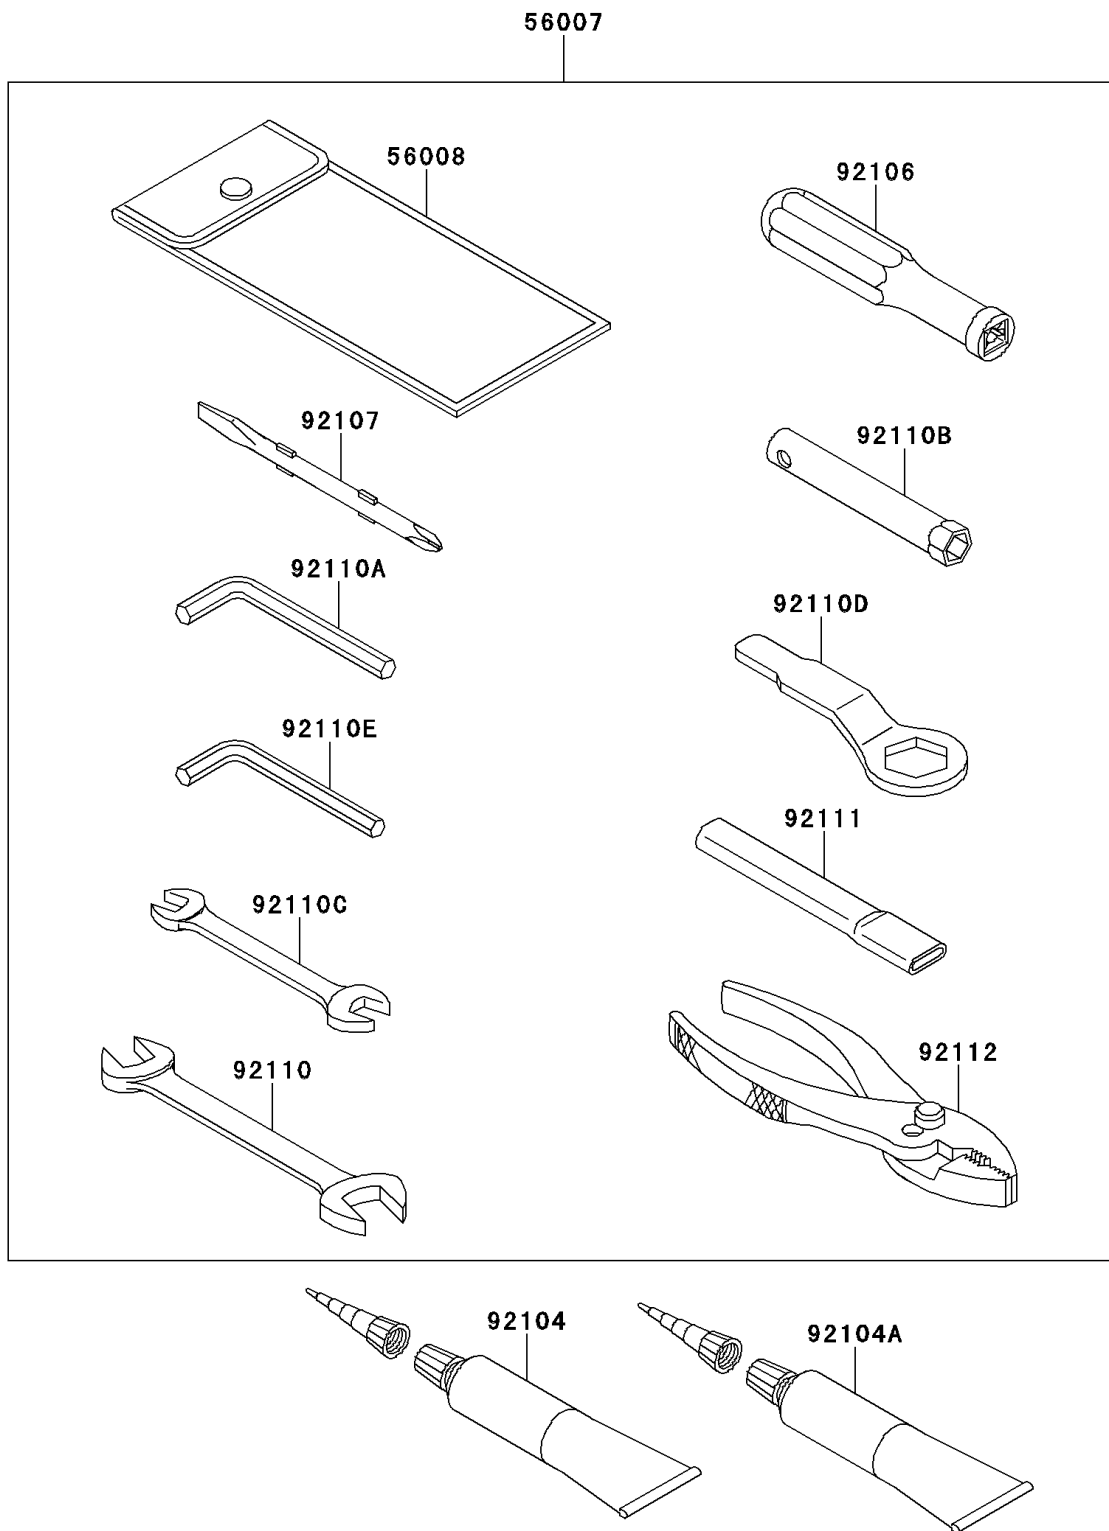

## 2013 NINJA® ZX™-14R ABS PARTS DIAGRAM

Owner's Tools

F2810

## 2013 NINJA® ZX™-14R ABS PARTS LIST

Owner's Tools

ITEM NAME	PART NUMBER	QUANTITY
TOOL-KIT (Ref # 56007)	56007-0117	1
BAG,TOOL (Ref # 56008)	56008-006	1
GASKET-LIQUID,TB1211F,CLEAR (Ref # 92104)	92104-0004	1
GASKET-LIQUID,TB1216B,BLACK (Ref # 92104A)	92104-1064	1
GRIP-SCREW DRIVER (Ref # 92106)	92106-1001	1
TOOL-DRIVER,#2PHILLIPS&SLOT (Ref # 92107)	92107-1051	1
TOOL-WRENCH,OPEN END,12X14 (Ref # 92110)	92110-0019	1
TOOL-WRENCH,ALLEN,5MM (Ref # 92110A)	92110-1015	1
TOOL-WRENCH,BOX,8MM (Ref # 92110B)	92110-1139	1
TOOL-WRENCH,OPEN END,10X12 (Ref # 92110C)	92110-1152	1
TOOL-WRENCH,BOX END,32MM (Ref # 92110D)	92110-1161	1
TOOL-WRENCH,ALLEN,4MM (Ref # 92110E)	92110-3703	1
TOOL-BAR,BOX END WRENCH (Ref # 92111)	92111-1051	1
TOOL-PLIERS (Ref # 92112)	92112-003	1