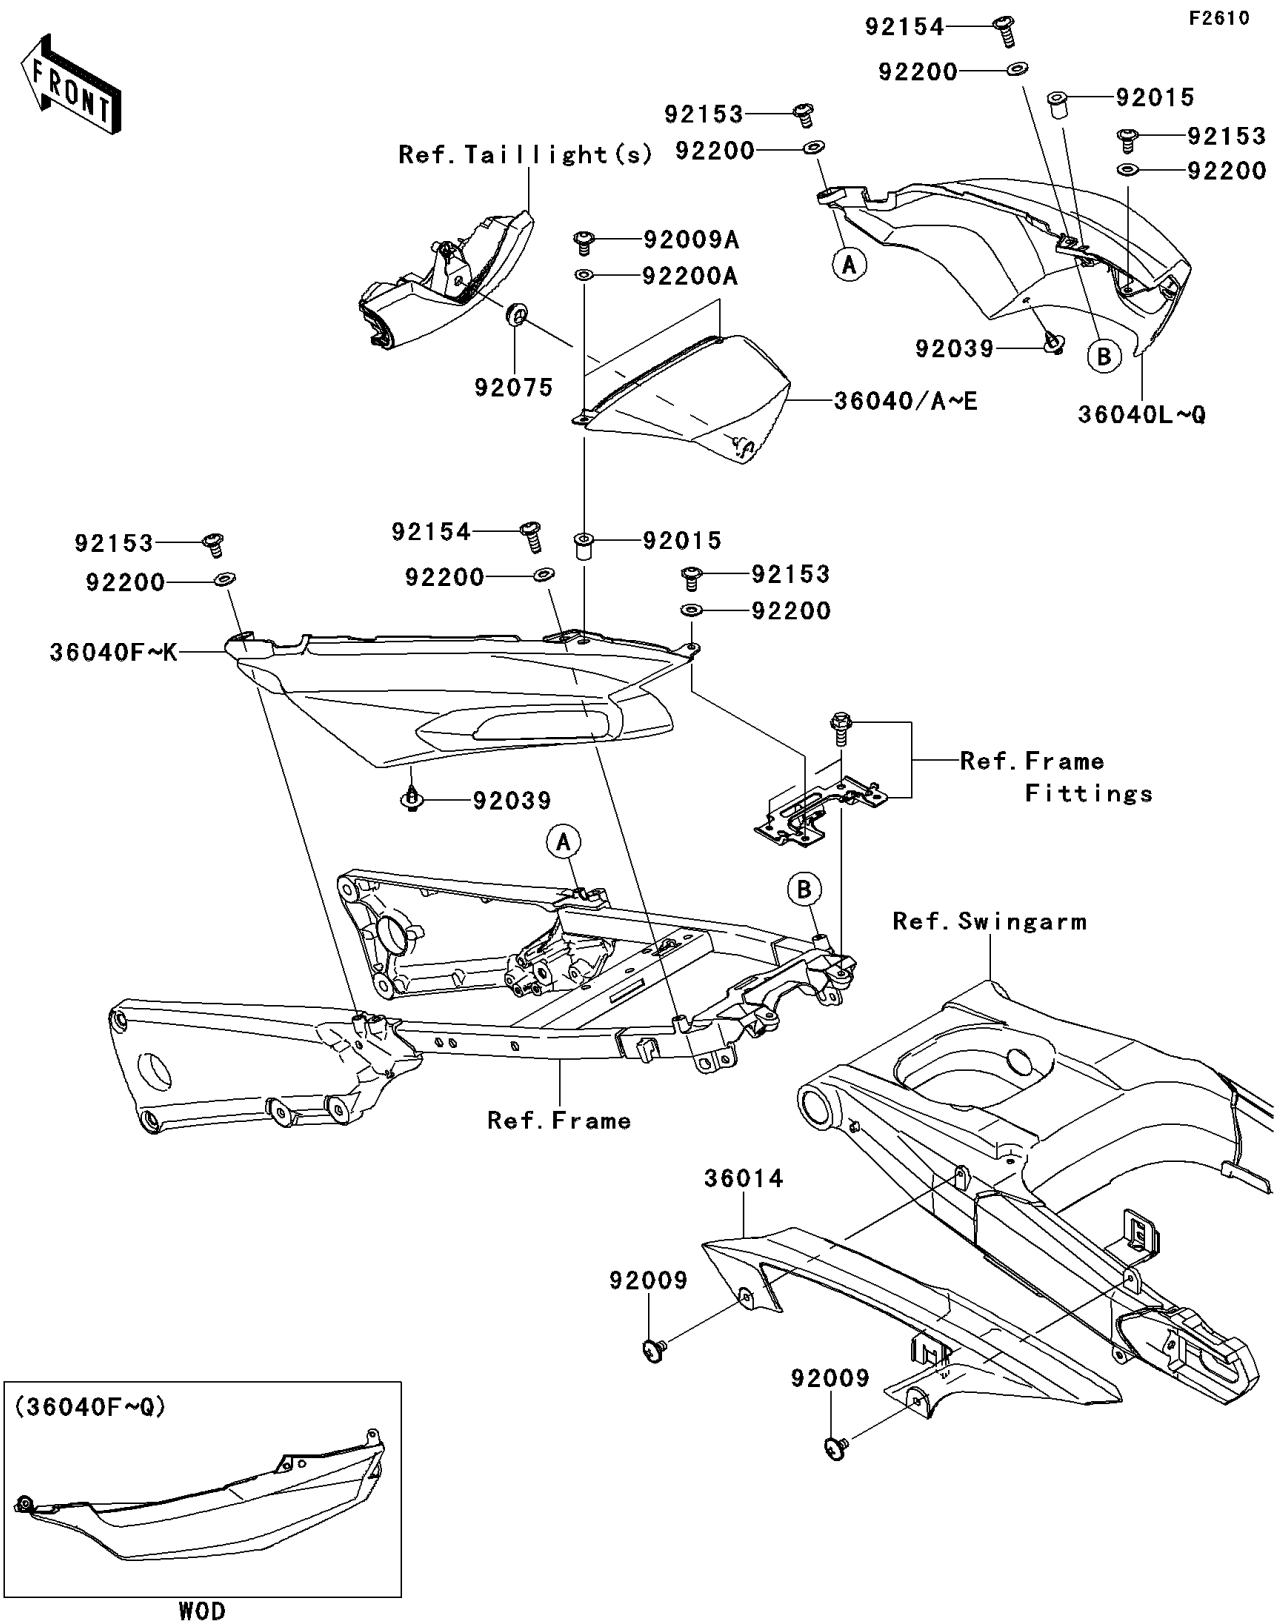

## 2013 NINJA® ZX™-14R ABS PARTS DIAGRAM

Side Covers/Chain Cover

## 2013 NINJA® ZX™-14R ABS PARTS LIST

Side Covers/Chain Cover

ITEM NAME	PART NUMBER	QUANTITY
CASE-CHAIN (Ref # 36014)	36014-0030	1
COVER-TAIL,CNT,P.RED (Ref # 36040A)	36040-0058-234	1
COVER-TAIL,LH,P.RED (Ref # 36040G)	36040-0136-234	1
COVER-TAIL,RH,P.RED (Ref # 36040M)	36040-0137-234	1
SCREW,6X10 (Ref # 92009)	92009-1661	1
SCREW,5X16 (Ref # 92009A)	92009-1909	1
NUT,WELL,5MM (Ref # 92015)	92015-1757	1
RIVET (Ref # 92039)	92039-0015	1
DAMPER (Ref # 92075)	92075-1011	1
BOLT,SOCKET,6X12 (Ref # 92153)	92153-1617	1
BOLT,SOCKET,6X18 (Ref # 92154)	92154-0139	1
WASHER,6.5X14X1 (Ref # 92200)	92200-1388	1
WASHER,NYLON,5.3X11.5X0.5 (Ref # 92200A)	92200-1480	1
COVER-TAIL,CNT,P.S.WHITE (Ref # 36040B)	36040-0058-25Y	1
COVER-TAIL,LH,P.S.WHITE (Ref # 36040H)	36040-0136-25Y	1
COVER-TAIL,RH,P.S.WHITE (Ref # 36040N)	36040-0137-25Y	1