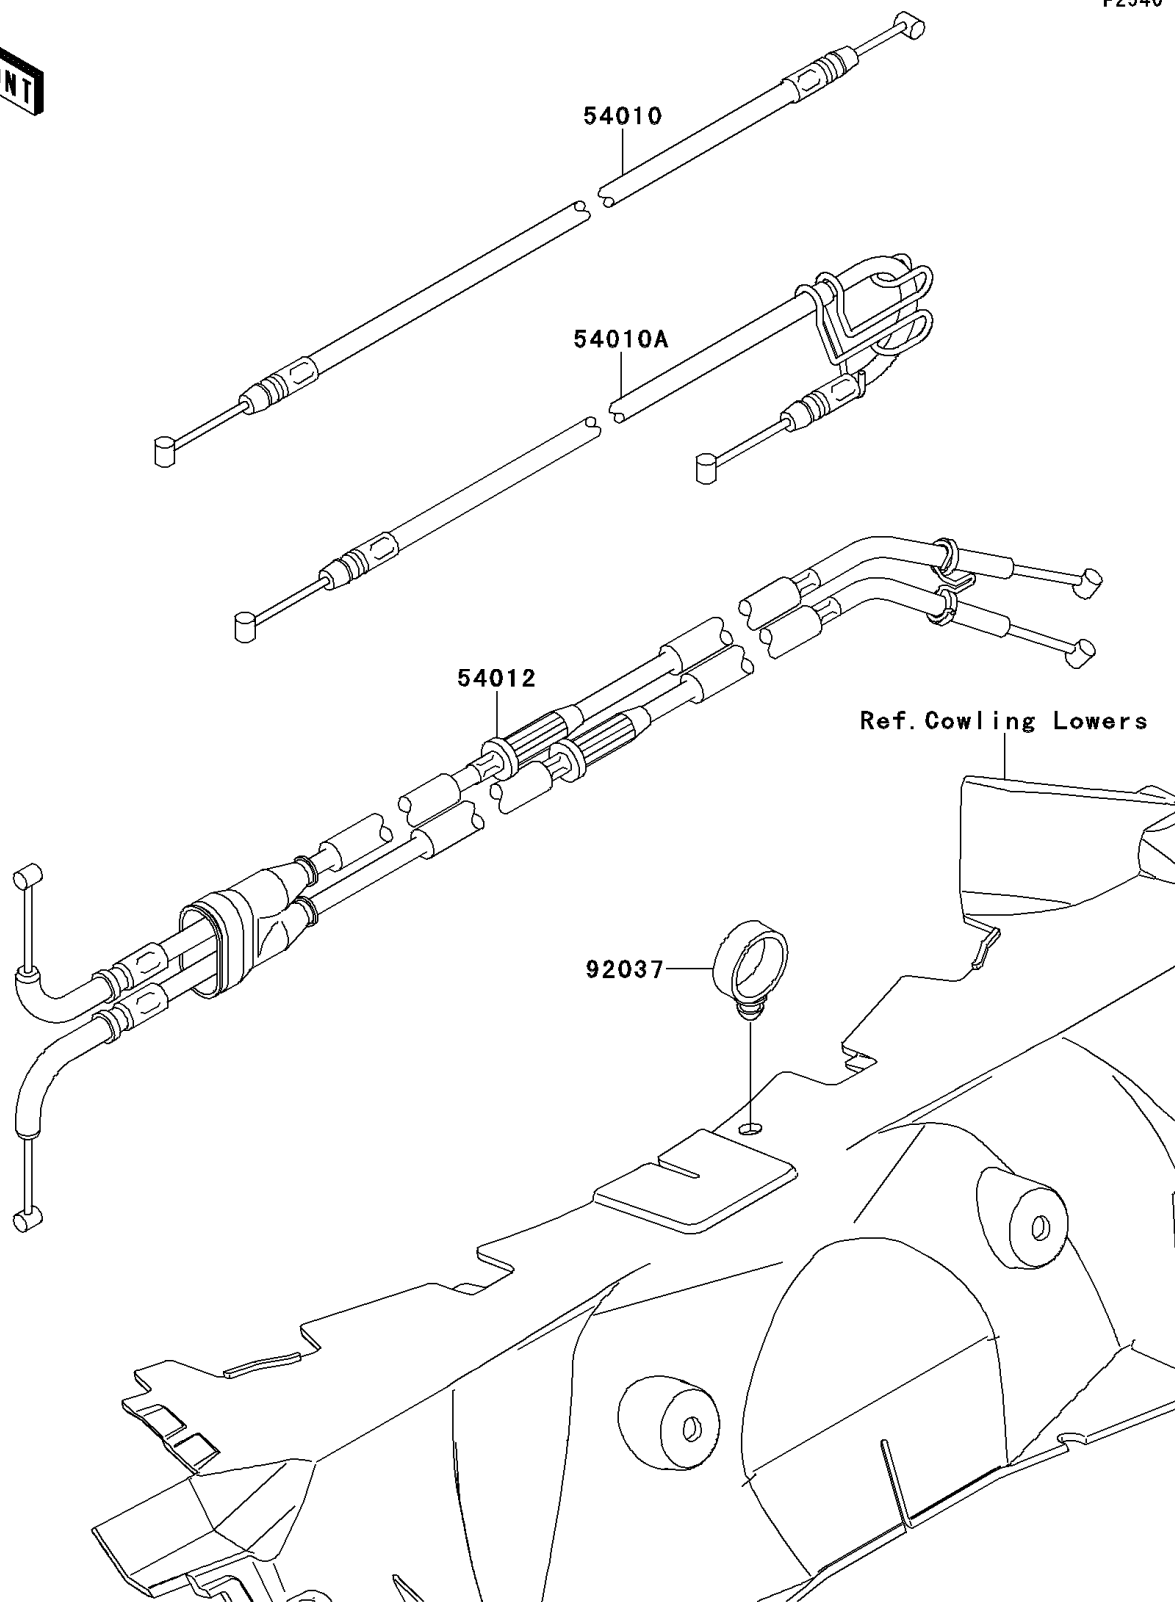

2013 NINJA® ZX™-14R ABS PARTS DIAGRAM

Cables

F2540

2013 NINJA® ZX™-14R ABS PARTS LIST

Cables

ITEM NAME	PART NUMBER	QUANTITY
CABLE,SEAT LOCK,RR (Ref # 54010)	54010-0585	1
CABLE,SEAT LOCK,FR (Ref # 54010A)	54010-0589	1
CABLE-THROTTLE (Ref # 54012)	54012-0187	1
CLAMP,HOSE (Ref # 92037)	92037-1827	1