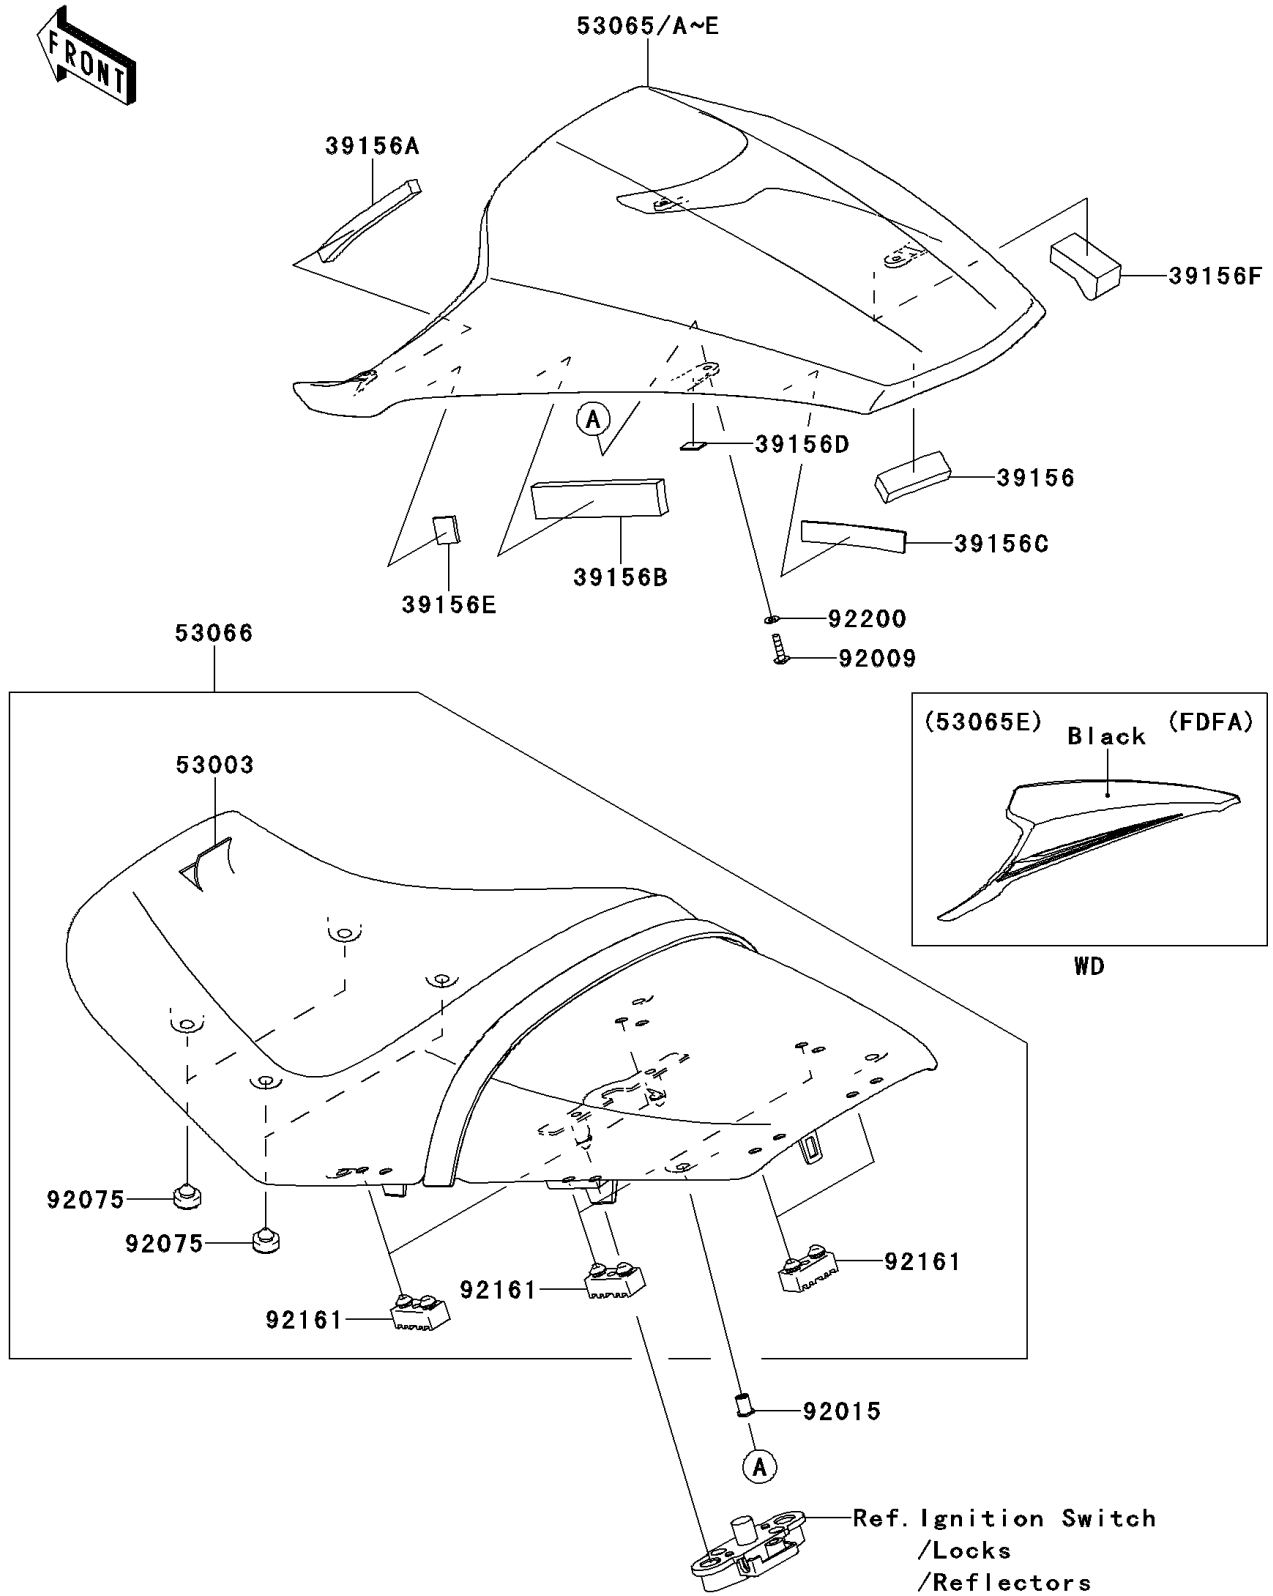

## 2013 NINJA® ZX™-14R ABS PARTS DIAGRAM

Seat

F2510

## 2013 NINJA® ZX™-14R ABS PARTS LIST

Seat

ITEM NAME	PART NUMBER	QUANTITY
PAD,20X50X11 (Ref # 39156)	39156-0839	1
PAD,10X130X10 (Ref # 39156A)	39156-0880	1
PAD,25X120X10 (Ref # 39156B)	39156-0881	1
PAD,15X90X2 (Ref # 39156C)	39156-0883	1
PAD,12X16X1.5 (Ref # 39156D)	39156-0884	1
PAD,20X20X3 (Ref # 39156E)	39156-0896	1
PAD (Ref # 39156F)	39156-0919	1
LEATHER,SEAT,BLACK (Ref # 53003)	53003-0314-MA	1
COVER SEAT,P.RED (Ref # 53065)	53065-0065-234	1
SEAT-ASSY,DUAL,W/BAND,BLK+BLK (Ref # 53066)	53066-0328-12Y	1
SCREW,5X20 (Ref # 92009)	92009-1934	1
NUT,WELL,5MM (Ref # 92015)	92015-1757	1
DAMPER (Ref # 92075)	92075-1927	1
DAMPER,SEAT (Ref # 92161)	92161-0050	1
WASHER,NYLON,5.3X11.5X0.5 (Ref # 92200)	92200-1480	1
COVER SEAT,P.S.WHITE (Ref # 53065A)	53065-0065-25Y	1