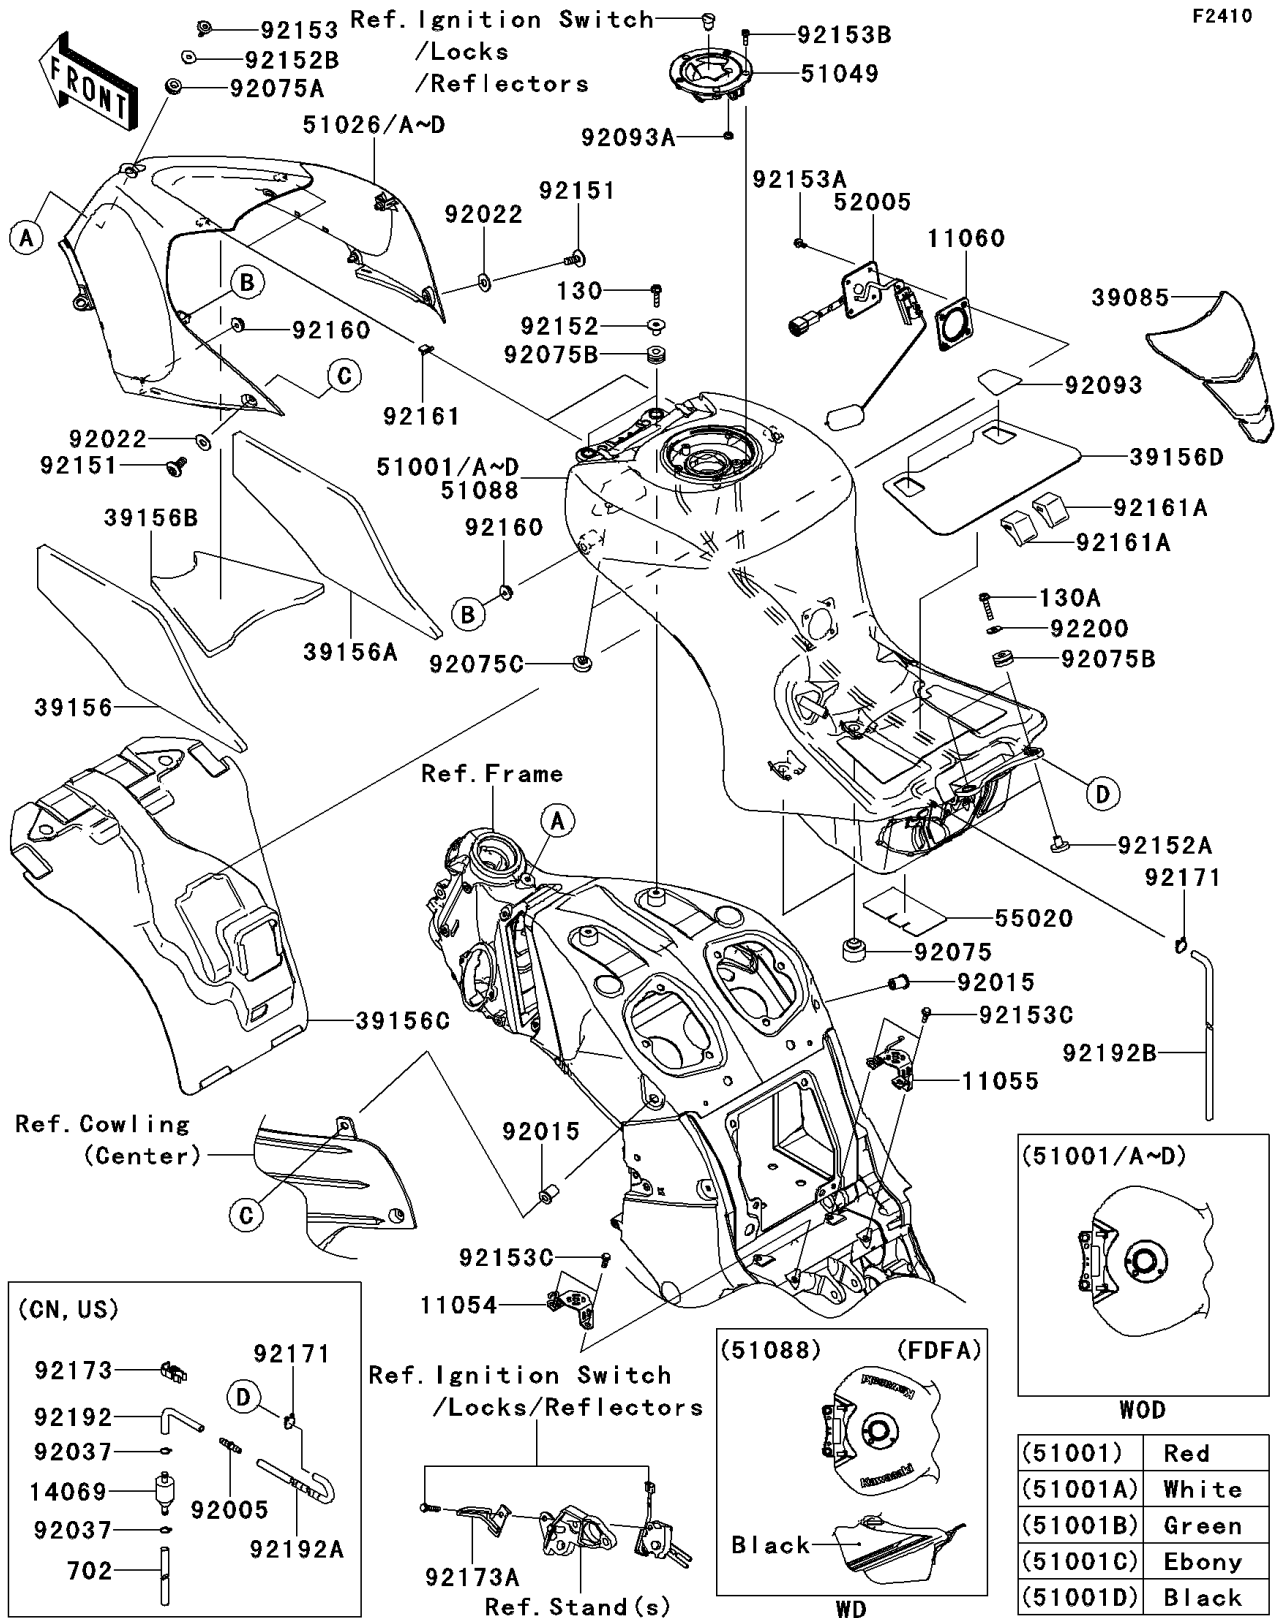

## 2013 NINJA® ZX™-14R ABS PARTS DIAGRAM

Fuel Tank

F2410

## 2013 NINJA® ZX™-14R ABS PARTS LIST

Fuel Tank

ITEM NAME	PART NUMBER	QUANTITY
BRACKET,FUEL TANK,CNT,LH (Ref # 11054)	11054-0681	1
BRACKET,FUEL TANK,CNT,RH (Ref # 11055)	11055-0063	1
GASKET,FUEL GAUGE (Ref # 11060)	11060-1952	1
PAD-TANK (Ref # 39085)	39085-0054	1
PAD,TANK COVER,LH (Ref # 39156)	39156-0780	1
PAD,TANK COVER,RH (Ref # 39156A)	39156-0781	1
PAD,TANK COVER,CNT (Ref # 39156B)	39156-0782	1
PAD (Ref # 39156C)	39156-0794	1
PAD,FUEL TANK (Ref # 39156D)	39156-0863	1
TANK-COMP-FUEL,P.RED (Ref # 51001)	51001-0752-234	1
COVER TANK,FUEL,P.RED (Ref # 51026)	51026-0008-234	1
CAP-TANK,FUEL (Ref # 51049)	51049-0715	1
GAUGE,FUEL (Ref # 52005)	52005-0093	1
GUARD,FUEL TANK (Ref # 55020)	55020-0551	1
NUT,RUBBER,6MM (Ref # 92015)	92015-1692	1
WASHER,6.5X16X1 (Ref # 92022)	92022-1143	1
DAMPER (Ref # 92075)	92075-015	1
DAMPER (Ref # 92075A)	92075-1634	1
BOLT-FLANGED,6X25 (Ref # 130)	130BA0625	1
BOLT-FLANGED,6X30 (Ref # 130A)	130BA0630	1
DAMPER (Ref # 92075B)	92075-1690	1
DAMPER (Ref # 92075C)	92075-281	1
SEAL (Ref # 92093)	92093-0583	1
SEAL,FUEL TANK CAP (Ref # 92093A)	92093-1030	1
BOLT,SOCKET,6X30 (Ref # 92151)	92151-1605	1
COLLAR (Ref # 92152)	92152-0048	1
COLLAR (Ref # 92152A)	92152-0364	1
COLLAR (Ref # 92152B)	92152-0424	1
BOLT,SOCKET,6X23 (Ref # 92153)	92153-1267	1