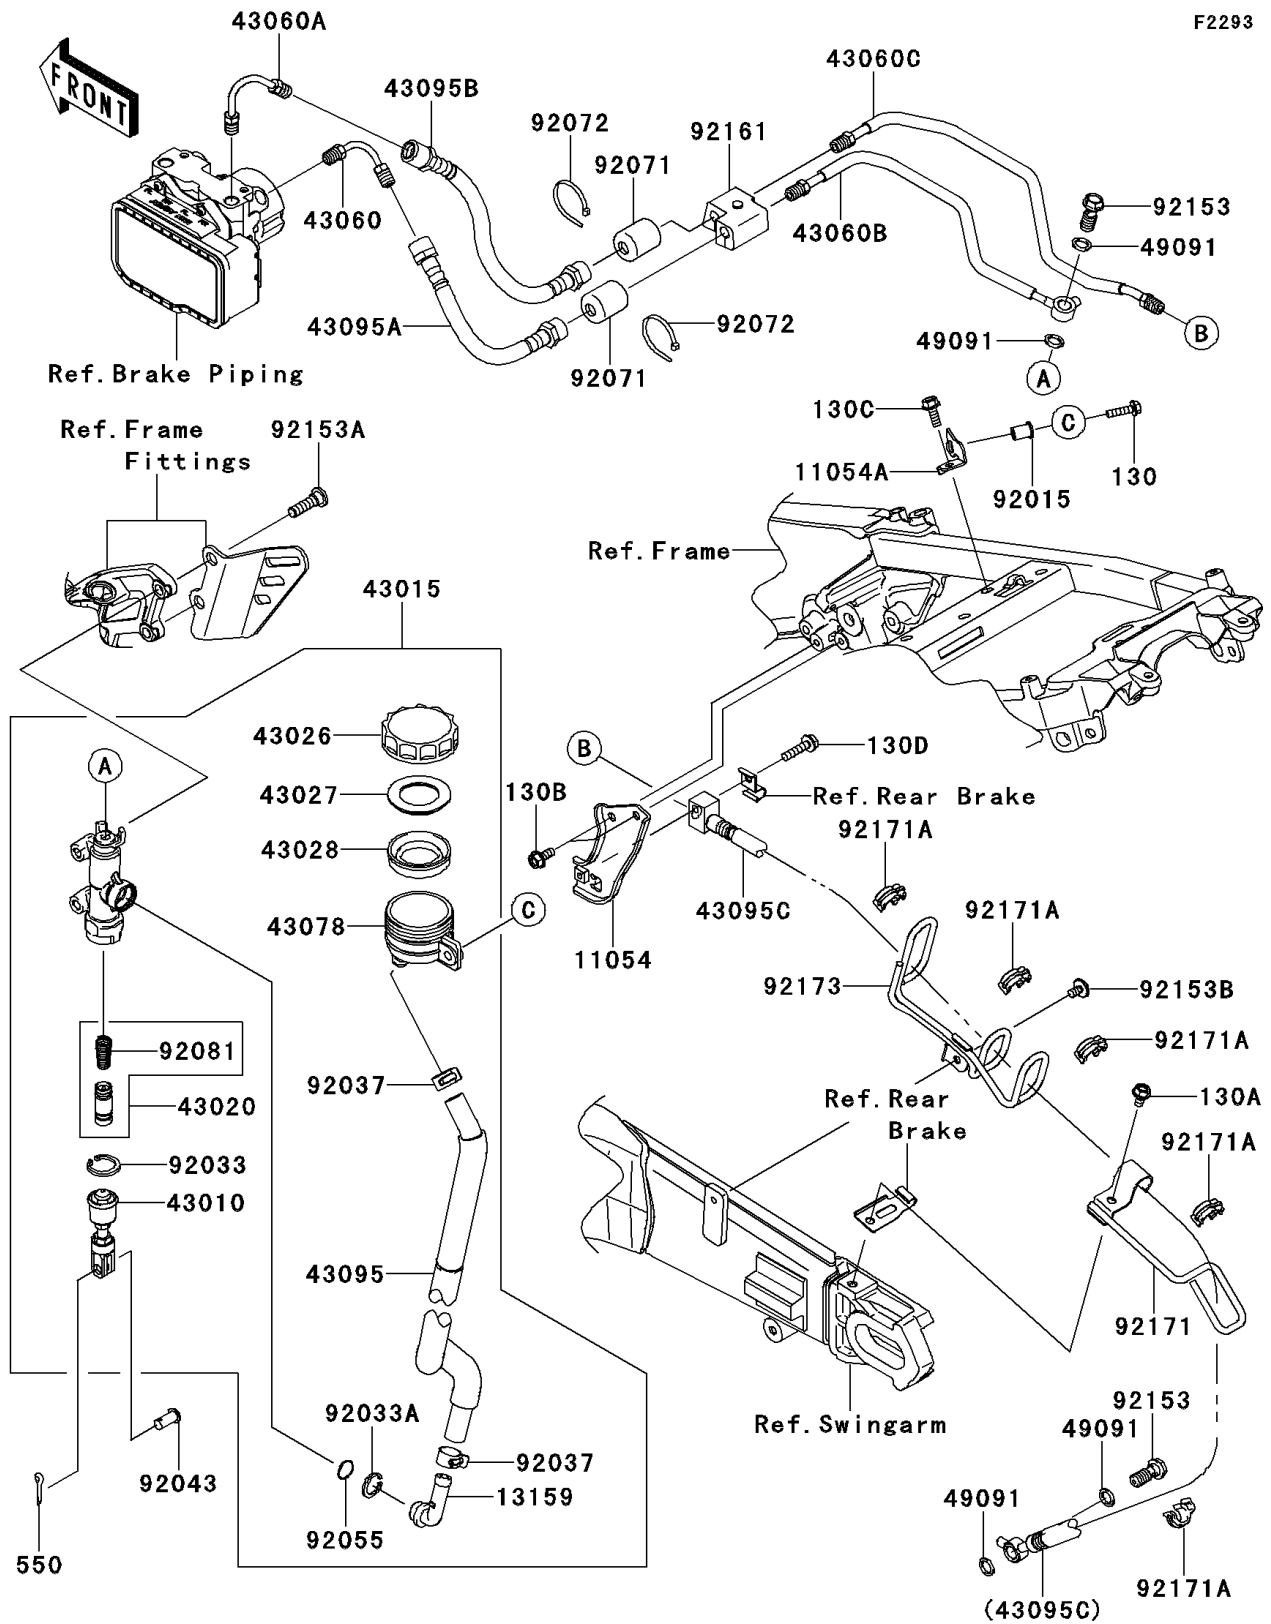

2013 NINJA® ZX™-14R ABS PARTS DIAGRAM

Rear Master Cylinder