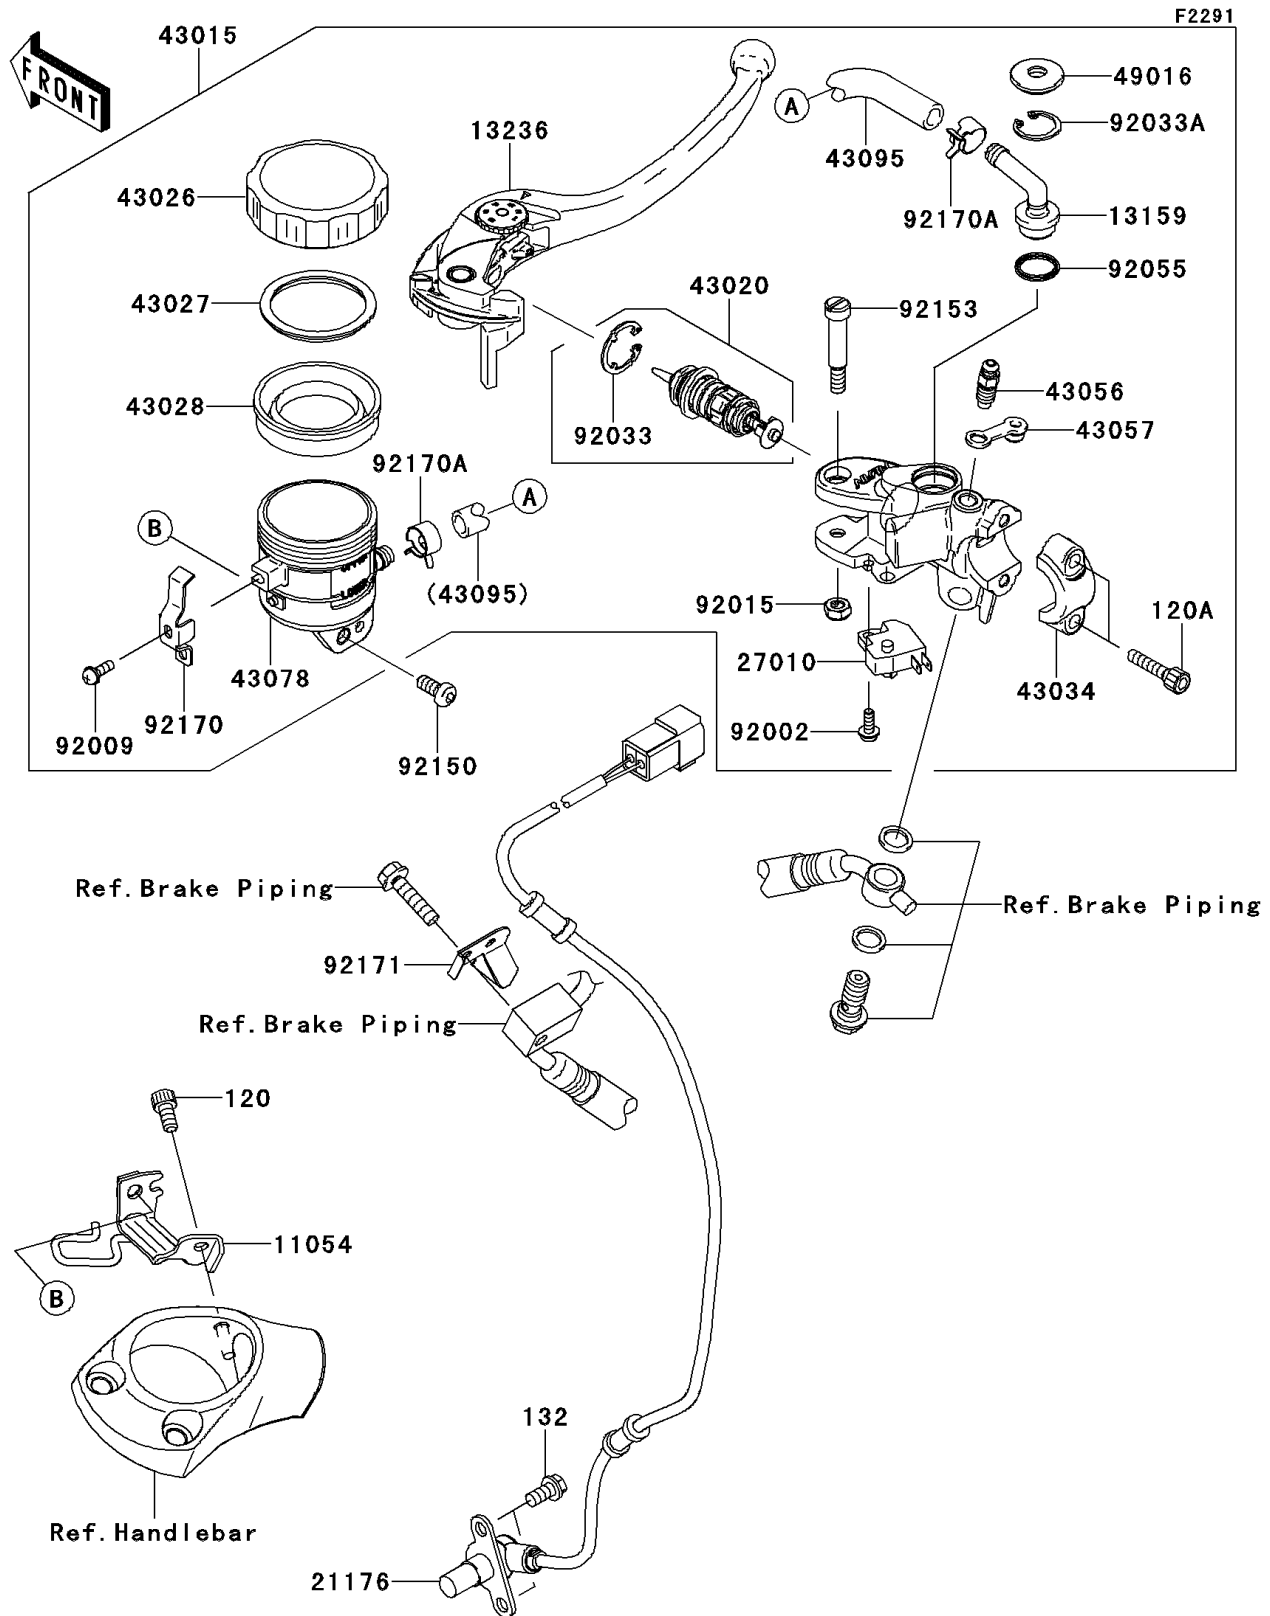

2013 NINJA® ZX™-14R ABS PARTS DIAGRAM

Front Master Cylinder

2013 NINJA® ZX™-14R ABS PARTS LIST

Front Master Cylinder

ITEM NAME	PART NUMBER	QUANTITY
BOLT-SOCKET,6X12 (Ref # 120)	120CA0612	1
BOLT-SOCKET,6X22 (Ref # 120A)	120CB0622	1
BOLT-FLANGED-SMALL,6X12 (Ref # 132)	132BA0612	1
BRACKET,RESERVOIR TANK,FR (Ref # 11054)	11054-0636	1
CONNECTOR (Ref # 13159)	13159-1061	1
LEVER-COMP,FRONT BRAKE (Ref # 13236)	13236-0103	1
SENSOR,SPEED,FR (Ref # 21176)	21176-0051	1
SWITCH,BRAKE (Ref # 27010)	27010-0025	1
CYLINDER-ASSY-MASTER,FR (Ref # 43015)	43015-0150	1
PISTON-COMP-BRAKE (Ref # 43020)	43020-0010	1
CAP-BRAKE (Ref # 43026)	43026-1051	1
PLATE-DIAPHRAGM (Ref # 43027)	43027-1051	1
DIAPHRAGM,MASTER CYLINDER (Ref # 43028)	43028-1057	1
HOLDER-BRAKE,MASTER CYLINDER (Ref # 43034)	43034-0056	1
BREATHER-BRAKE (Ref # 43056)	43056-1056	1
CAP-BREATHER (Ref # 43057)	43057-1001	1
RESERVOIR (Ref # 43078)	43078-1099	1
HOSE-BRAKE,FR MASTER CYLINDER (Ref # 43095)	43095-0040	1
COVER-SEAL (Ref # 49016)	49016-1147	1
BOLT,SCREW,4X12 (Ref # 92002)	92002-1323	1
SCREW (Ref # 92009)	92009-1570	1
NUT,FLANGED,6MM (Ref # 92015)	92015-1528	1
RING-SNAP (Ref # 92033)	92033-0034	1
RING-SNAP,20.5MM (Ref # 92033A)	92033-1186	1
RING-O,14.8X2.4 (Ref # 92055)	92055-0741	1
BOLT,SOCKET,6X14 (Ref # 92150)	92150-1836	1
BOLT,LEVER (Ref # 92153)	92153-0868	1
CLAMP (Ref # 92170)	92170-1090	1
CLAMP,HOSE (Ref # 92170A)	92170-1091	1

2013 NINJA® ZX™-14R ABS PARTS LIST

Front Master Cylinder

ITEM NAME	PART NUMBER	QUANTITY
CLAMP (Ref # 92171)	92171-0624	1